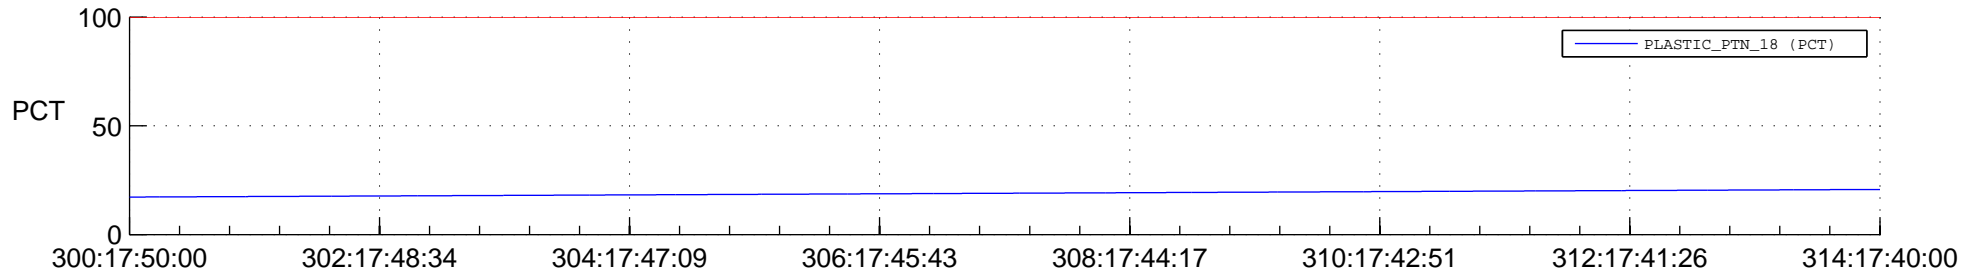

STEREO AHEAD SPACE WEATHER SSR PCT Full Prediction

SWAVES_Percent_Full_Prediction

IMPACT_Percent_Full_Prediction

PLASTIC_Percent_Full_Prediction

Spacecraft_DownLink_Rate

Ground Time (2014:300:17:50:00.000 -2014:314:17:40:00.000)