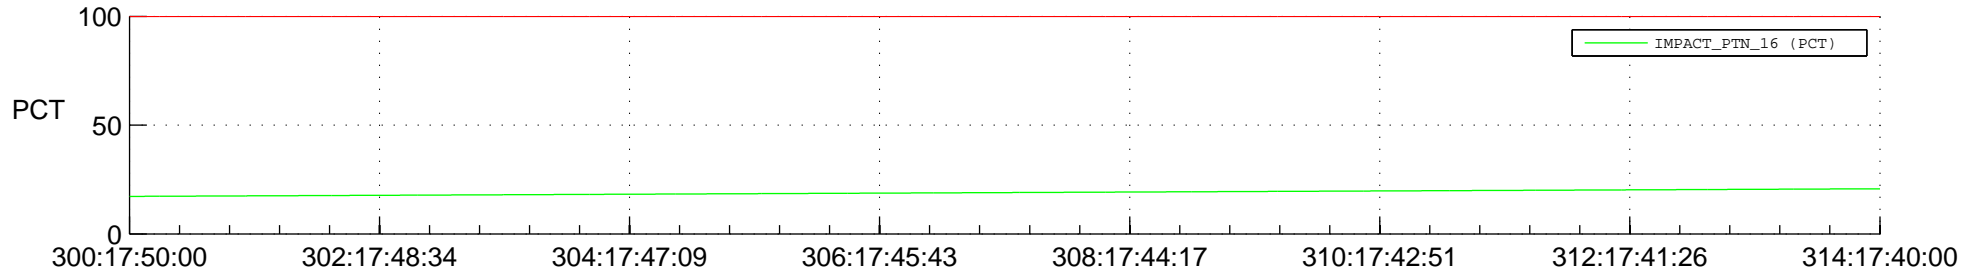

STEREO AHEAD SPACE WEATHER SSR PCT Full Prediction

SWAVES_Percent_Full_Prediction

IMPACT_Percent_Full_Prediction

PLASTIC_Percent_Full_Prediction

Spacecraft_DownLink_Rate

Ground Time (2014:300:17:50:00.000 -2014:314:17:40:00.000)