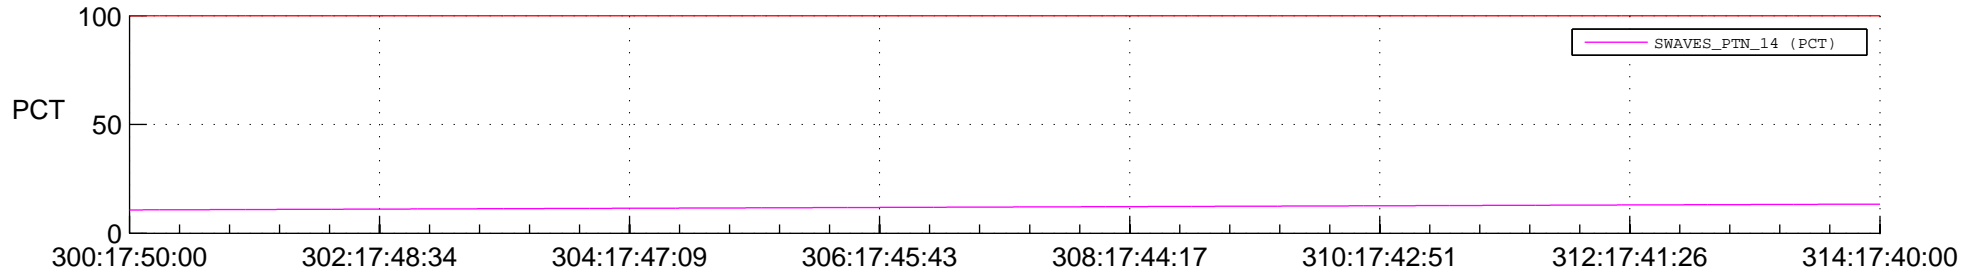

STEREO AHEAD SPACE WEATHER SSR PCT Full Prediction

SWAVES_Percent_Full_Prediction

IMPACT_Percent_Full_Prediction

PLASTIC_Percent_Full_Prediction

Spacecraft_DownLink_Rate

Ground Time (2014:300:17:50:00.000 -2014:314:17:40:00.000)