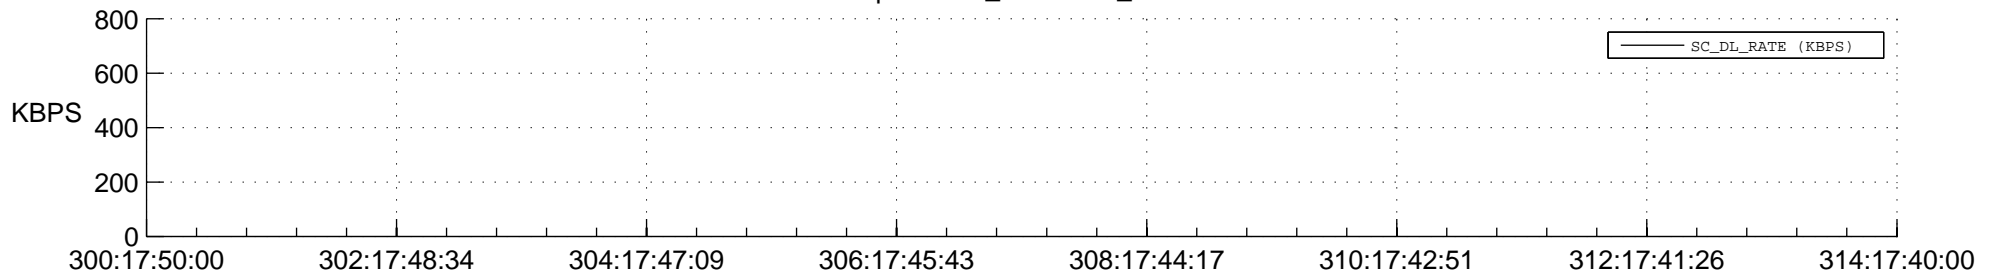

STEREO AHEAD SPACE WEATHER SSR PCT Full Prediction

SWAVES_Percent_Full_Prediction

IMPACT_Percent_Full_Prediction

PLASTIC_Percent_Full_Prediction

Spacecraft_DownLink_Rate

Ground Time (2014:300:17:50:00.000 -2014:314:17:40:00.000)