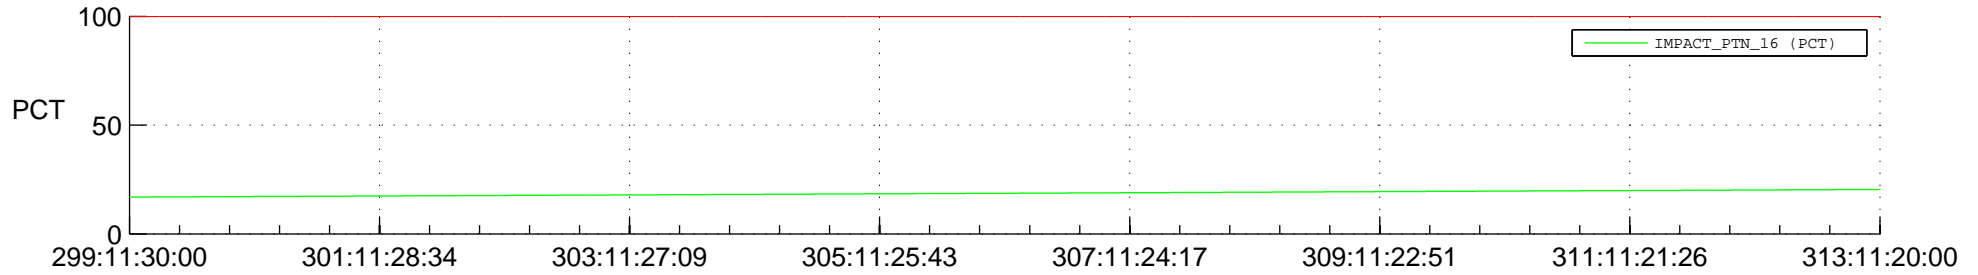

STEREO AHEAD SPACE WEATHER SSR PCT Full Prediction

SWAVES_Percent_Full_Prediction

IMPACT_Percent_Full_Prediction

PLASTIC_Percent_Full_Prediction

Spacecraft_DownLink_Rate

Ground Time (2014:299:11:30:00.000 -2014:313:11:20:00.000)