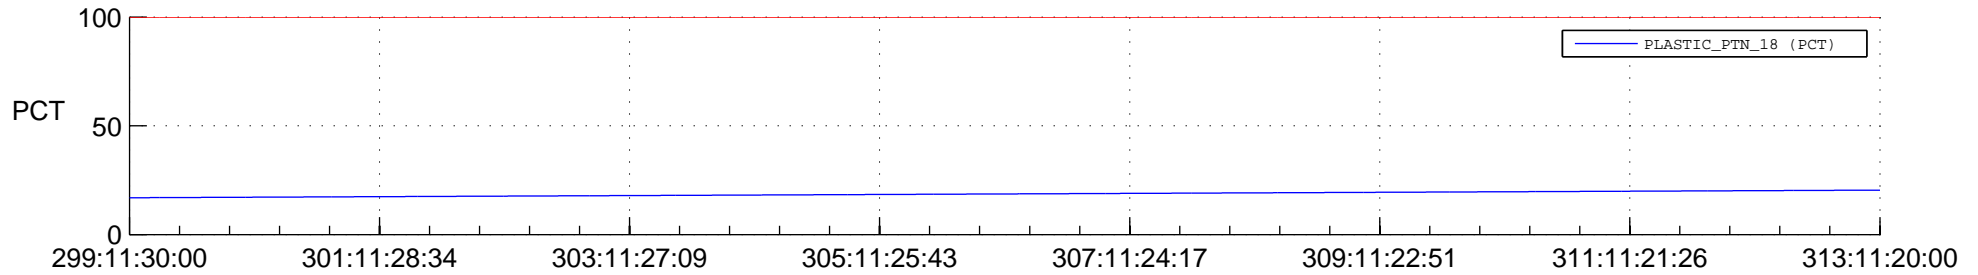

STEREO AHEAD SPACE WEATHER SSR PCT Full Prediction

SWAVES_Percent_Full_Prediction

IMPACT_Percent_Full_Prediction

PLASTIC_Percent_Full_Prediction

Spacecraft_DownLink_Rate

Ground Time (2014:299:11:30:00.000 -2014:313:11:20:00.000)