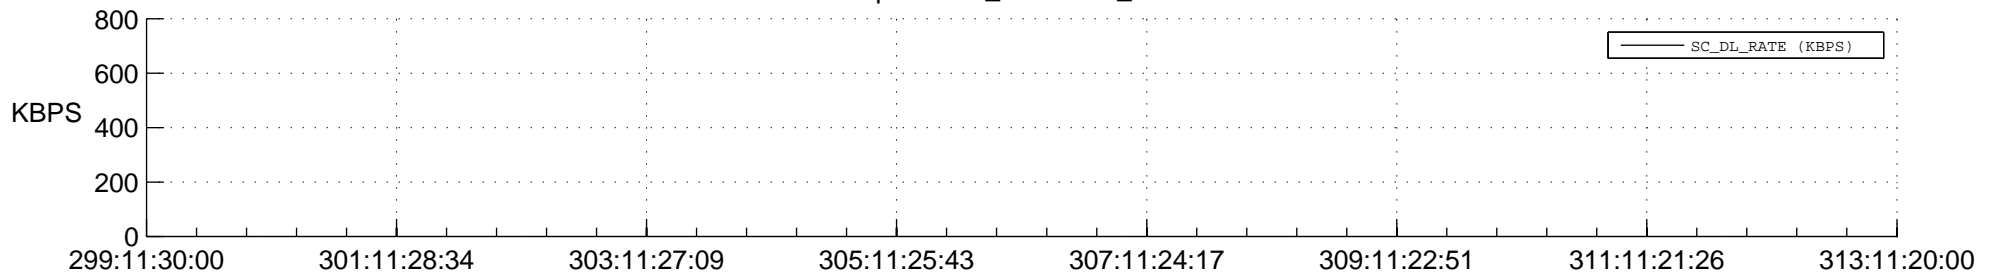

STEREO AHEAD SPACE WEATHER SSR PCT Full Prediction

SWAVES_Percent_Full_Prediction

IMPACT_Percent_Full_Prediction

PLASTIC_Percent_Full_Prediction

Spacecraft_DownLink_Rate

Ground Time (2014:299:11:30:00.000 -2014:313:11:20:00.000)