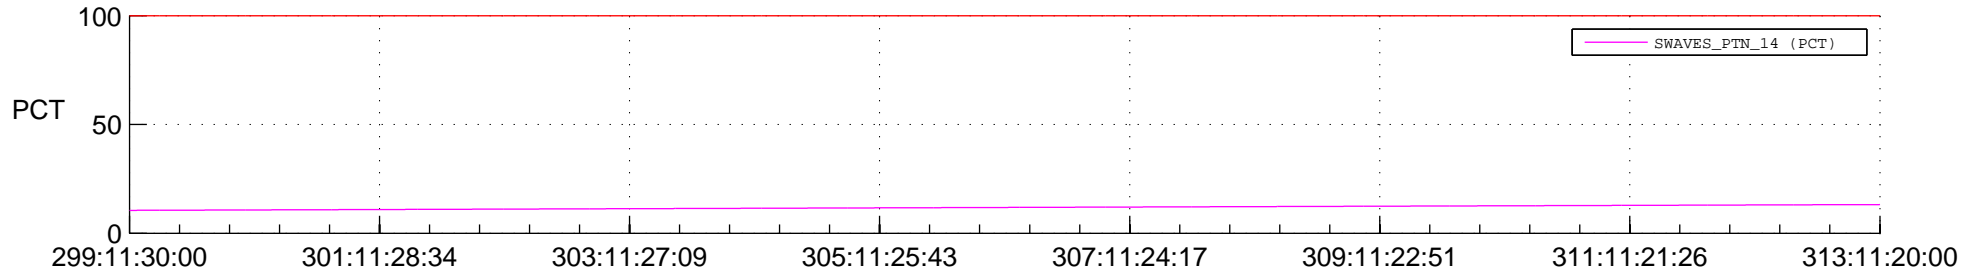

STEREO AHEAD SPACE WEATHER SSR PCT Full Prediction

SWAVES_Percent_Full_Prediction

IMPACT_Percent_Full_Prediction

PLASTIC_Percent_Full_Prediction

Spacecraft_DownLink_Rate

Ground Time (2014:299:11:30:00.000 -2014:313:11:20:00.000)