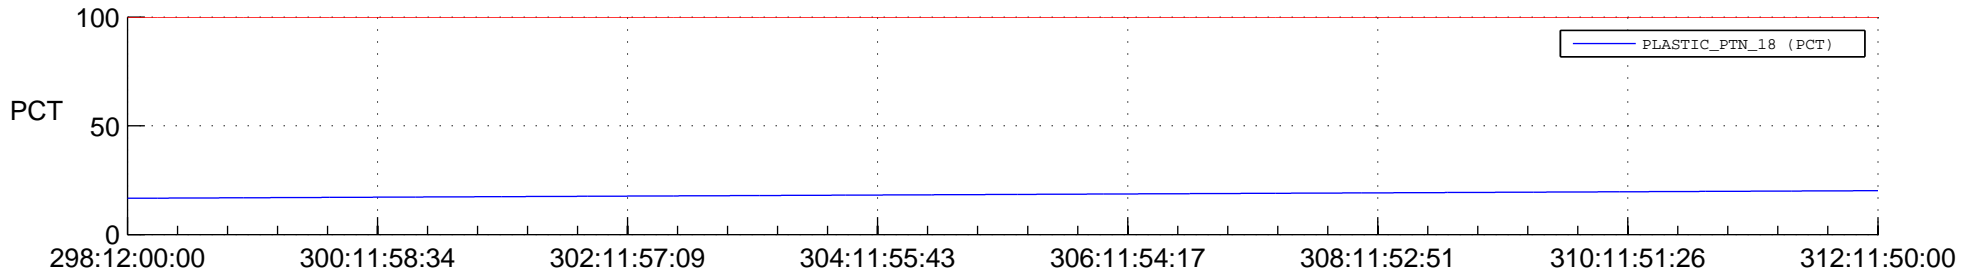

## SWAVES\_Percent\_Full\_Prediction

## Spacecraft\_DownLink\_Rate

Ground Time (2014:298:12:00:00.000 -2014:312:11:50:00.000)