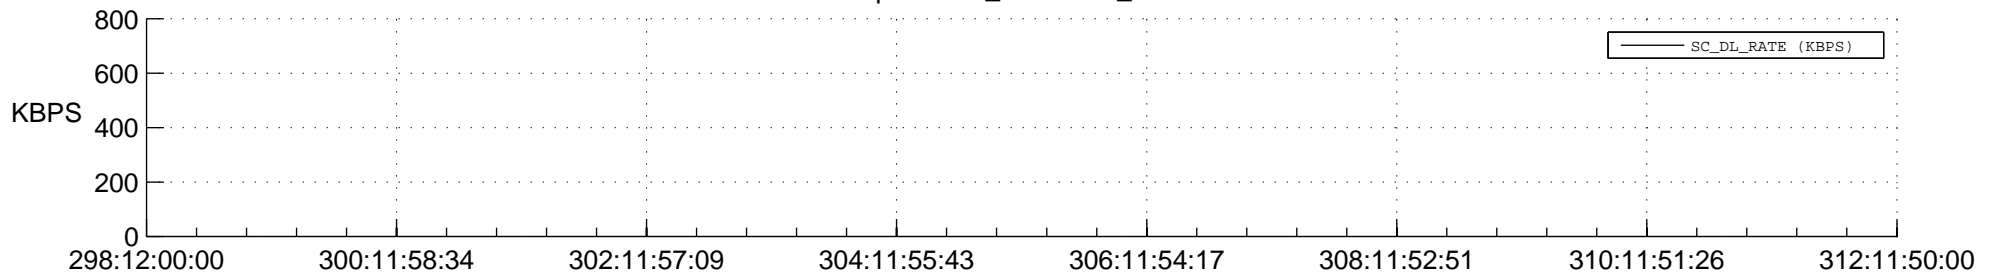

## Spacecraft\_DownLink\_Rate

Ground Time (2014:298:12:00:00.000 -2014:312:11:50:00.000)