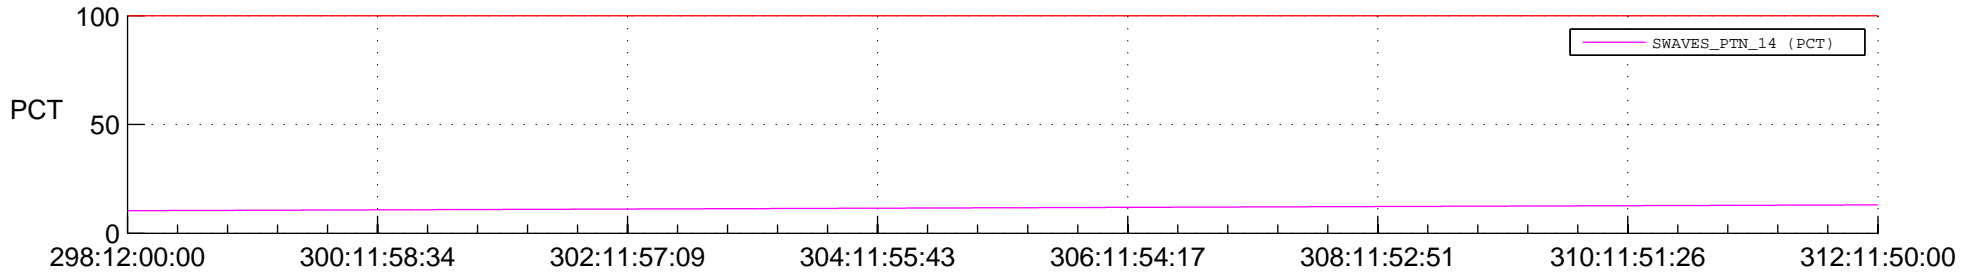

## SWAVES\_Percent\_Full\_Prediction

## Spacecraft\_DownLink\_Rate

Ground Time (2014:298:12:00:00.000 -2014:312:11:50:00.000)