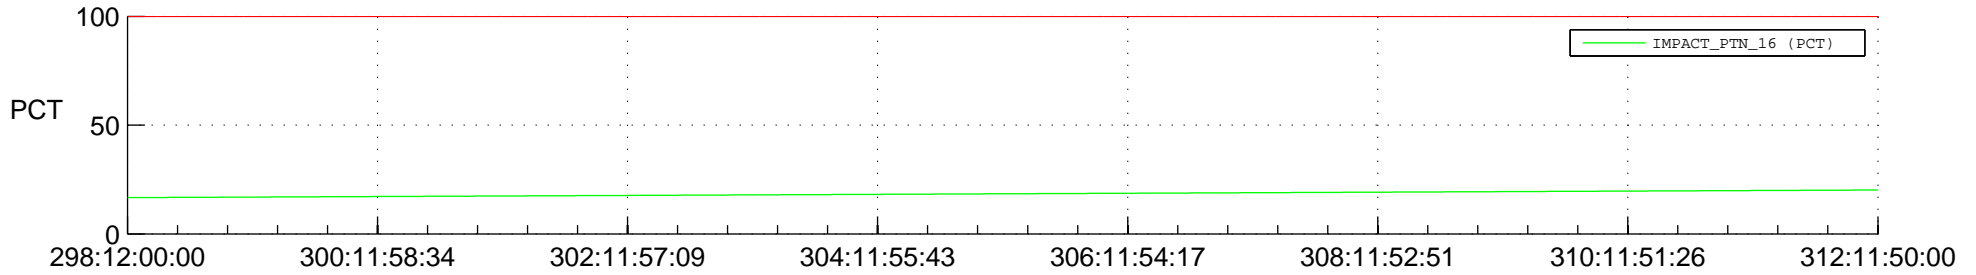

IMPACT_Percent_Full_Prediction