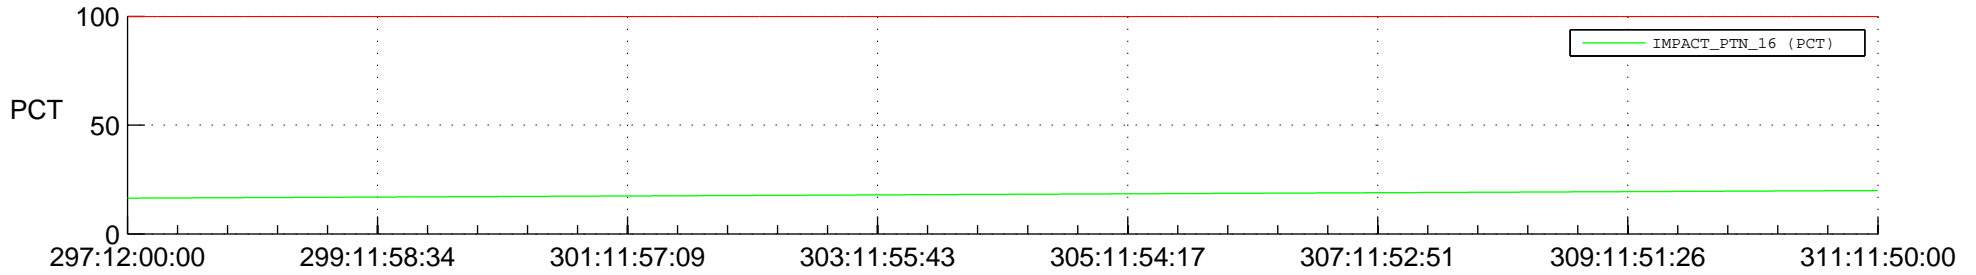

STEREO AHEAD SPACE WEATHER SSR PCT Full Prediction

SWAVES_Percent_Full_Prediction

IMPACT_Percent_Full_Prediction

PLASTIC_Percent_Full_Prediction

Spacecraft_DownLink_Rate