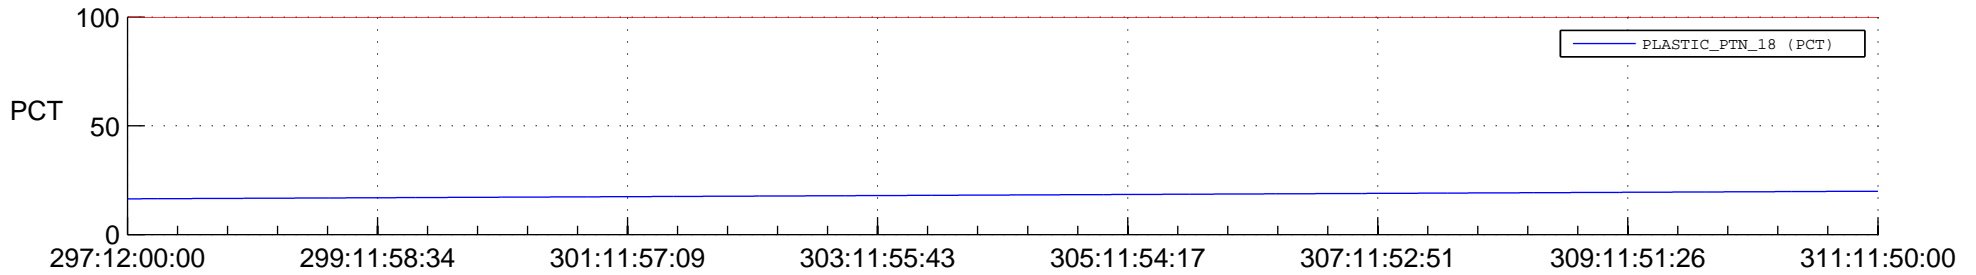

STEREO AHEAD SPACE WEATHER SSR PCT Full Prediction

SWAVES_Percent_Full_Prediction

IMPACT_Percent_Full_Prediction

PLASTIC_Percent_Full_Prediction

Spacecraft_DownLink_Rate