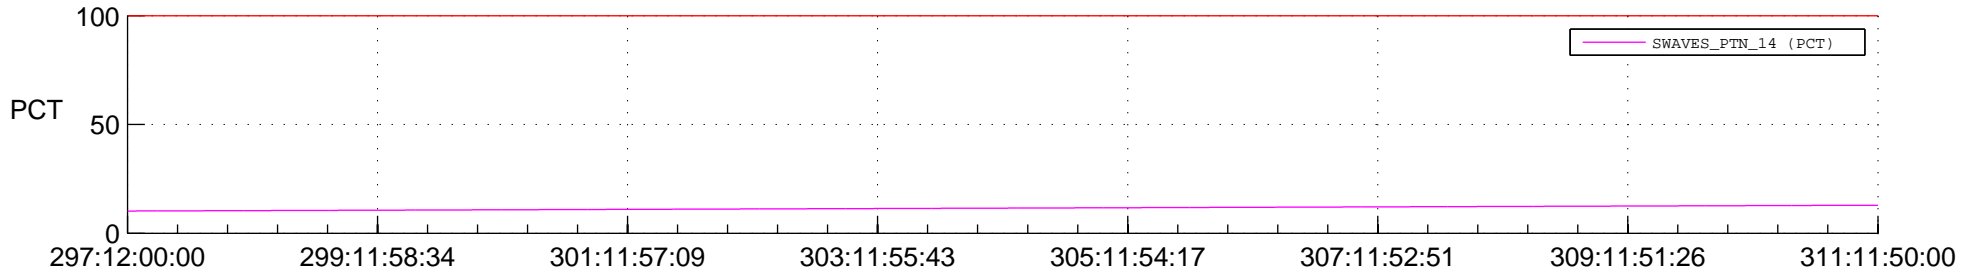

STEREO AHEAD SPACE WEATHER SSR PCT Full Prediction

SWAVES_Percent_Full_Prediction

IMPACT_Percent_Full_Prediction

PLASTIC_Percent_Full_Prediction

Spacecraft_DownLink_Rate