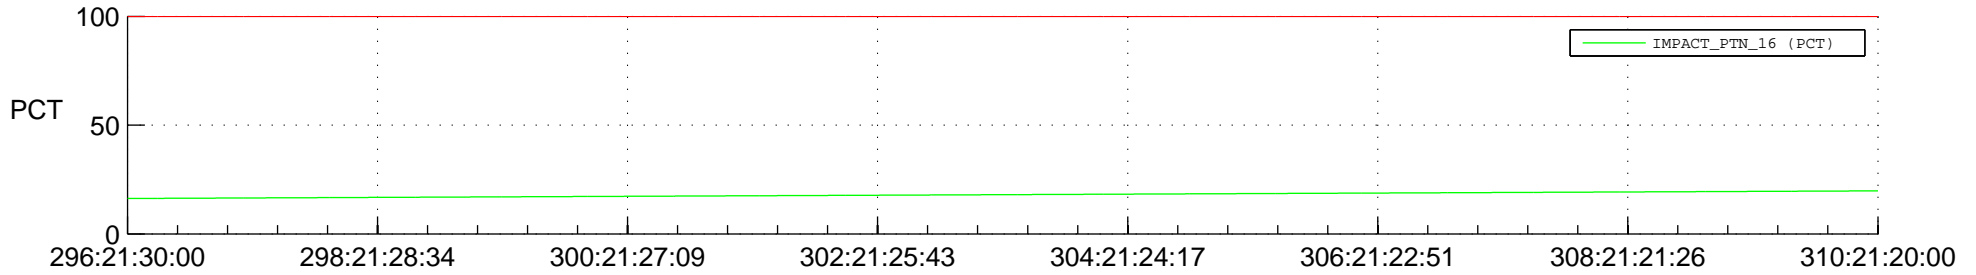

STEREO AHEAD SPACE WEATHER SSR PCT Full Prediction

SWAVES_Percent_Full_Prediction

IMPACT_Percent_Full_Prediction

PLASTIC_Percent_Full_Prediction

Spacecraft_DownLink_Rate

Ground Time (2014:296:21:30:00.000 -2014:310:21:20:00.000)