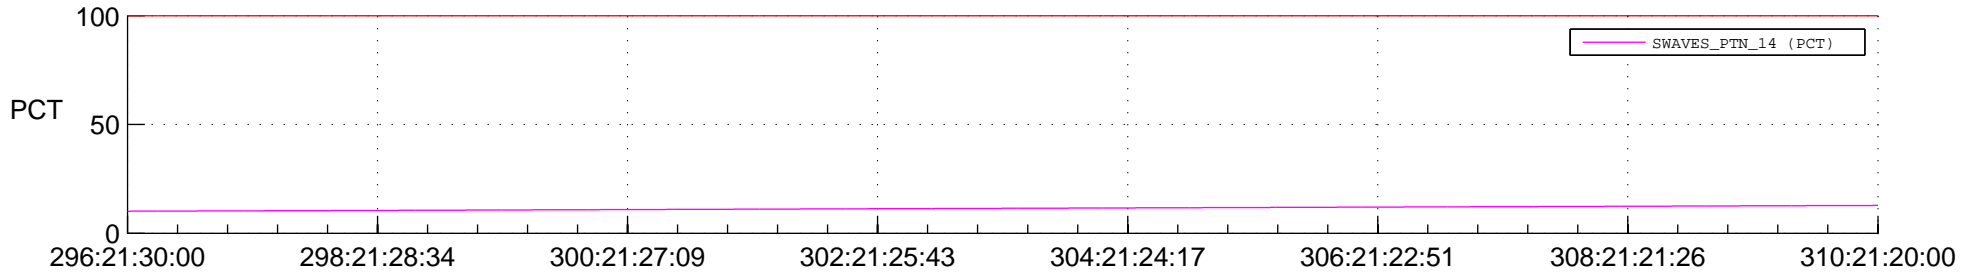

STEREO AHEAD SPACE WEATHER SSR PCT Full Prediction

SWAVES_Percent_Full_Prediction

IMPACT_Percent_Full_Prediction

PLASTIC_Percent_Full_Prediction

Spacecraft_DownLink_Rate

Ground Time (2014:296:21:30:00.000 -2014:310:21:20:00.000)