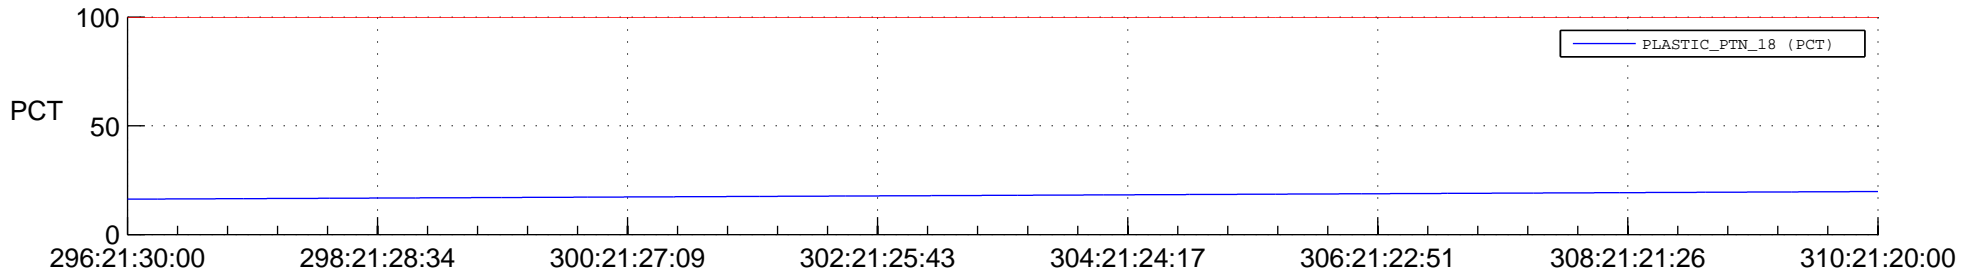

STEREO AHEAD SPACE WEATHER SSR PCT Full Prediction

SWAVES_Percent_Full_Prediction

IMPACT_Percent_Full_Prediction

PLASTIC_Percent_Full_Prediction

Spacecraft_DownLink_Rate

Ground Time (2014:296:21:30:00.000 -2014:310:21:20:00.000)