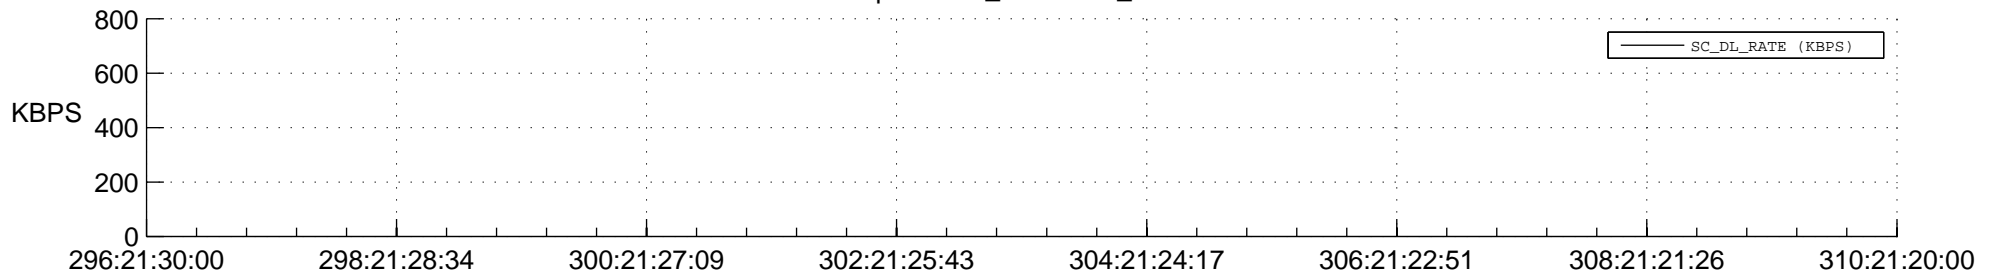

STEREO AHEAD SPACE WEATHER SSR PCT Full Prediction

SWAVES_Percent_Full_Prediction

IMPACT_Percent_Full_Prediction

PLASTIC_Percent_Full_Prediction

Spacecraft_DownLink_Rate

Ground Time (2014:296:21:30:00.000 -2014:310:21:20:00.000)