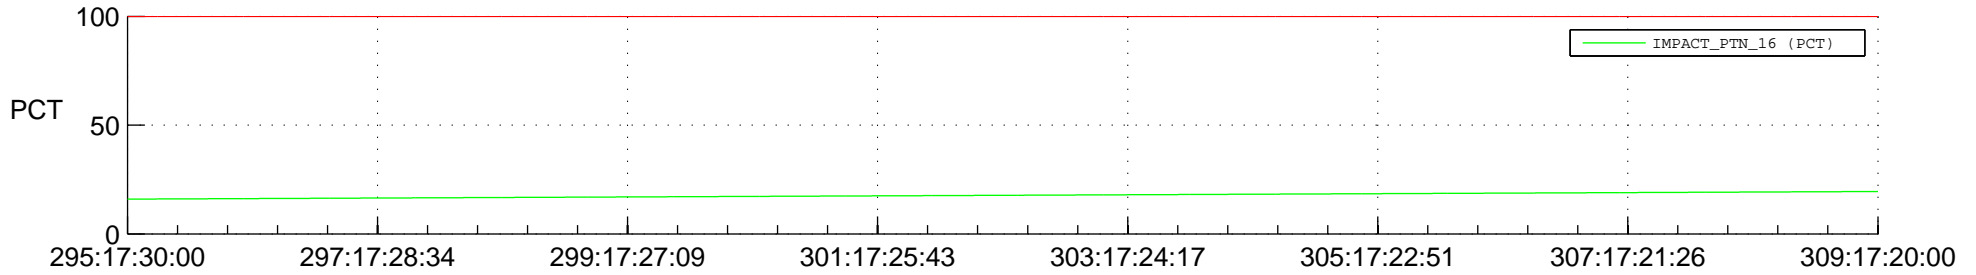

STEREO AHEAD SPACE WEATHER SSR PCT Full Prediction

SWAVES_Percent_Full_Prediction

IMPACT_Percent_Full_Prediction

PLASTIC_Percent_Full_Prediction

Spacecraft_DownLink_Rate