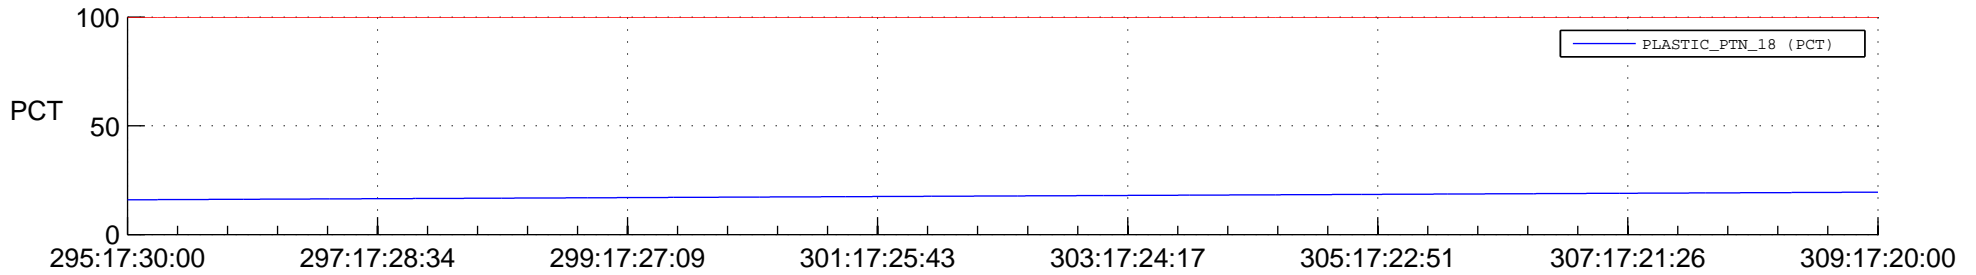

STEREO AHEAD SPACE WEATHER SSR PCT Full Prediction

SWAVES_Percent_Full_Prediction

IMPACT_Percent_Full_Prediction

PLASTIC_Percent_Full_Prediction

Spacecraft_DownLink_Rate