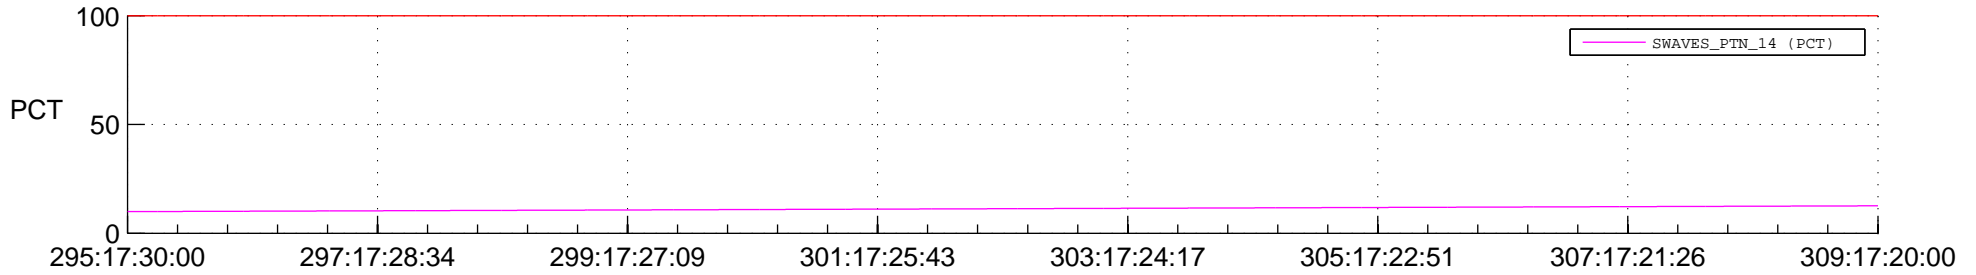

STEREO AHEAD SPACE WEATHER SSR PCT Full Prediction

SWAVES_Percent_Full_Prediction

IMPACT_Percent_Full_Prediction

PLASTIC_Percent_Full_Prediction

Spacecraft_DownLink_Rate