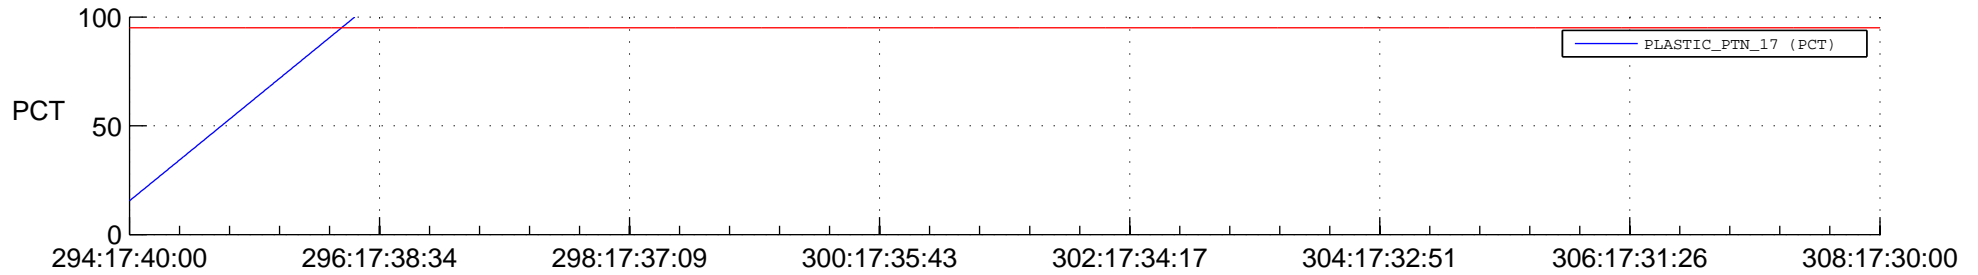

## Spacecraft\_DownLink\_Rate

Ground Time (2014:294:17:40:00.000 -2014:308:17:30:00.000)