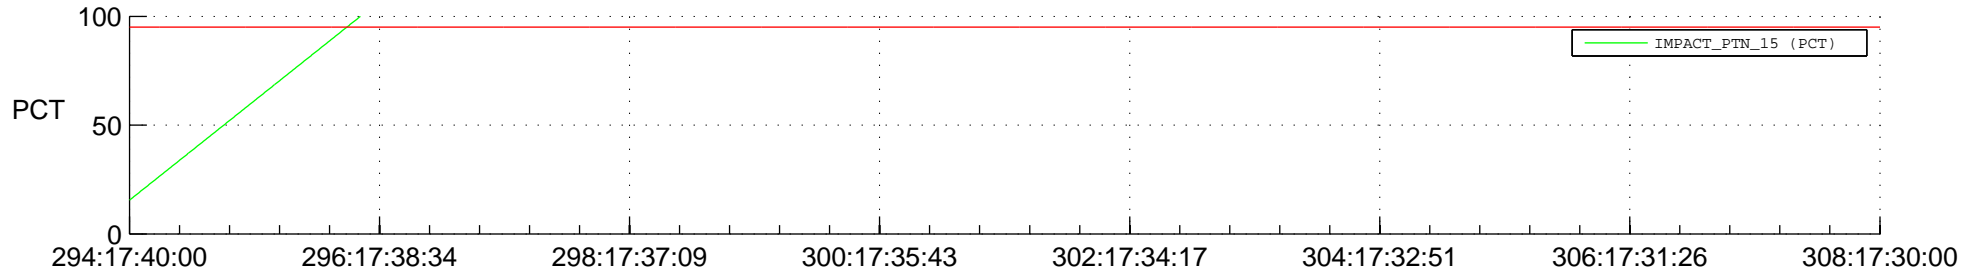

IMPACT_Percent_Full_Prediction