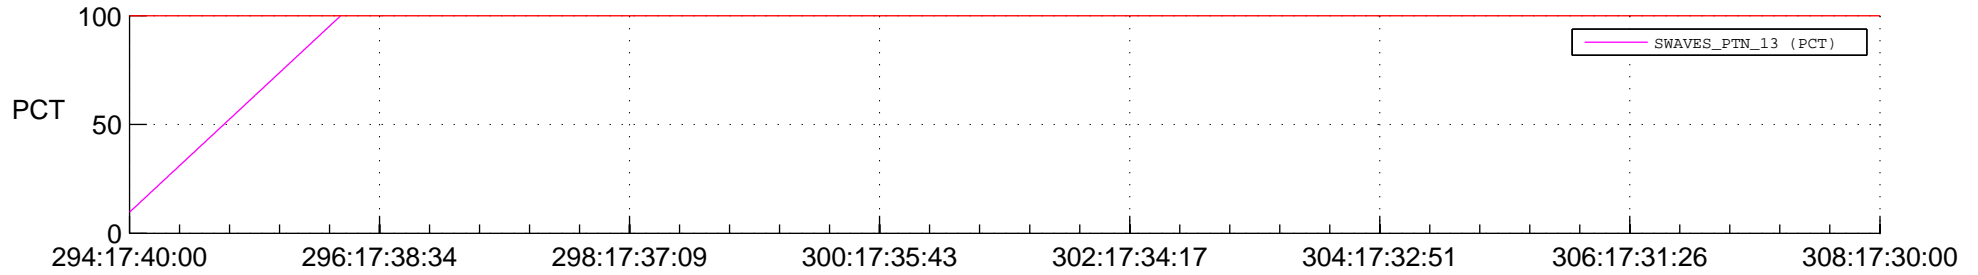

STEREO AHEAD SSR PCT Full Prediction

SWAVES_Percent_Full_Prediction