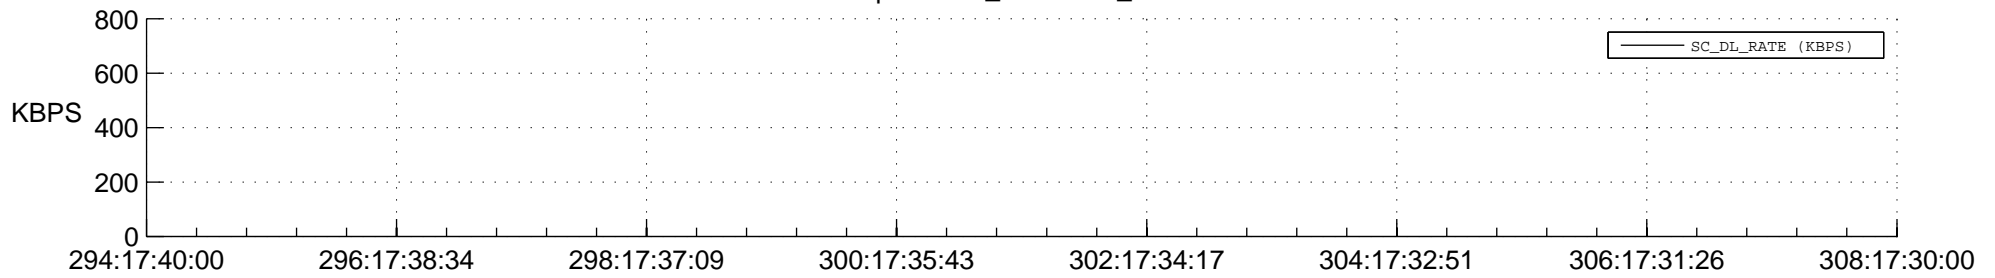

## Spacecraft\_DownLink\_Rate

Ground Time (2014:294:17:40:00.000 -2014:308:17:30:00.000)