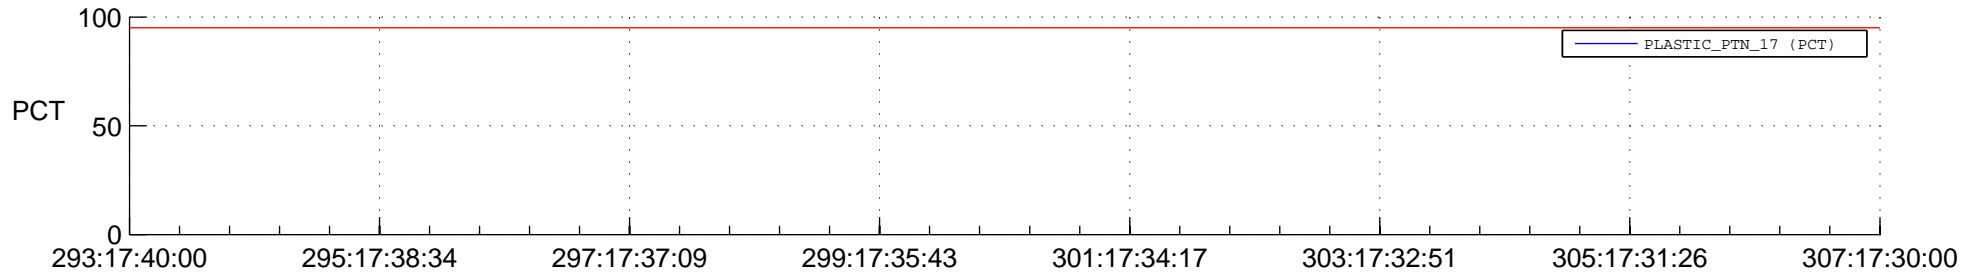

STEREO AHEAD SSR PCT Full Prediction

SWAVES_Percent_Full_Prediction

IMPACT_Percent_Full_Prediction

PLASTIC_Percent_Full_Prediction

Spacecraft_DownLink_Rate

Ground Time (2014:293:17:40:00.000 -2014:307:17:30:00.000)