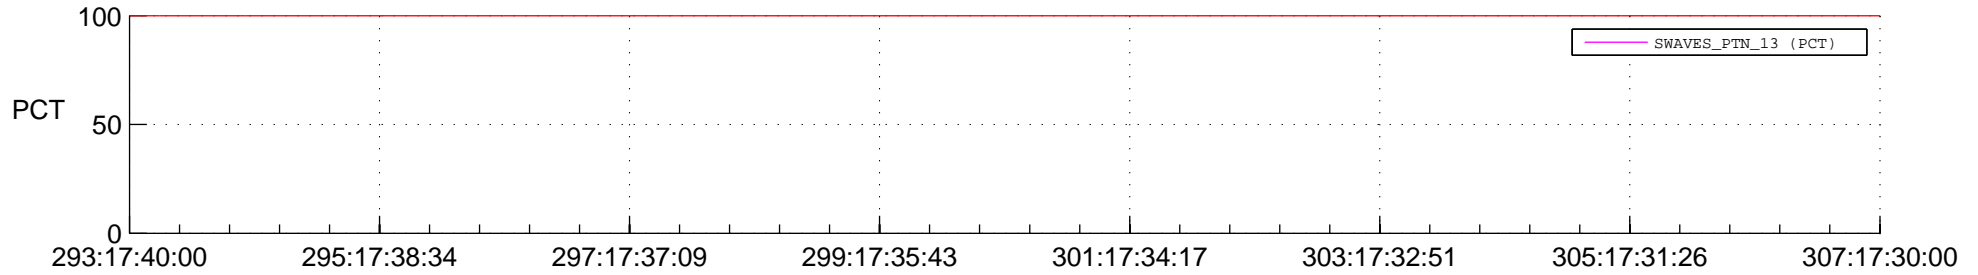

STEREO AHEAD SSR PCT Full Prediction

SWAVES_Percent_Full_Prediction

IMPACT_Percent_Full_Prediction

PLASTIC_Percent_Full_Prediction

Spacecraft_DownLink_Rate

Ground Time (2014:293:17:40:00.000 -2014:307:17:30:00.000)