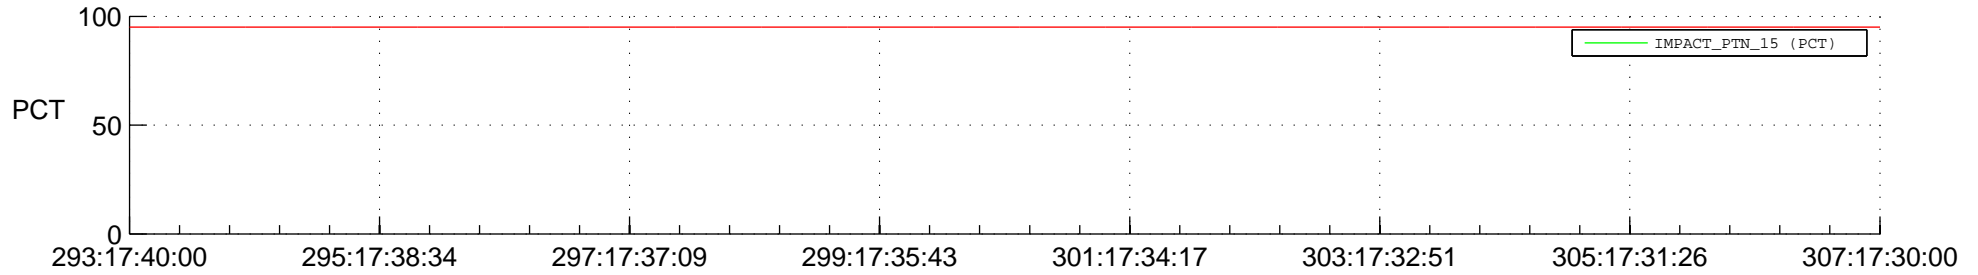

STEREO AHEAD SSR PCT Full Prediction

SWAVES_Percent_Full_Prediction

IMPACT_Percent_Full_Prediction

PLASTIC_Percent_Full_Prediction

Spacecraft_DownLink_Rate

Ground Time (2014:293:17:40:00.000 -2014:307:17:30:00.000)