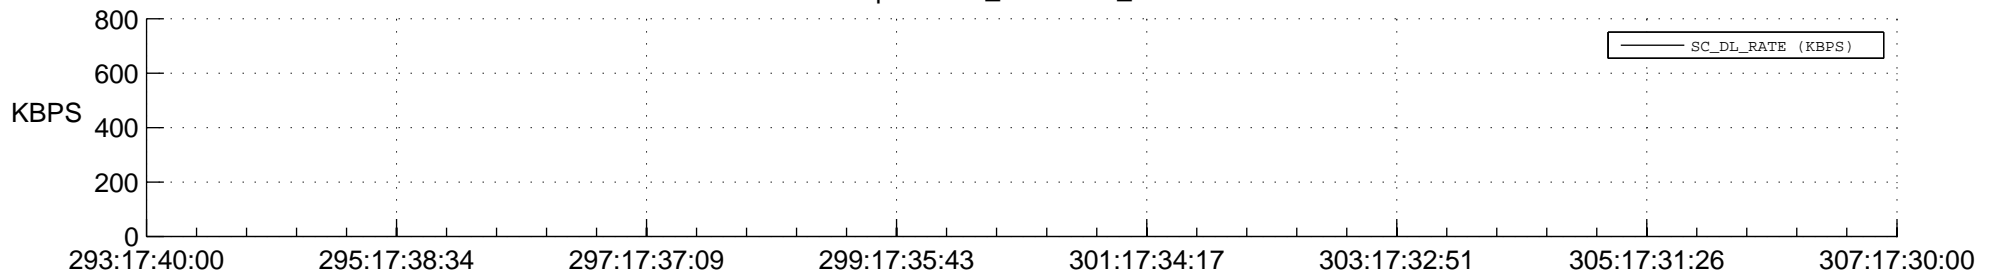

STEREO AHEAD SSR PCT Full Prediction

SWAVES_Percent_Full_Prediction

IMPACT_Percent_Full_Prediction

PLASTIC_Percent_Full_Prediction

Spacecraft_DownLink_Rate

Ground Time (2014:293:17:40:00.000 -2014:307:17:30:00.000)