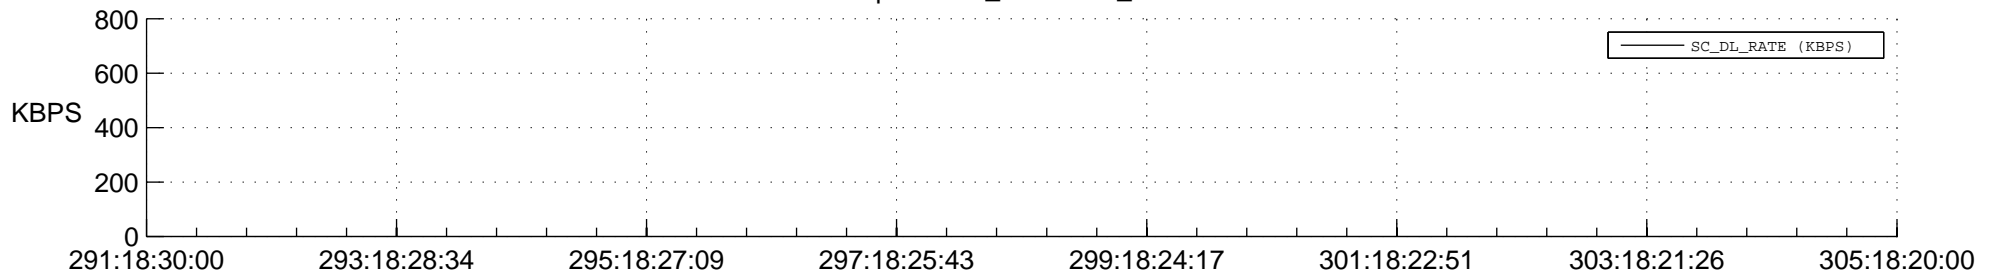

STEREO AHEAD SSR PCT Full Prediction

SWAVES_Percent_Full_Prediction

IMPACT_Percent_Full_Prediction

PLASTIC_Percent_Full_Prediction

Spacecraft_DownLink_Rate

Ground Time (2014:291:18:30:00.000 -2014:305:18:20:00.000)