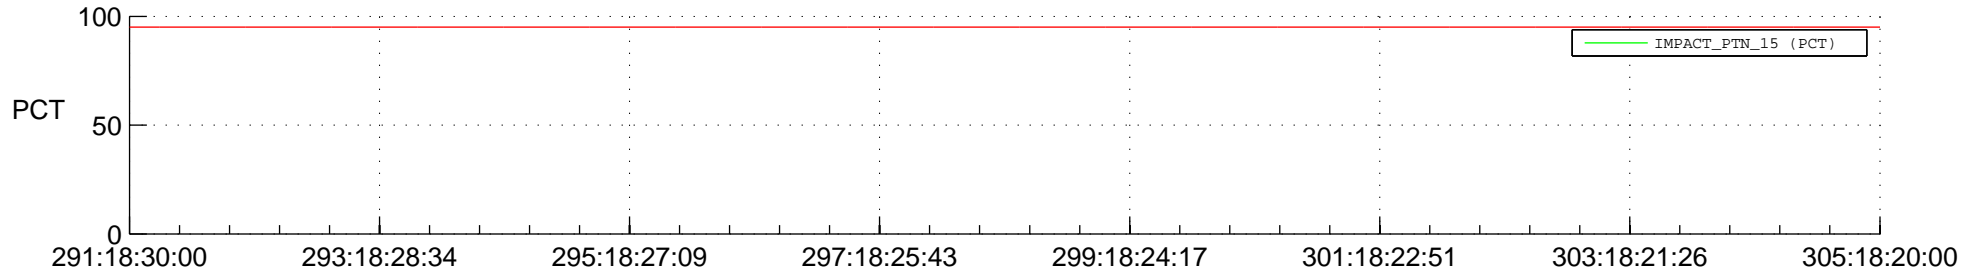

STEREO AHEAD SSR PCT Full Prediction

SWAVES_Percent_Full_Prediction

IMPACT_Percent_Full_Prediction

PLASTIC_Percent_Full_Prediction

Spacecraft_DownLink_Rate

Ground Time (2014:291:18:30:00.000 -2014:305:18:20:00.000)