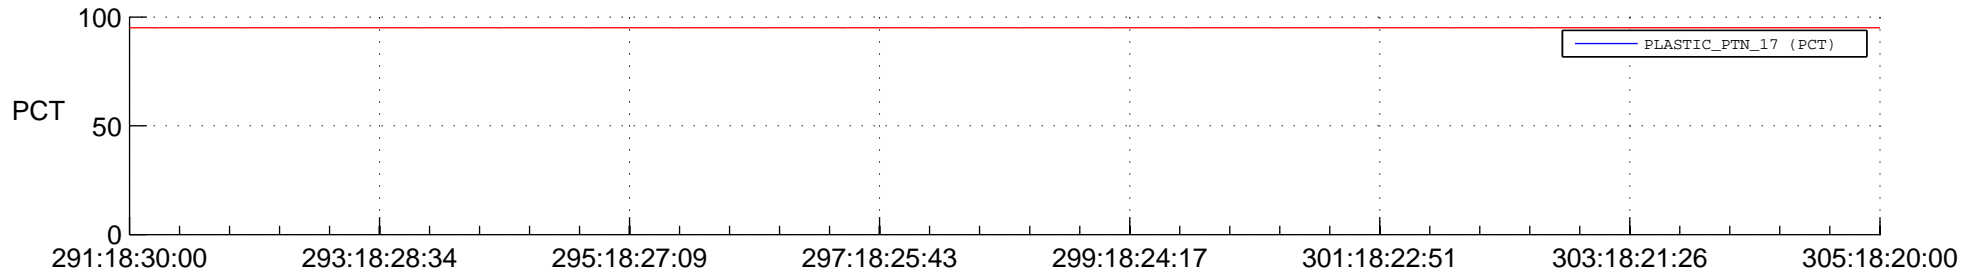

STEREO AHEAD SSR PCT Full Prediction

SWAVES_Percent_Full_Prediction

IMPACT_Percent_Full_Prediction

PLASTIC_Percent_Full_Prediction

Spacecraft_DownLink_Rate

Ground Time (2014:291:18:30:00.000 -2014:305:18:20:00.000)