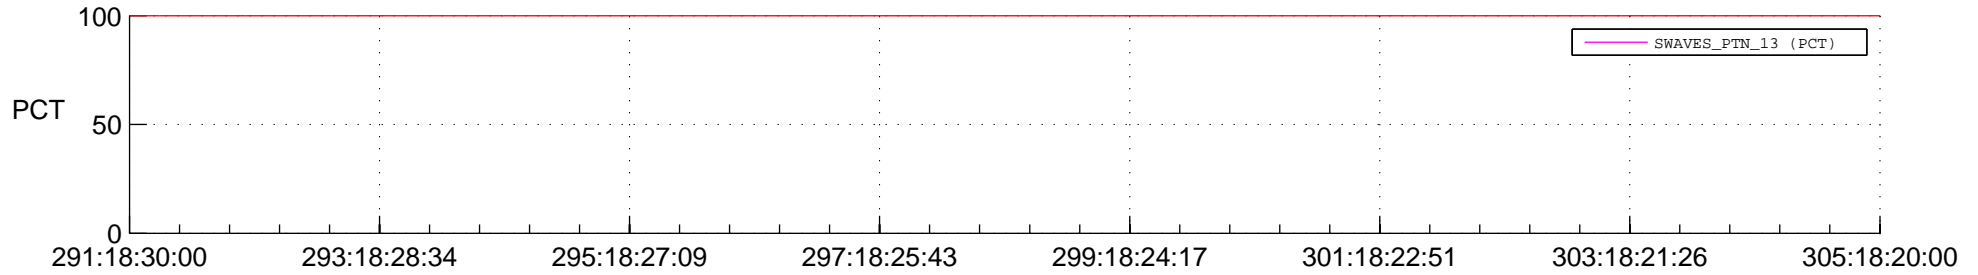

STEREO AHEAD SSR PCT Full Prediction

SWAVES_Percent_Full_Prediction

IMPACT_Percent_Full_Prediction

PLASTIC_Percent_Full_Prediction

Spacecraft_DownLink_Rate

Ground Time (2014:291:18:30:00.000 -2014:305:18:20:00.000)