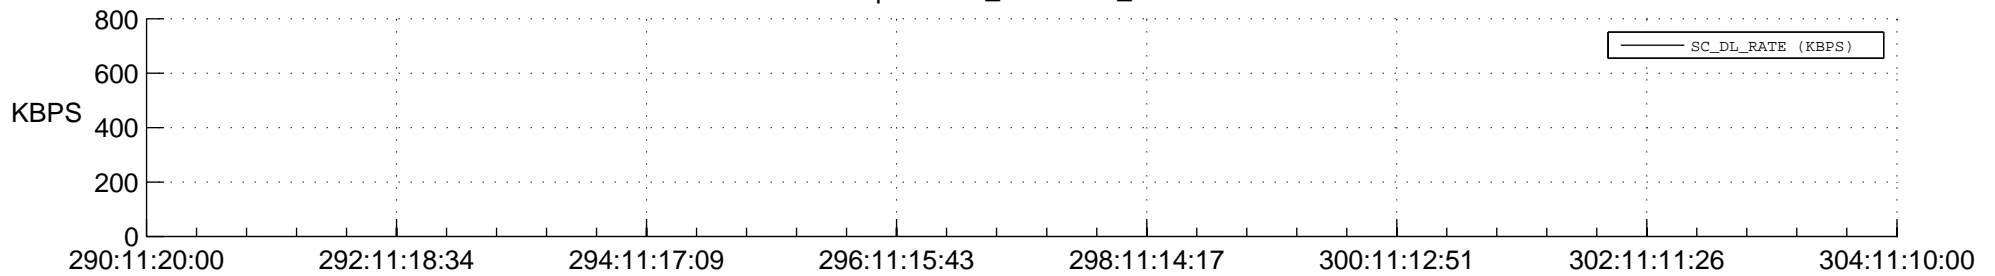

## Spacecraft\_DownLink\_Rate

Ground Time (2014:290:11:20:00.000 -2014:304:11:10:00.000)