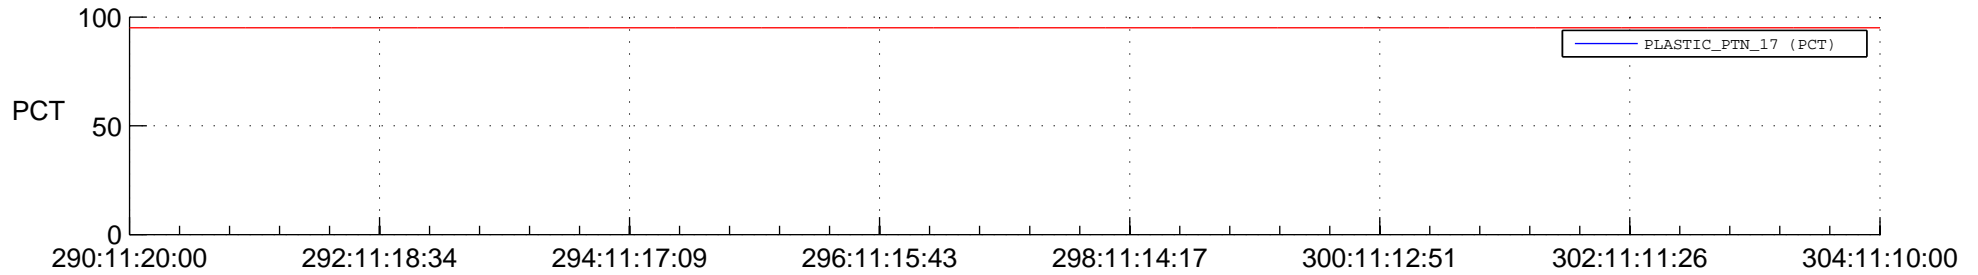

## Spacecraft\_DownLink\_Rate

Ground Time (2014:290:11:20:00.000 -2014:304:11:10:00.000)