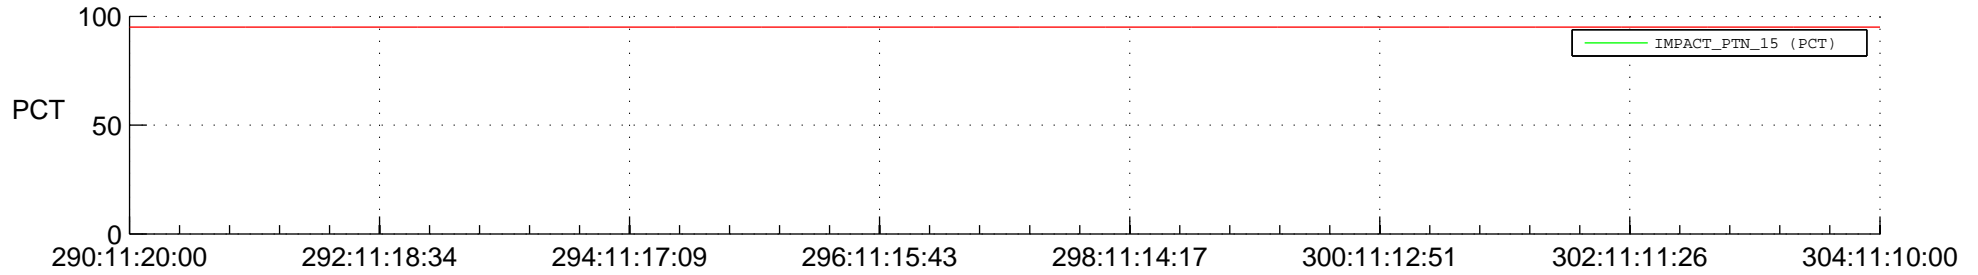

IMPACT_Percent_Full_Prediction