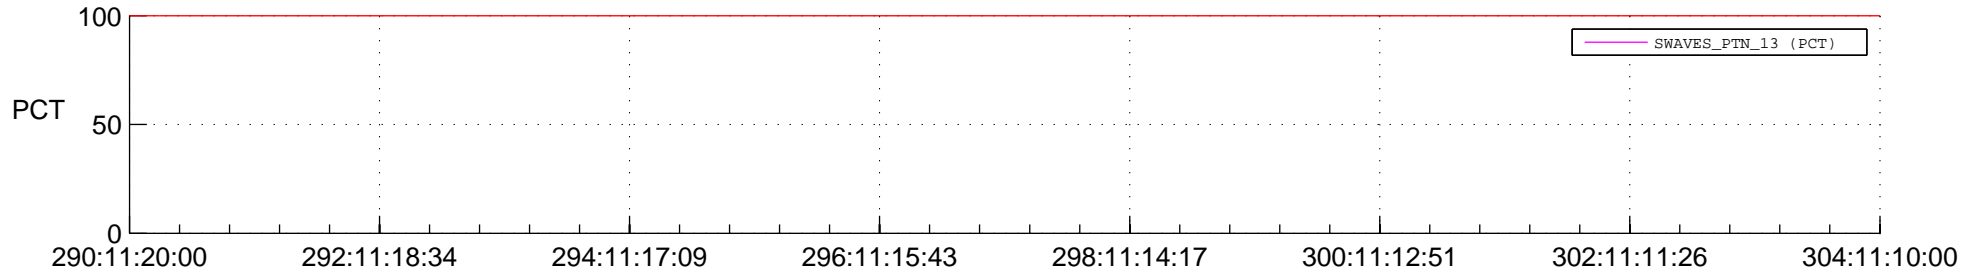

STEREO AHEAD SSR PCT Full Prediction

SWAVES_Percent_Full_Prediction