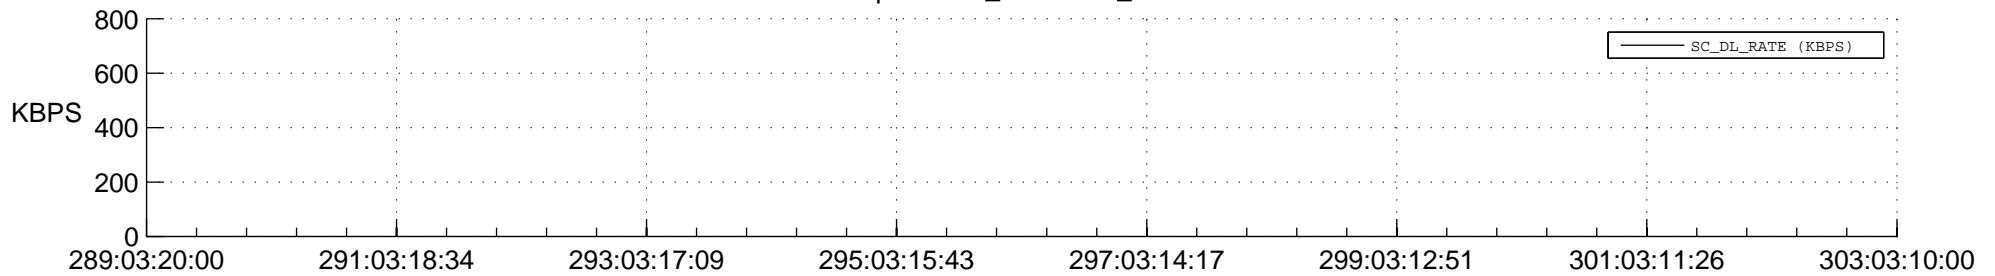

STEREO AHEAD SSR PCT Full Prediction

SWAVES_Percent_Full_Prediction

IMPACT_Percent_Full_Prediction

PLASTIC_Percent_Full_Prediction

Spacecraft_DownLink_Rate

Ground Time (2014:289:03:20:00.000 -2014:303:03:10:00.000)