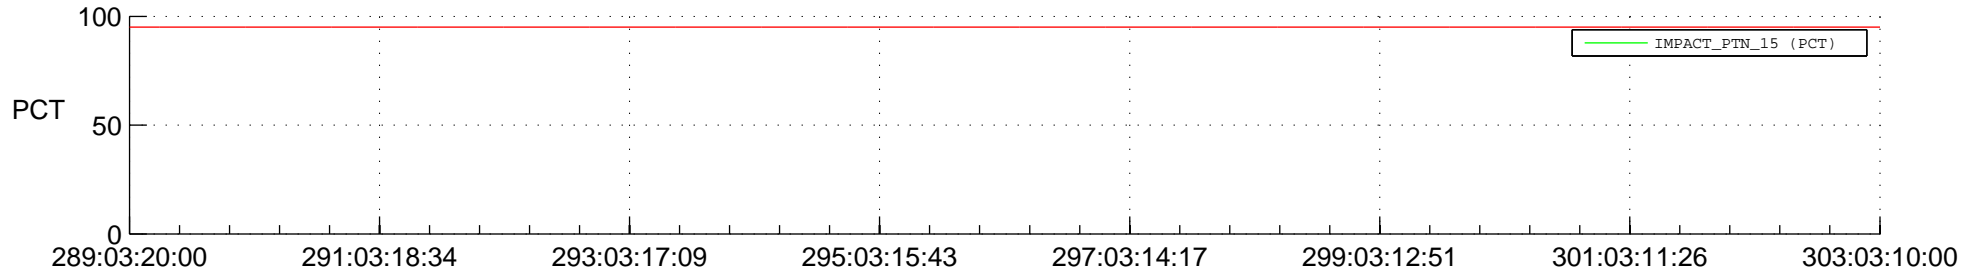

STEREO AHEAD SSR PCT Full Prediction

SWAVES_Percent_Full_Prediction

IMPACT_Percent_Full_Prediction

PLASTIC_Percent_Full_Prediction

Spacecraft_DownLink_Rate

Ground Time (2014:289:03:20:00.000 -2014:303:03:10:00.000)