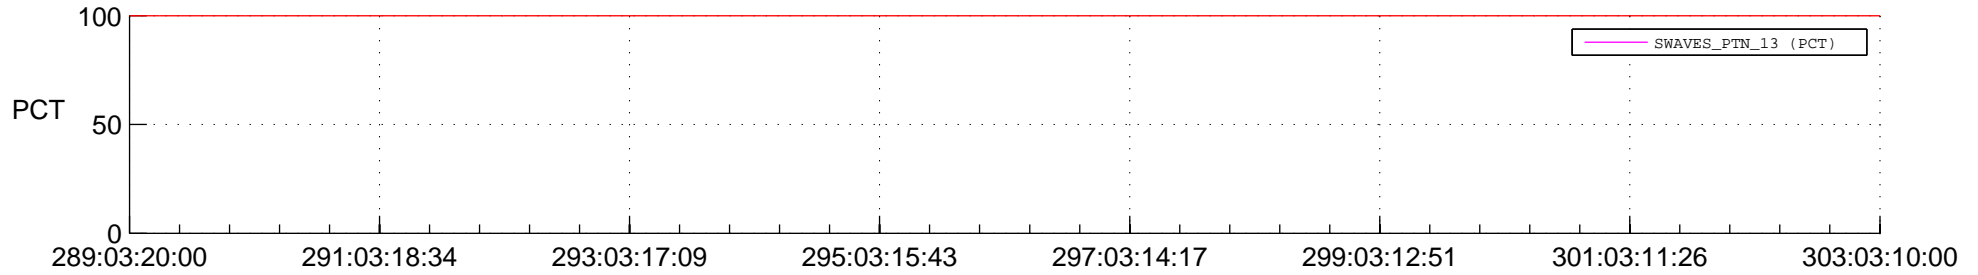

STEREO AHEAD SSR PCT Full Prediction

SWAVES_Percent_Full_Prediction

IMPACT_Percent_Full_Prediction

PLASTIC_Percent_Full_Prediction

Spacecraft_DownLink_Rate

Ground Time (2014:289:03:20:00.000 -2014:303:03:10:00.000)