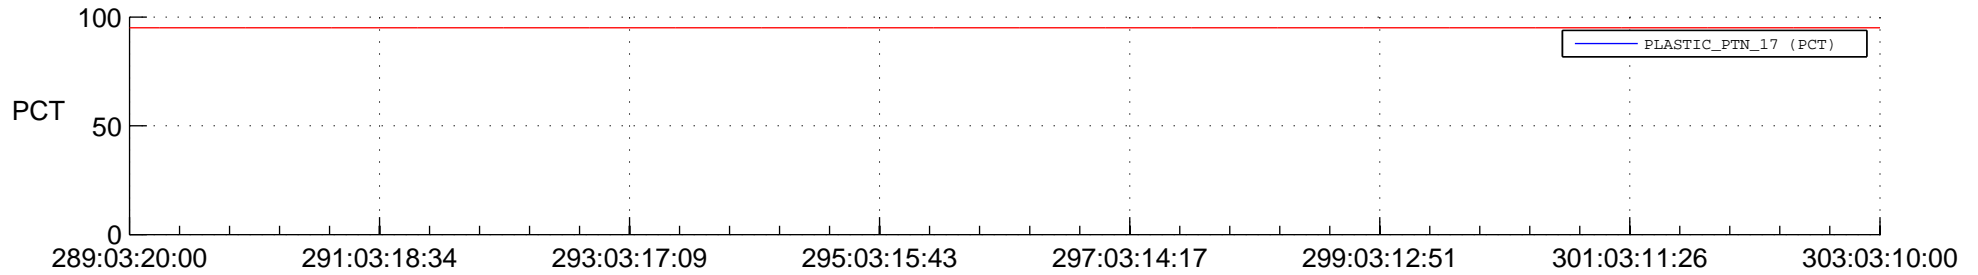

STEREO AHEAD SSR PCT Full Prediction

SWAVES_Percent_Full_Prediction

IMPACT_Percent_Full_Prediction

PLASTIC_Percent_Full_Prediction

Spacecraft_DownLink_Rate

Ground Time (2014:289:03:20:00.000 -2014:303:03:10:00.000)