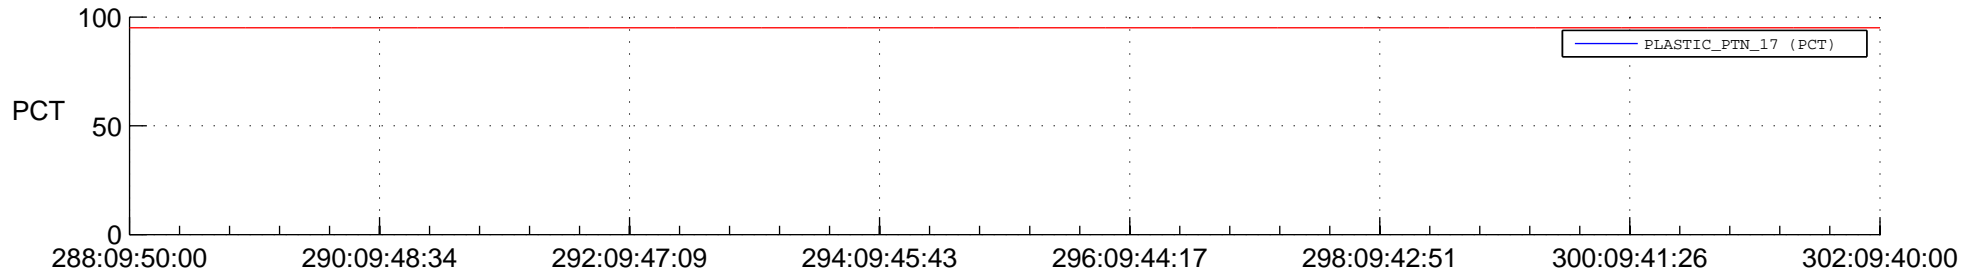

STEREO AHEAD SSR PCT Full Prediction

SWAVES_Percent_Full_Prediction

IMPACT_Percent_Full_Prediction

PLASTIC_Percent_Full_Prediction

Spacecraft_DownLink_Rate

Ground Time (2014:288:09:50:00.000 -2014:302:09:40:00.000)