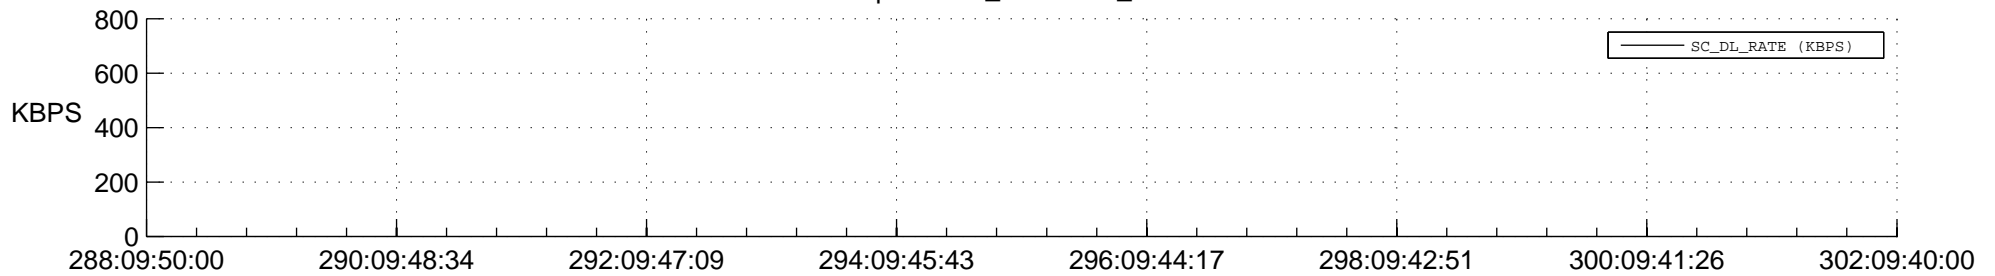

STEREO AHEAD SSR PCT Full Prediction

SWAVES_Percent_Full_Prediction

IMPACT_Percent_Full_Prediction

PLASTIC_Percent_Full_Prediction

Spacecraft_DownLink_Rate

Ground Time (2014:288:09:50:00.000 -2014:302:09:40:00.000)