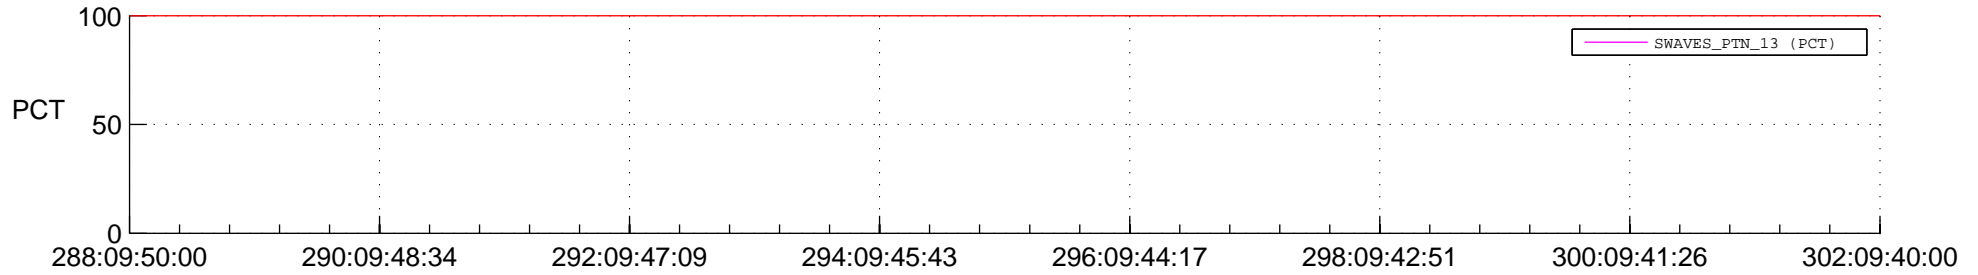

STEREO AHEAD SSR PCT Full Prediction

SWAVES_Percent_Full_Prediction

IMPACT_Percent_Full_Prediction

PLASTIC_Percent_Full_Prediction

Spacecraft_DownLink_Rate

Ground Time (2014:288:09:50:00.000 -2014:302:09:40:00.000)