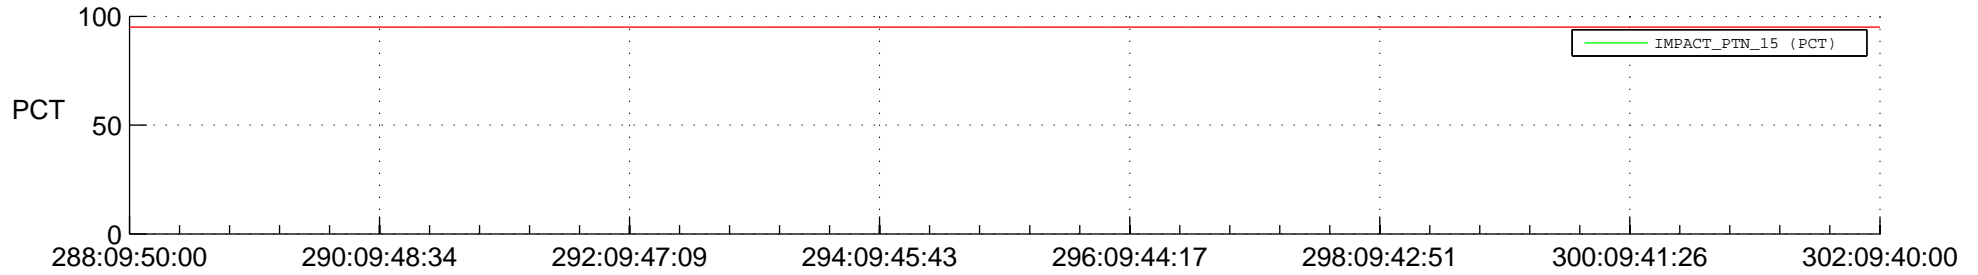

STEREO AHEAD SSR PCT Full Prediction

SWAVES_Percent_Full_Prediction

IMPACT_Percent_Full_Prediction

PLASTIC_Percent_Full_Prediction

Spacecraft_DownLink_Rate

Ground Time (2014:288:09:50:00.000 -2014:302:09:40:00.000)