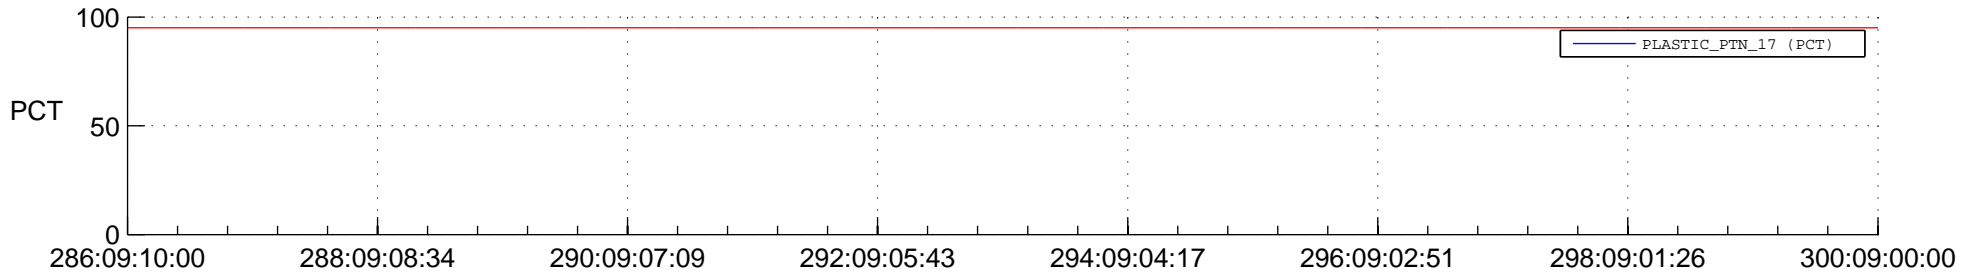

STEREO AHEAD SSR PCT Full Prediction

SWAVES_Percent_Full_Prediction

IMPACT_Percent_Full_Prediction

PLASTIC_Percent_Full_Prediction

Spacecraft_DownLink_Rate