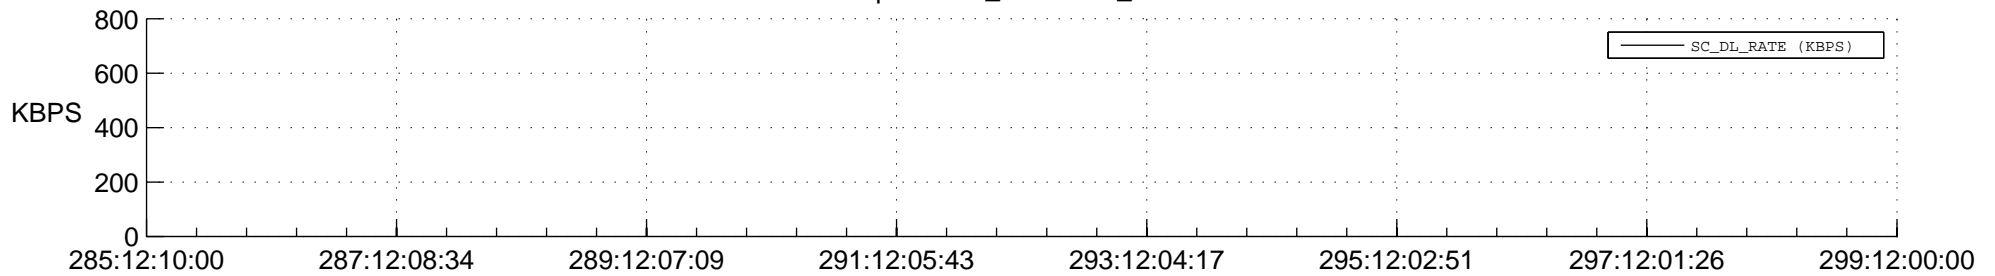

STEREO AHEAD SSR PCT Full Prediction

SWAVES_Percent_Full_Prediction

IMPACT_Percent_Full_Prediction

PLASTIC_Percent_Full_Prediction

Spacecraft_DownLink_Rate

Ground Time (2014:285:12:10:00.000 -2014:299:12:00:00.000)