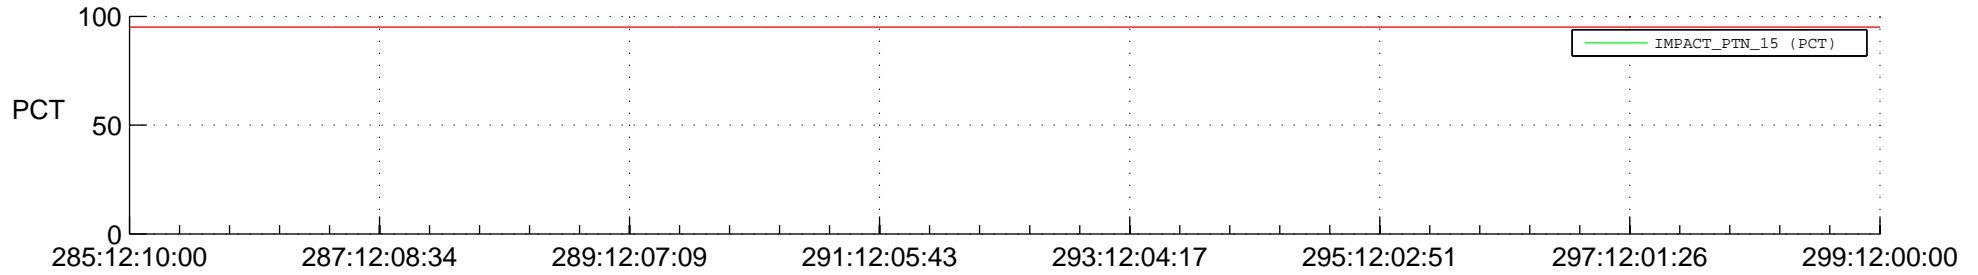

STEREO AHEAD SSR PCT Full Prediction

SWAVES_Percent_Full_Prediction

IMPACT_Percent_Full_Prediction

PLASTIC_Percent_Full_Prediction

Spacecraft_DownLink_Rate

Ground Time (2014:285:12:10:00.000 -2014:299:12:00:00.000)