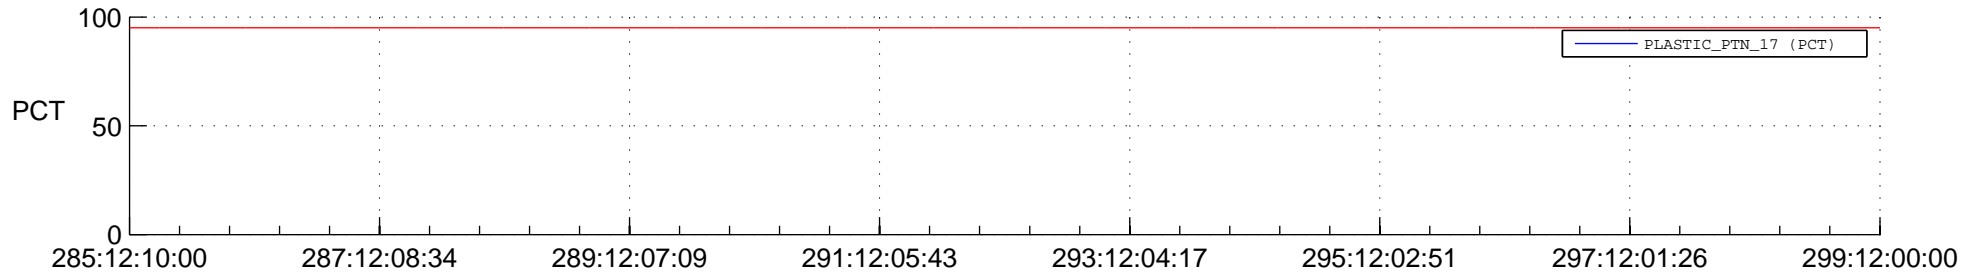

STEREO AHEAD SSR PCT Full Prediction

SWAVES_Percent_Full_Prediction

IMPACT_Percent_Full_Prediction

PLASTIC_Percent_Full_Prediction

Spacecraft_DownLink_Rate

Ground Time (2014:285:12:10:00.000 -2014:299:12:00:00.000)