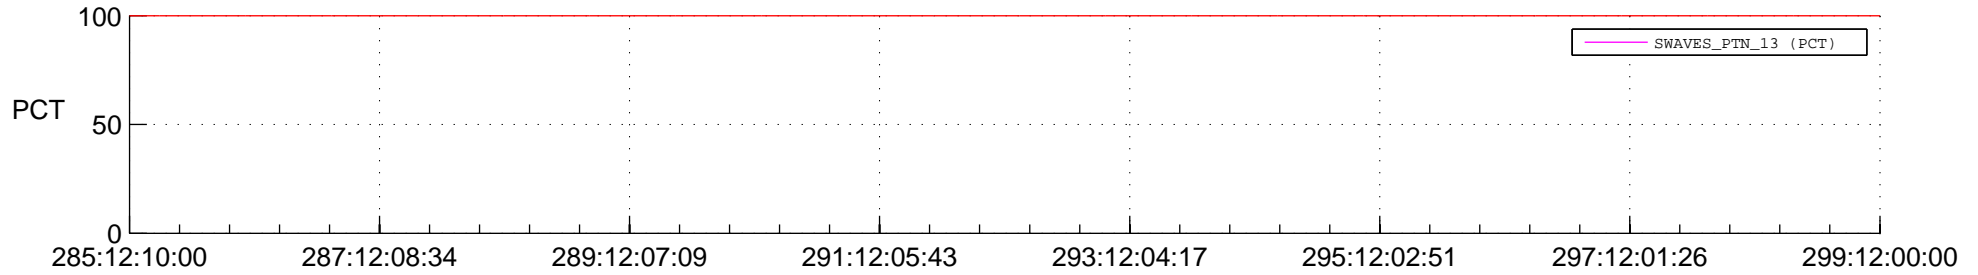

STEREO AHEAD SSR PCT Full Prediction

SWAVES_Percent_Full_Prediction

IMPACT_Percent_Full_Prediction

PLASTIC_Percent_Full_Prediction

Spacecraft_DownLink_Rate

Ground Time (2014:285:12:10:00.000 -2014:299:12:00:00.000)