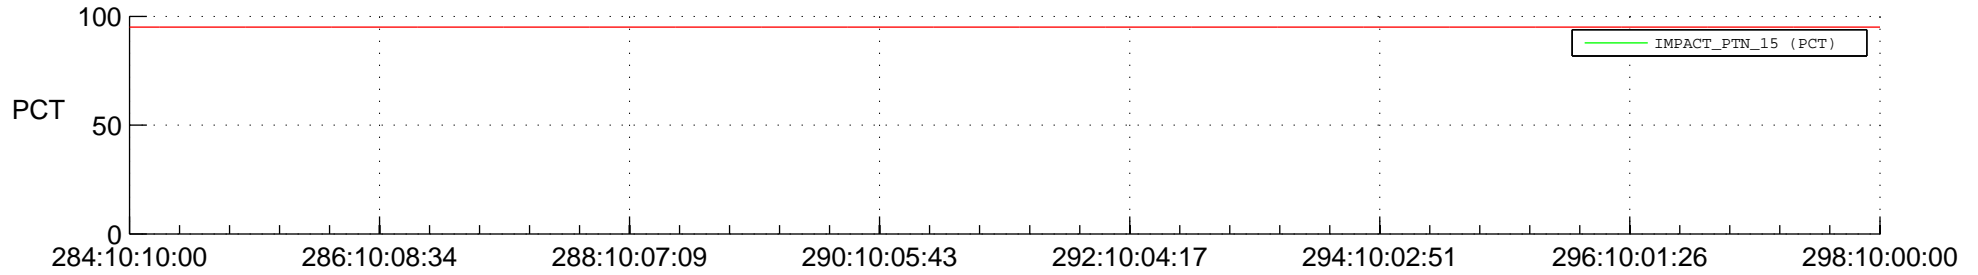

STEREO AHEAD SSR PCT Full Prediction

SWAVES_Percent_Full_Prediction

IMPACT_Percent_Full_Prediction

PLASTIC_Percent_Full_Prediction

Spacecraft_DownLink_Rate

Ground Time (2014:284:10:10:00.000 -2014:298:10:00:00.000)