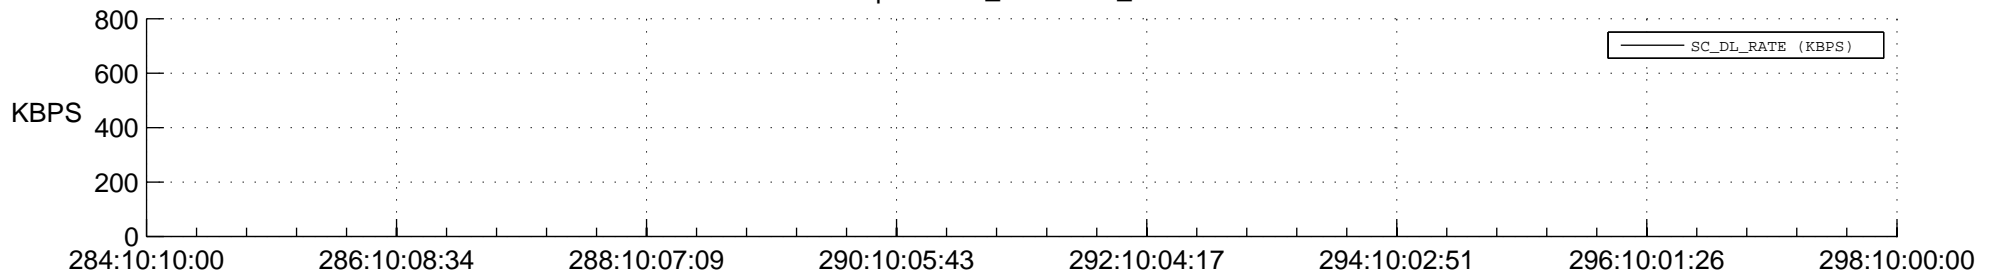

STEREO AHEAD SSR PCT Full Prediction

SWAVES_Percent_Full_Prediction

IMPACT_Percent_Full_Prediction

PLASTIC_Percent_Full_Prediction

Spacecraft_DownLink_Rate

Ground Time (2014:284:10:10:00.000 -2014:298:10:00:00.000)