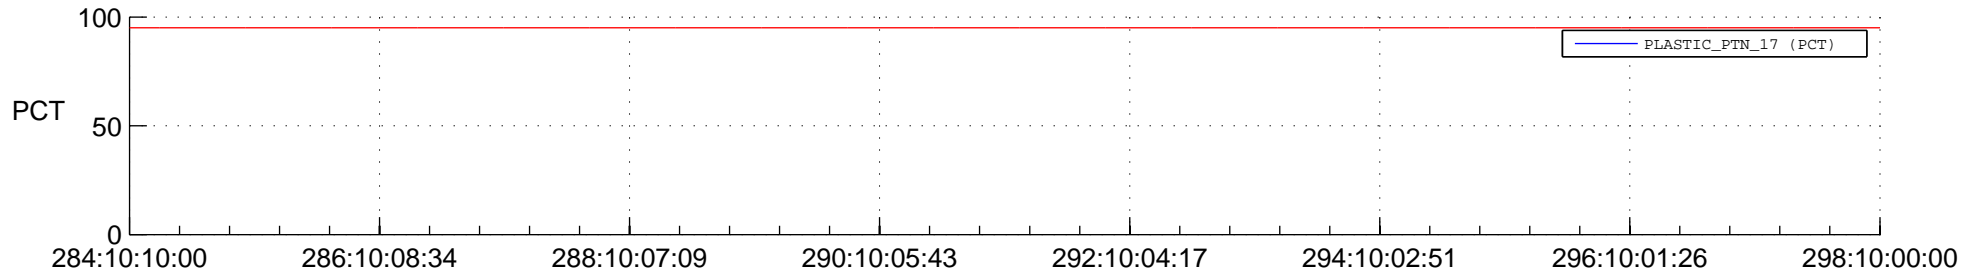

STEREO AHEAD SSR PCT Full Prediction

SWAVES_Percent_Full_Prediction

IMPACT_Percent_Full_Prediction

PLASTIC_Percent_Full_Prediction

Spacecraft_DownLink_Rate

Ground Time (2014:284:10:10:00.000 -2014:298:10:00:00.000)