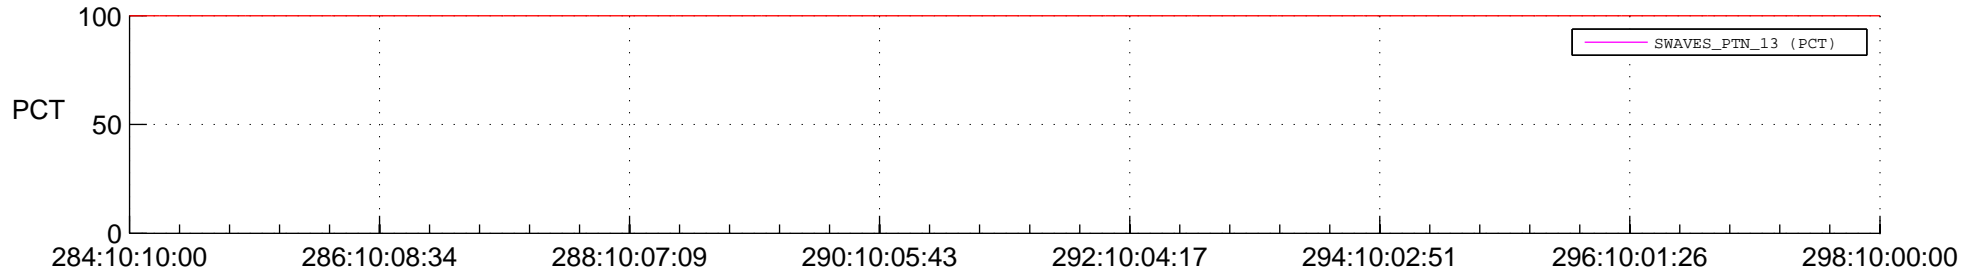

STEREO AHEAD SSR PCT Full Prediction

SWAVES_Percent_Full_Prediction

IMPACT_Percent_Full_Prediction

PLASTIC_Percent_Full_Prediction

Spacecraft_DownLink_Rate

Ground Time (2014:284:10:10:00.000 -2014:298:10:00:00.000)