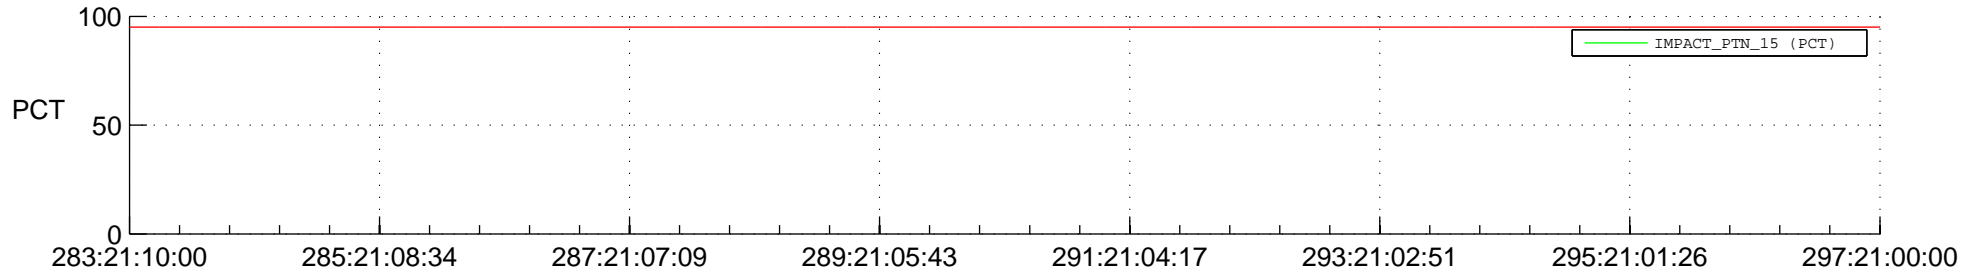

STEREO AHEAD SSR PCT Full Prediction

SWAVES_Percent_Full_Prediction

IMPACT_Percent_Full_Prediction

PLASTIC_Percent_Full_Prediction

Spacecraft_DownLink_Rate

Ground Time (2014:283:21:10:00.000 -2014:297:21:00:00.000)