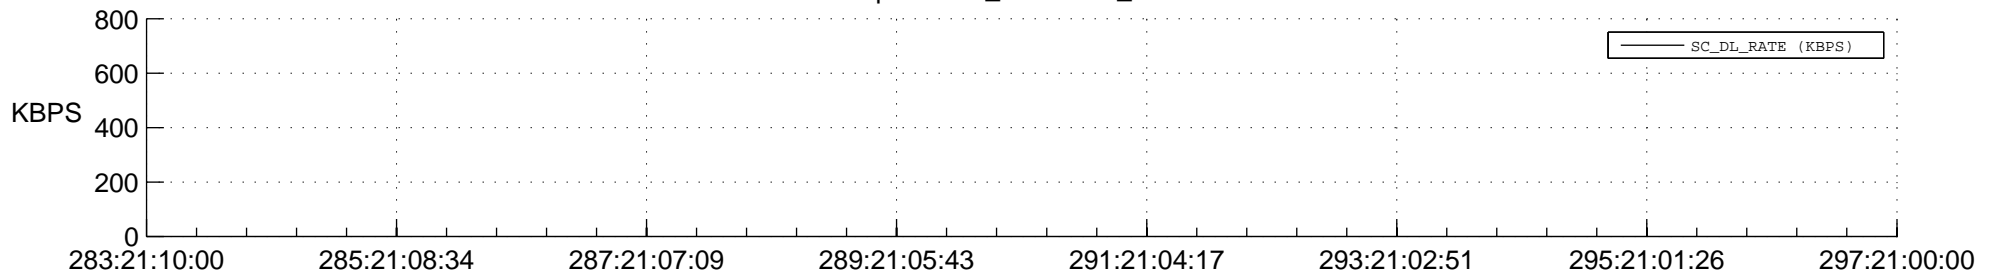

STEREO AHEAD SSR PCT Full Prediction

SWAVES_Percent_Full_Prediction

IMPACT_Percent_Full_Prediction

PLASTIC_Percent_Full_Prediction

Spacecraft_DownLink_Rate

Ground Time (2014:283:21:10:00.000 -2014:297:21:00:00.000)