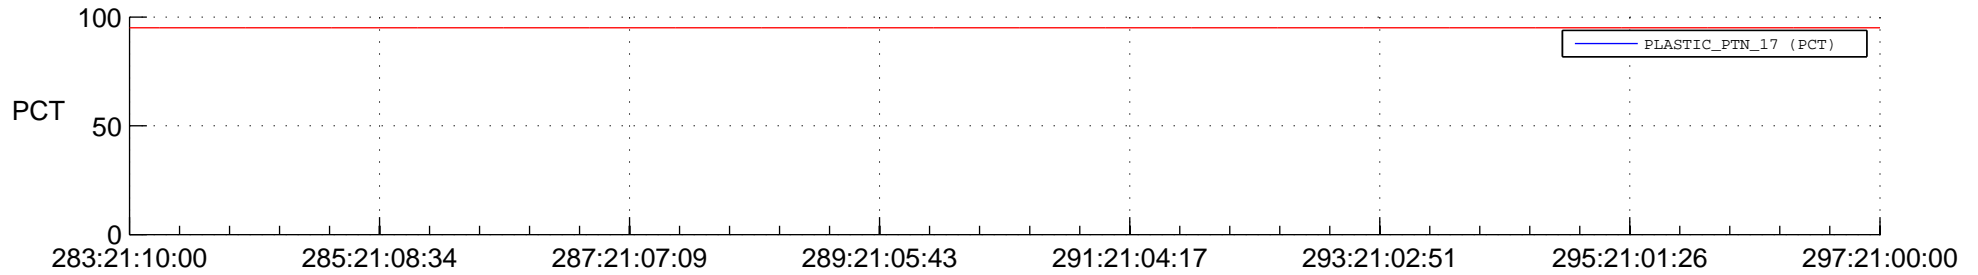

STEREO AHEAD SSR PCT Full Prediction

SWAVES_Percent_Full_Prediction

IMPACT_Percent_Full_Prediction

PLASTIC_Percent_Full_Prediction

Spacecraft_DownLink_Rate

Ground Time (2014:283:21:10:00.000 -2014:297:21:00:00.000)