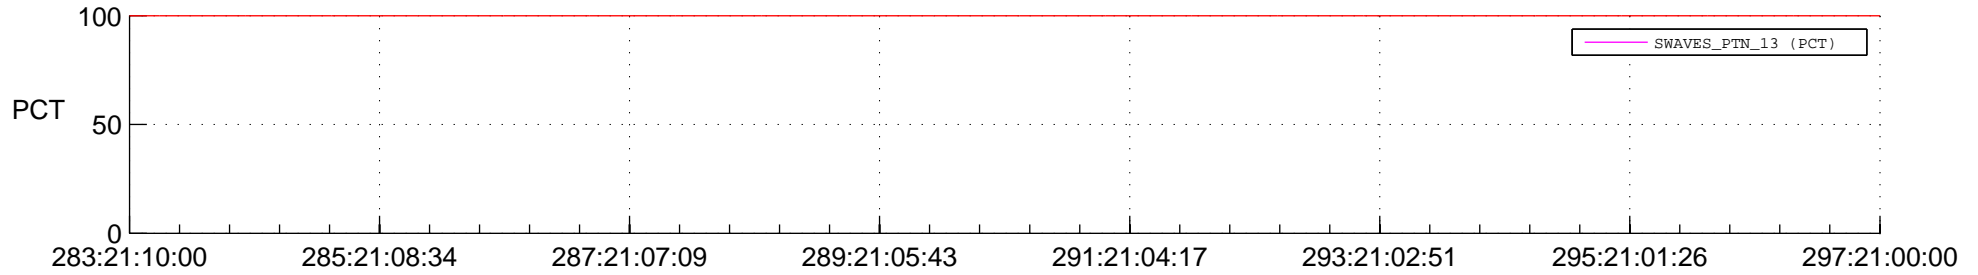

STEREO AHEAD SSR PCT Full Prediction

SWAVES_Percent_Full_Prediction

IMPACT_Percent_Full_Prediction

PLASTIC_Percent_Full_Prediction

Spacecraft_DownLink_Rate

Ground Time (2014:283:21:10:00.000 -2014:297:21:00:00.000)