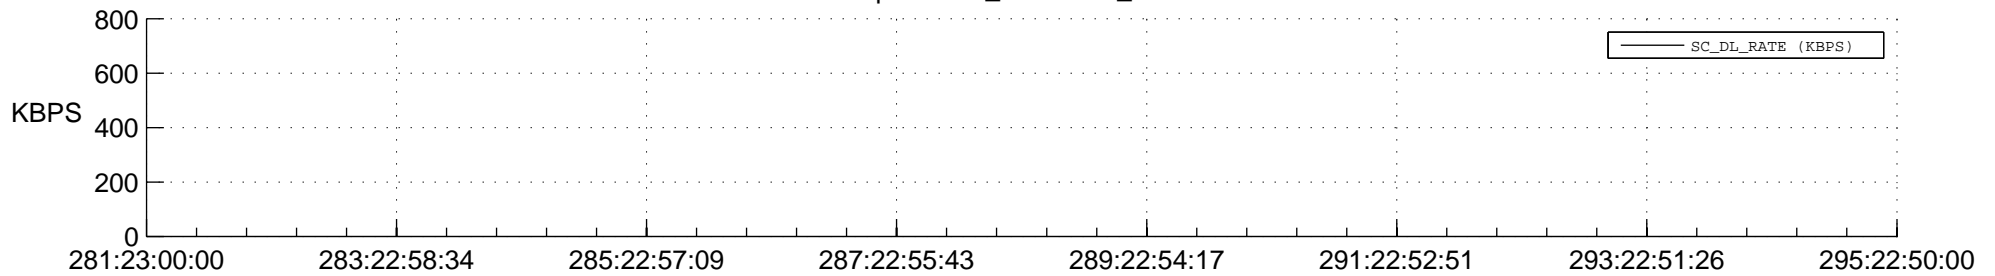

## Spacecraft\_DownLink\_Rate

Ground Time (2014:281:23:00:00.000 -2014:295:22:50:00.000)