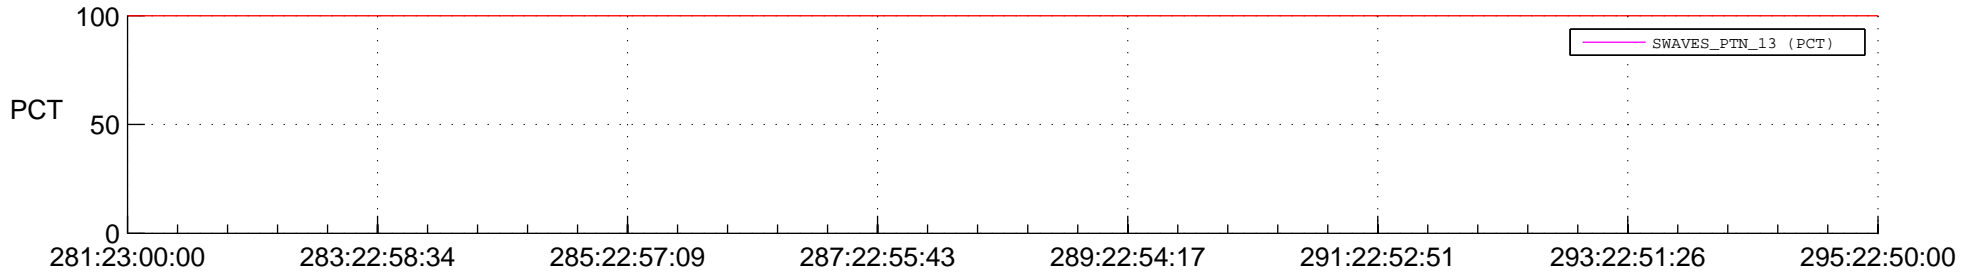

STEREO AHEAD SSR PCT Full Prediction

SWAVES_Percent_Full_Prediction