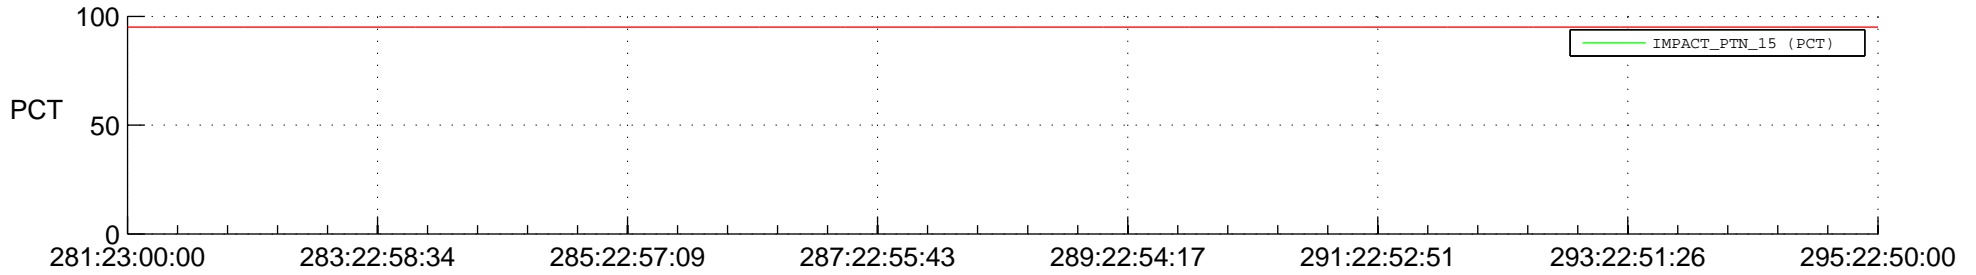

IMPACT_Percent_Full_Prediction