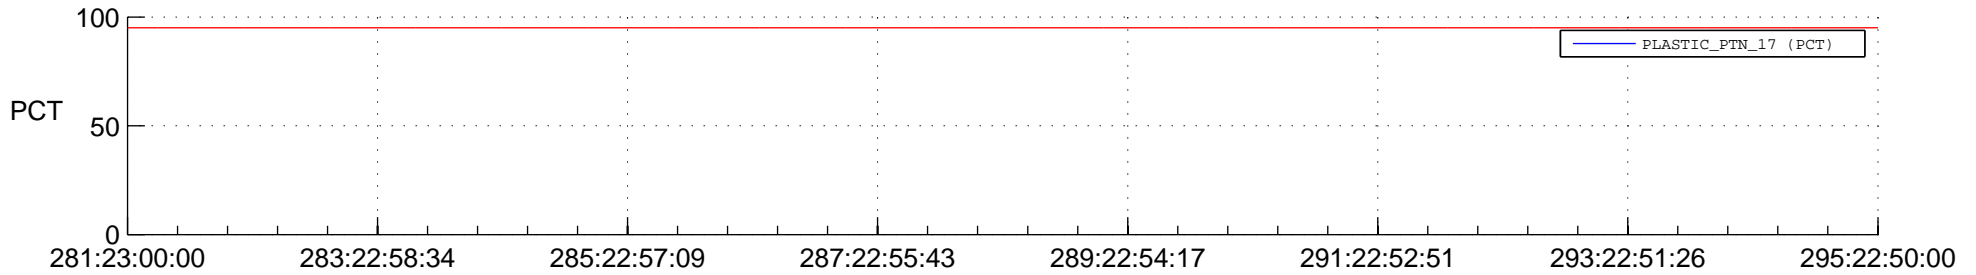

## Spacecraft\_DownLink\_Rate

Ground Time (2014:281:23:00:00.000 -2014:295:22:50:00.000)