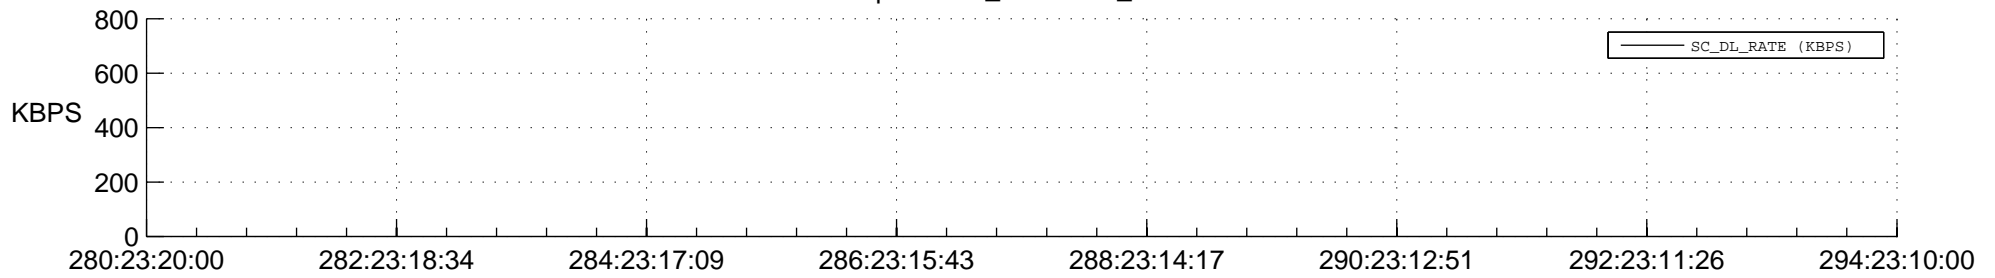

## Spacecraft\_DownLink\_Rate

Ground Time (2014:280:23:20:00.000 -2014:294:23:10:00.000)