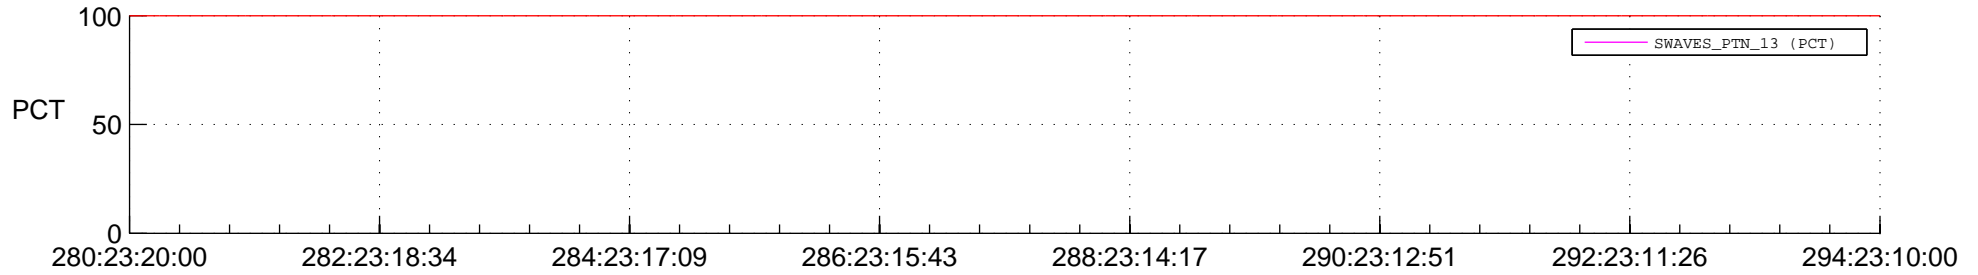

STEREO AHEAD SSR PCT Full Prediction

SWAVES_Percent_Full_Prediction