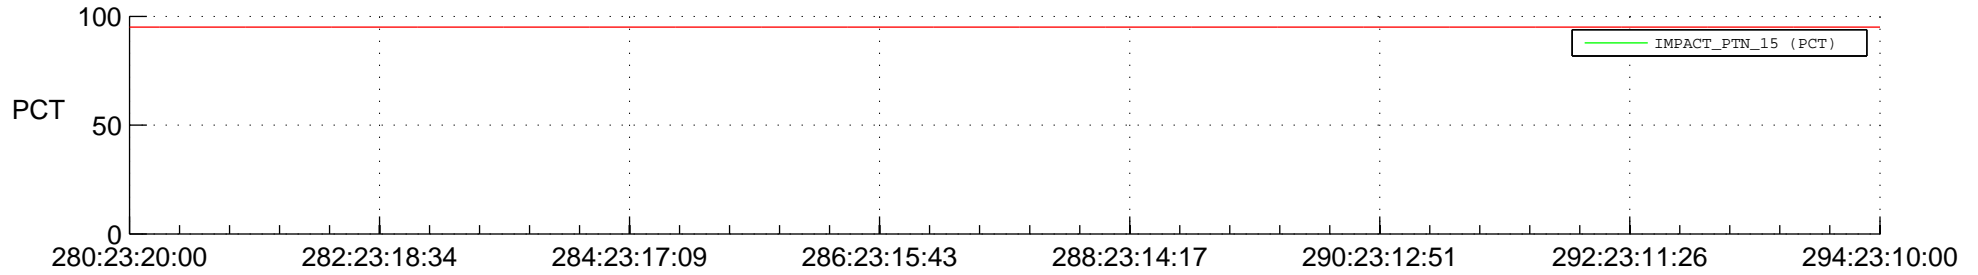

IMPACT_Percent_Full_Prediction