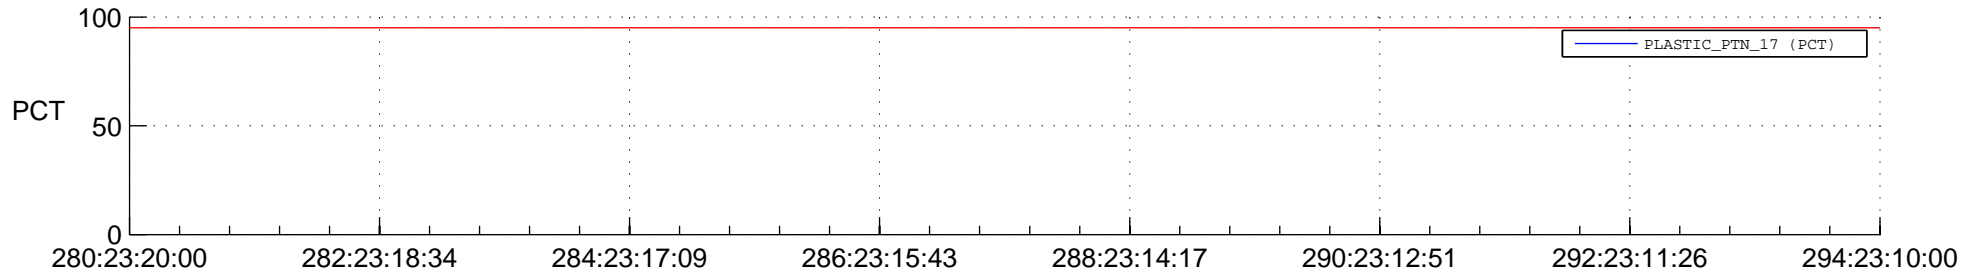

## Spacecraft\_DownLink\_Rate

Ground Time (2014:280:23:20:00.000 -2014:294:23:10:00.000)