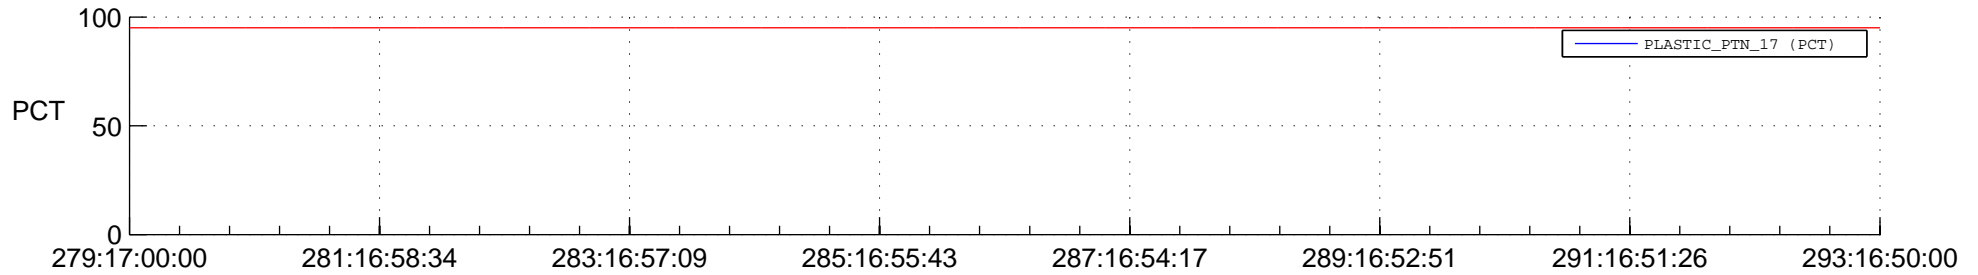

STEREO AHEAD SSR PCT Full Prediction

SWAVES_Percent_Full_Prediction

IMPACT_Percent_Full_Prediction

PLASTIC_Percent_Full_Prediction

Spacecraft_DownLink_Rate