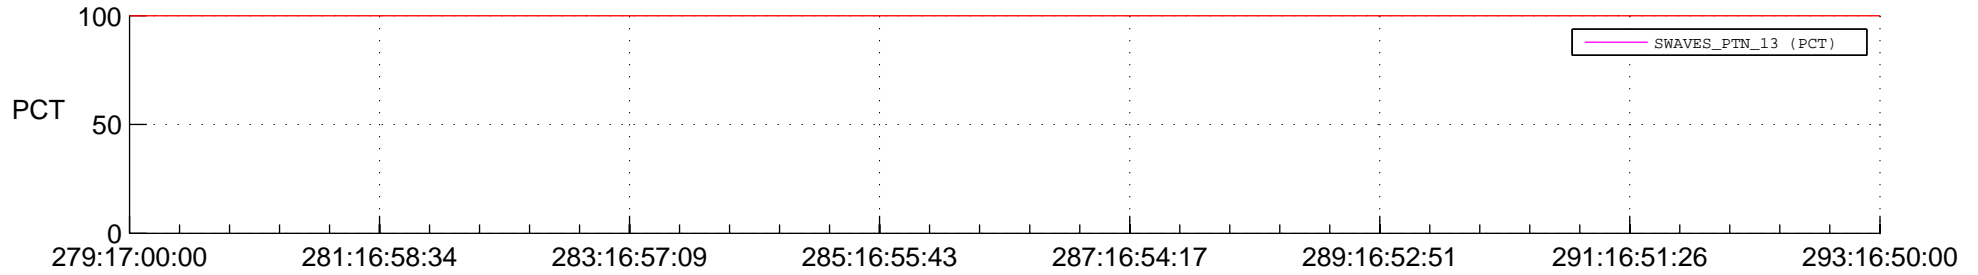

STEREO AHEAD SSR PCT Full Prediction

SWAVES_Percent_Full_Prediction

IMPACT_Percent_Full_Prediction

PLASTIC_Percent_Full_Prediction

Spacecraft_DownLink_Rate