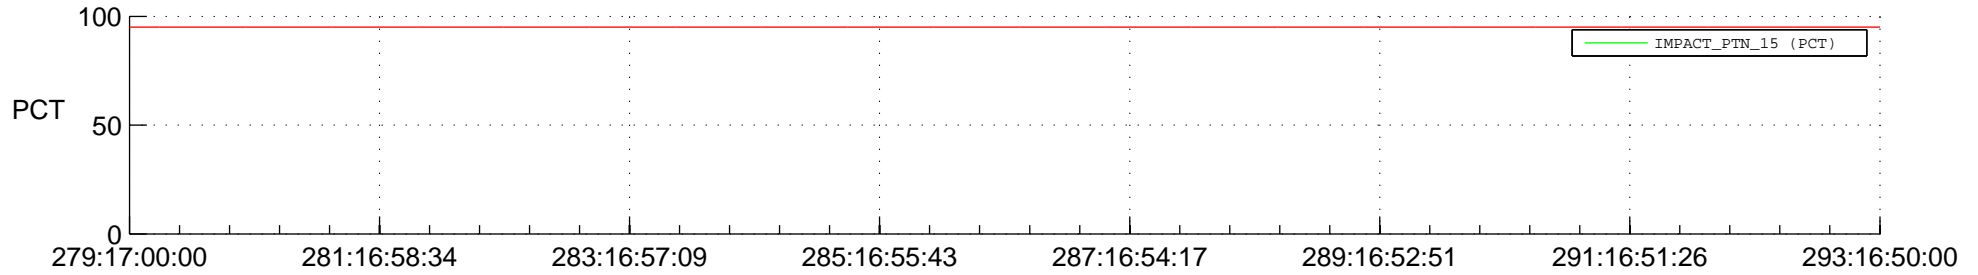

STEREO AHEAD SSR PCT Full Prediction

SWAVES_Percent_Full_Prediction

IMPACT_Percent_Full_Prediction

PLASTIC_Percent_Full_Prediction

Spacecraft_DownLink_Rate