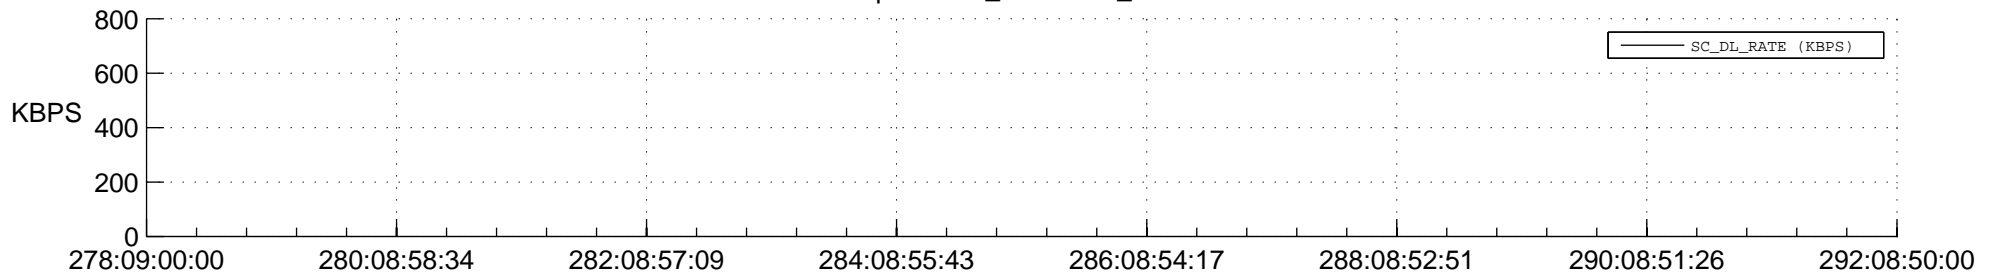

STEREO AHEAD SSR PCT Full Prediction

SWAVES_Percent_Full_Prediction

IMPACT_Percent_Full_Prediction

PLASTIC_Percent_Full_Prediction

Spacecraft_DownLink_Rate

Ground Time (2014:278:09:00:00.000 -2014:292:08:50:00.000)