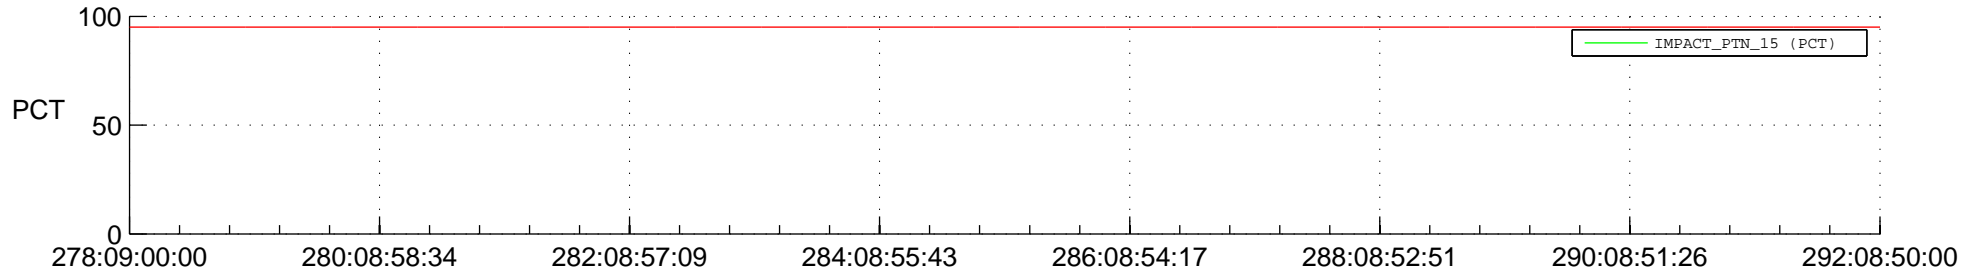

STEREO AHEAD SSR PCT Full Prediction

SWAVES_Percent_Full_Prediction

IMPACT_Percent_Full_Prediction

PLASTIC_Percent_Full_Prediction

Spacecraft_DownLink_Rate

Ground Time (2014:278:09:00:00.000 -2014:292:08:50:00.000)