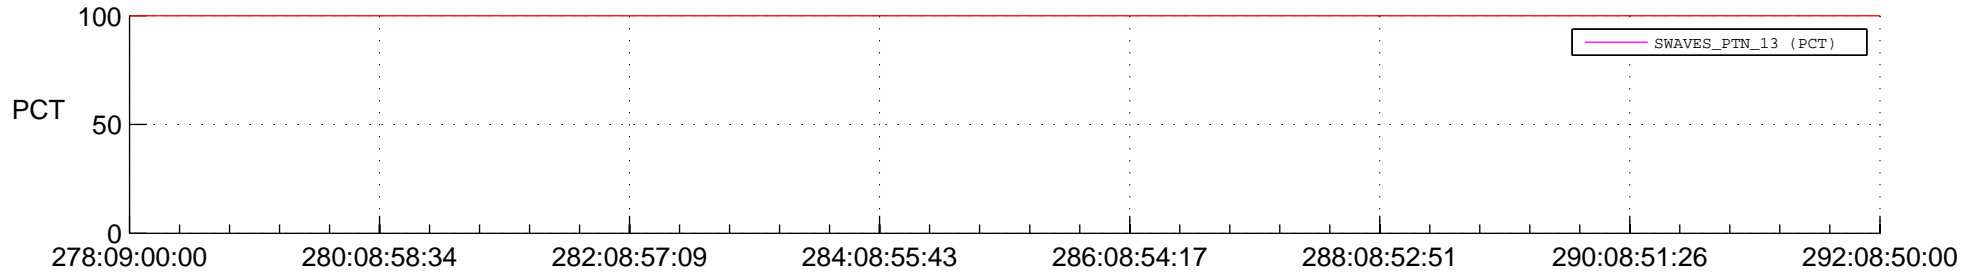

STEREO AHEAD SSR PCT Full Prediction

SWAVES_Percent_Full_Prediction

IMPACT_Percent_Full_Prediction

PLASTIC_Percent_Full_Prediction

Spacecraft_DownLink_Rate

Ground Time (2014:278:09:00:00.000 -2014:292:08:50:00.000)