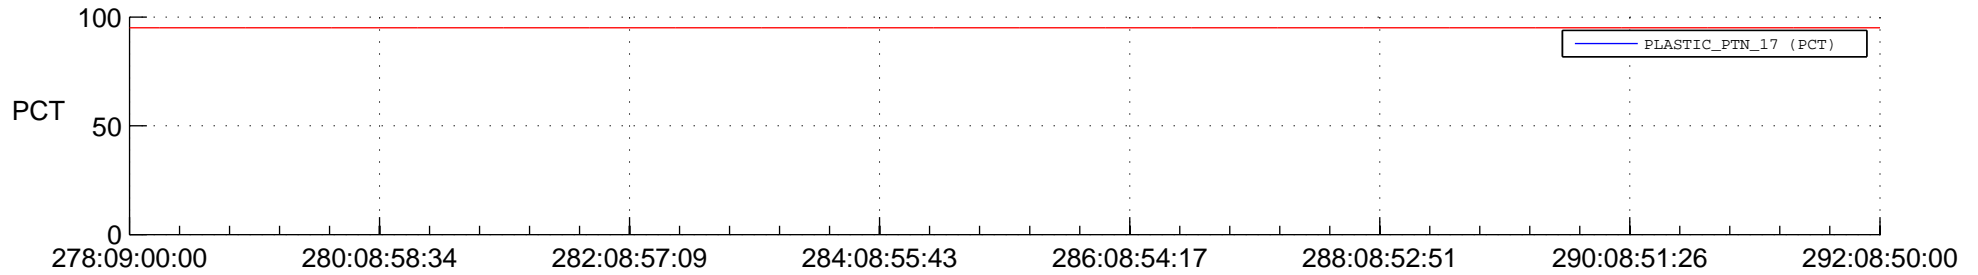

STEREO AHEAD SSR PCT Full Prediction

SWAVES_Percent_Full_Prediction

IMPACT_Percent_Full_Prediction

PLASTIC_Percent_Full_Prediction

Spacecraft_DownLink_Rate

Ground Time (2014:278:09:00:00.000 -2014:292:08:50:00.000)