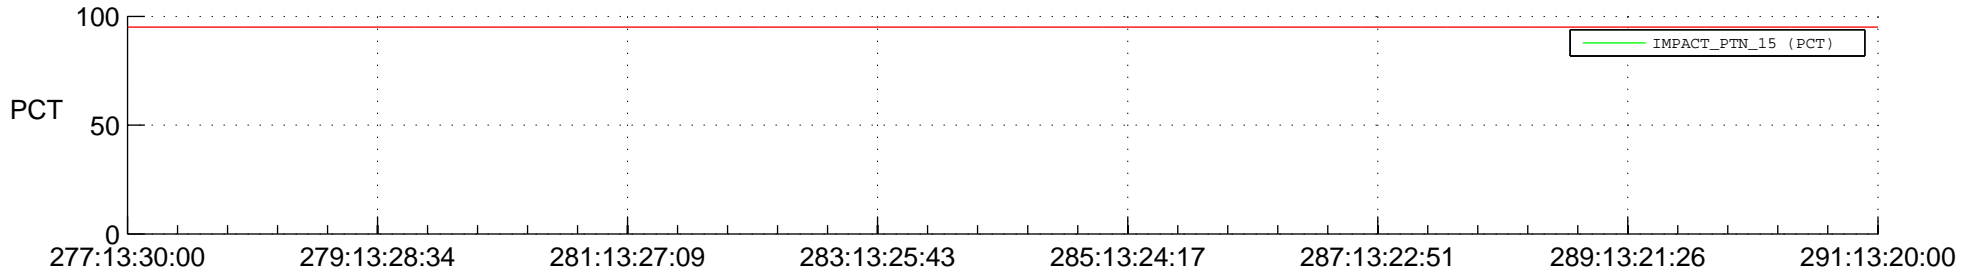

STEREO AHEAD SSR PCT Full Prediction

SWAVES_Percent_Full_Prediction

IMPACT_Percent_Full_Prediction

PLASTIC_Percent_Full_Prediction

Spacecraft_DownLink_Rate

Ground Time (2014:277:13:30:00.000 -2014:291:13:20:00.000)