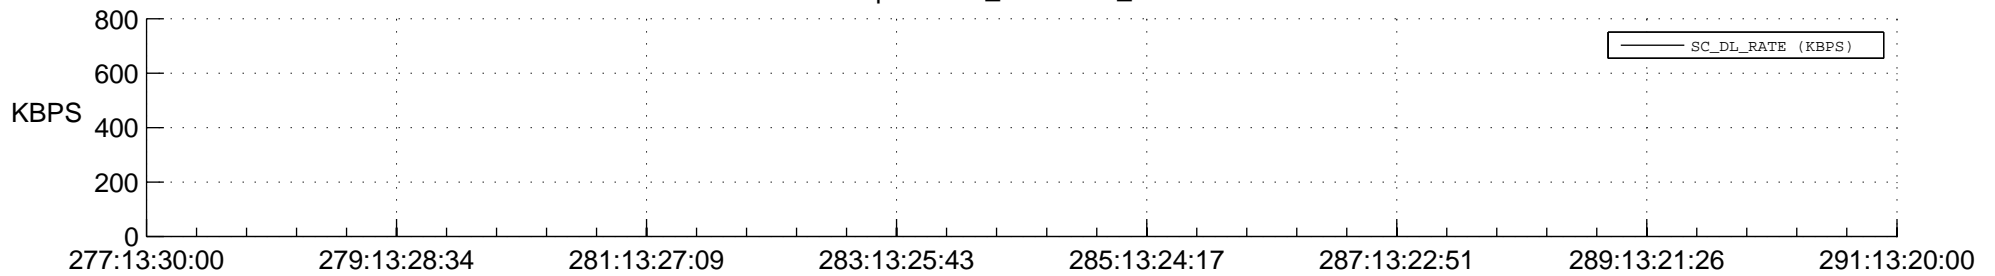

STEREO AHEAD SSR PCT Full Prediction

SWAVES_Percent_Full_Prediction

IMPACT_Percent_Full_Prediction

PLASTIC_Percent_Full_Prediction

Spacecraft_DownLink_Rate

Ground Time (2014:277:13:30:00.000 -2014:291:13:20:00.000)