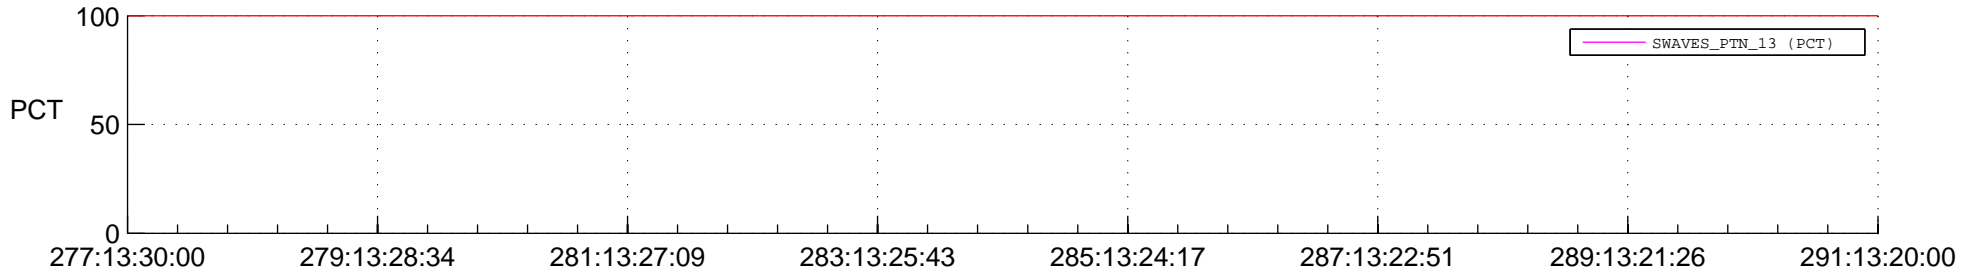

STEREO AHEAD SSR PCT Full Prediction

SWAVES_Percent_Full_Prediction

IMPACT_Percent_Full_Prediction

PLASTIC_Percent_Full_Prediction

Spacecraft_DownLink_Rate

Ground Time (2014:277:13:30:00.000 -2014:291:13:20:00.000)