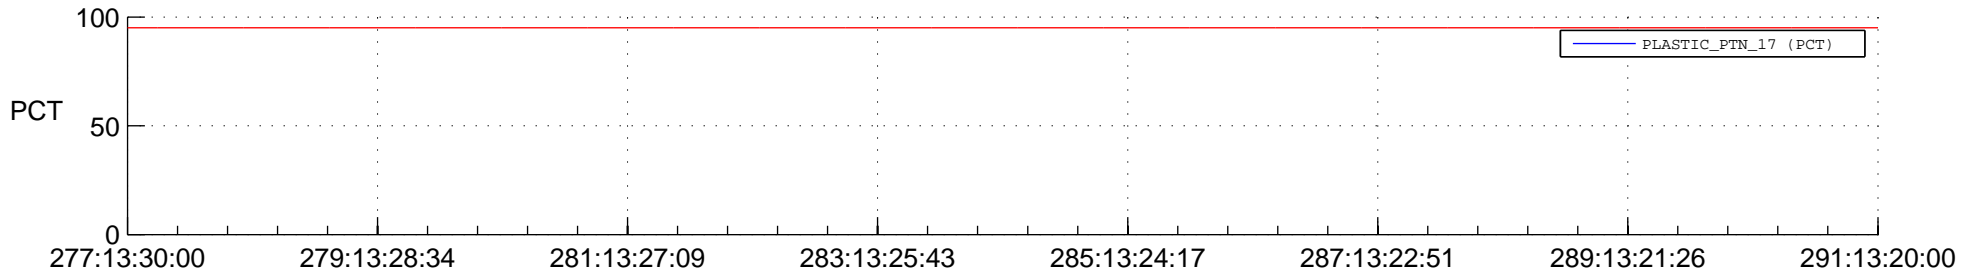

STEREO AHEAD SSR PCT Full Prediction

SWAVES_Percent_Full_Prediction

IMPACT_Percent_Full_Prediction

PLASTIC_Percent_Full_Prediction

Spacecraft_DownLink_Rate

Ground Time (2014:277:13:30:00.000 -2014:291:13:20:00.000)