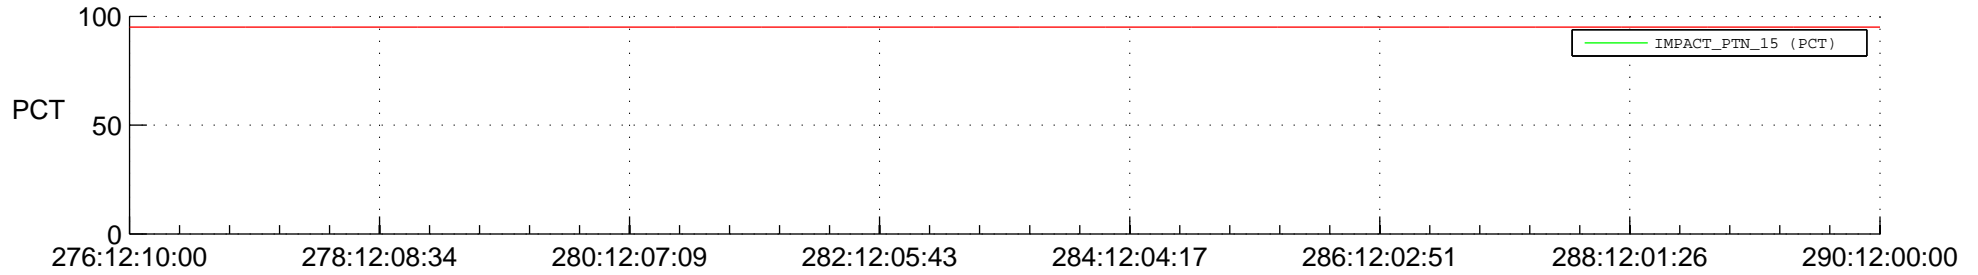

IMPACT_Percent_Full_Prediction