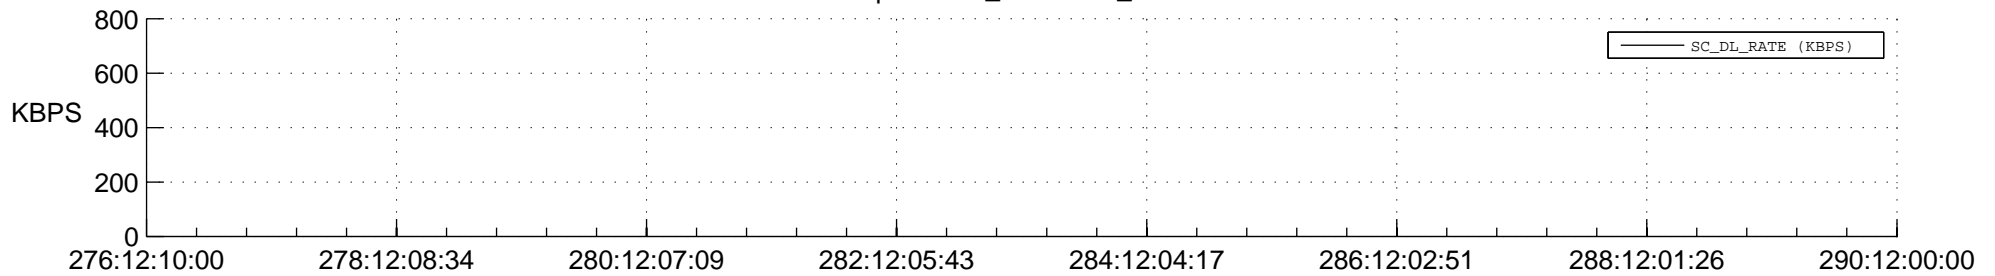

## Spacecraft\_DownLink\_Rate

Ground Time (2014:276:12:10:00.000 -2014:290:12:00:00.000)