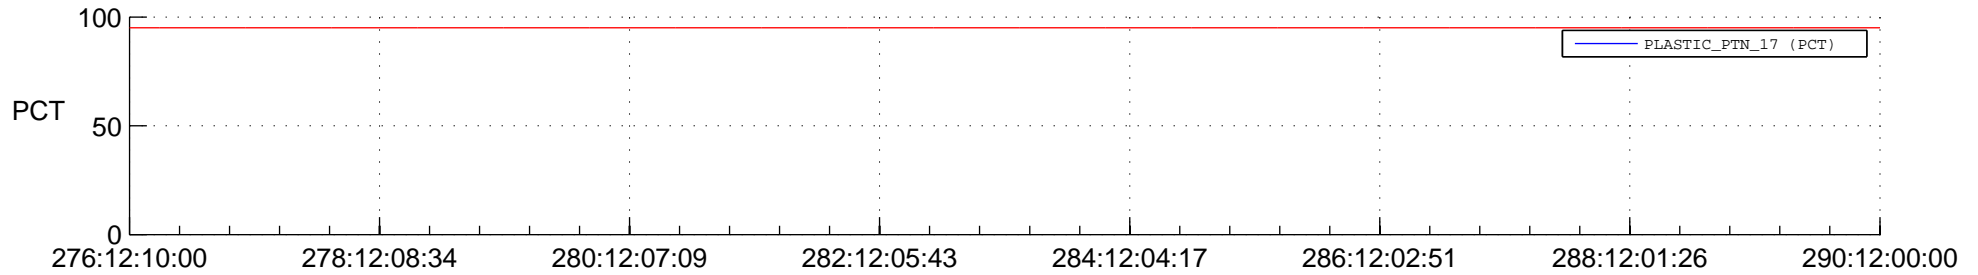

## Spacecraft\_DownLink\_Rate

Ground Time (2014:276:12:10:00.000 -2014:290:12:00:00.000)