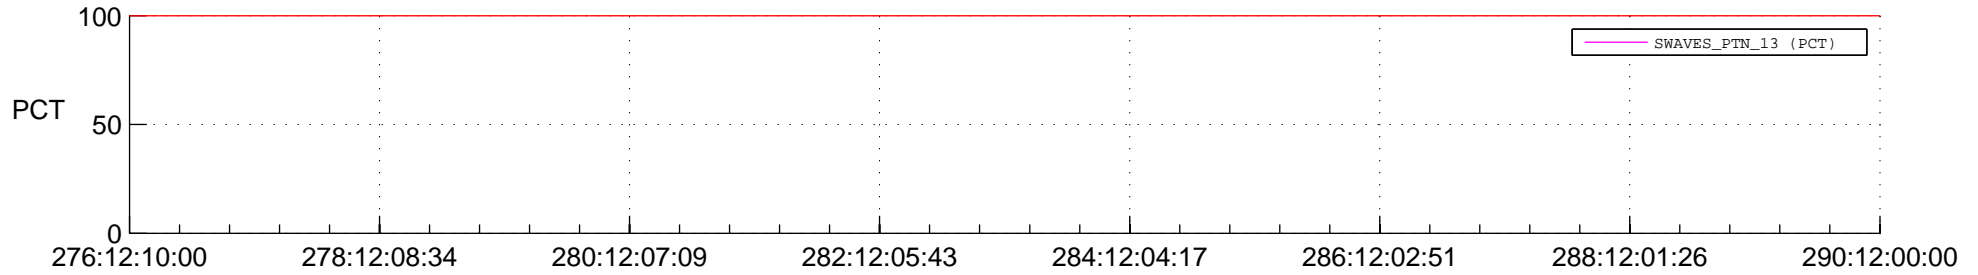

STEREO AHEAD SSR PCT Full Prediction

SWAVES_Percent_Full_Prediction