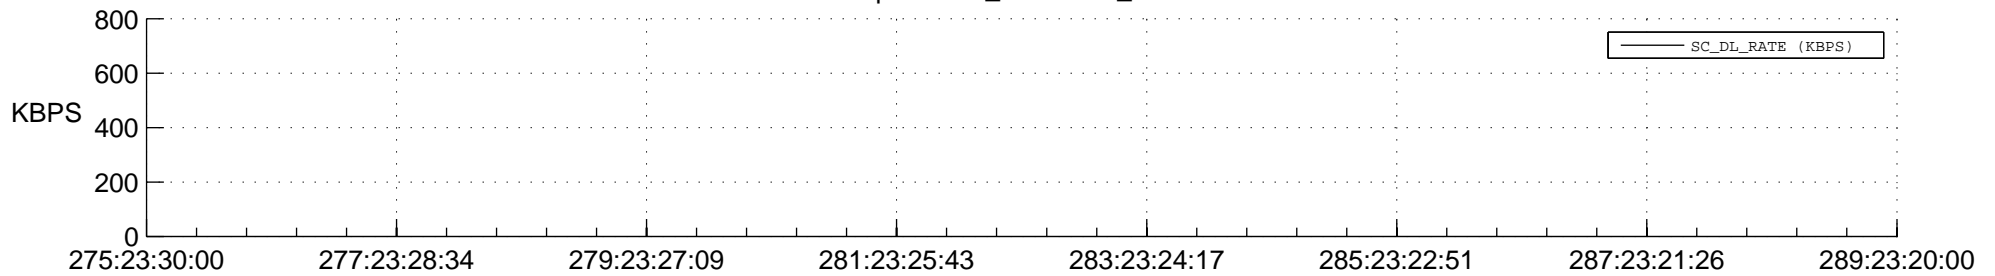

STEREO AHEAD SSR PCT Full Prediction

SWAVES_Percent_Full_Prediction

IMPACT_Percent_Full_Prediction

PLASTIC_Percent_Full_Prediction

Spacecraft_DownLink_Rate

Ground Time (2014:275:23:30:00.000 -2014:289:23:20:00.000)