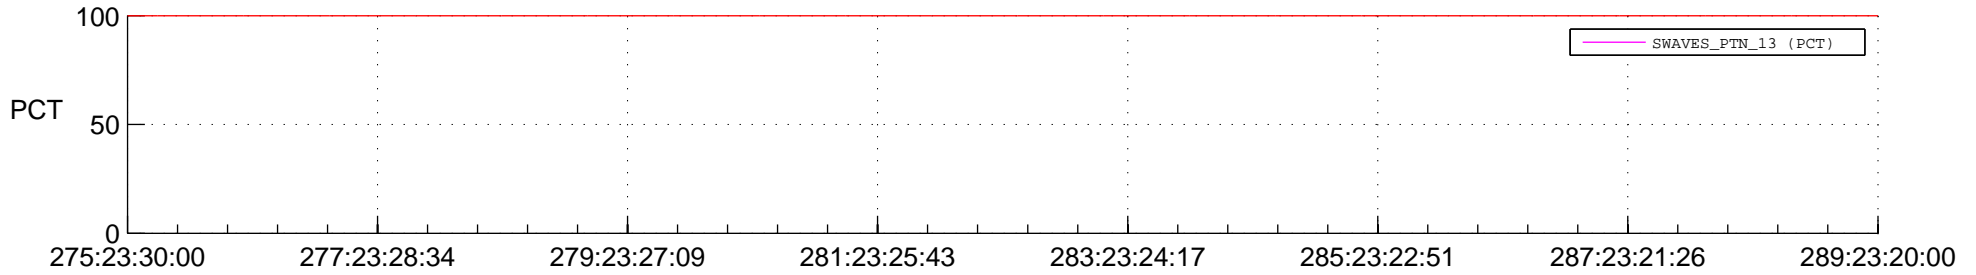

STEREO AHEAD SSR PCT Full Prediction

SWAVES_Percent_Full_Prediction

IMPACT_Percent_Full_Prediction

PLASTIC_Percent_Full_Prediction

Spacecraft_DownLink_Rate

Ground Time (2014:275:23:30:00.000 -2014:289:23:20:00.000)