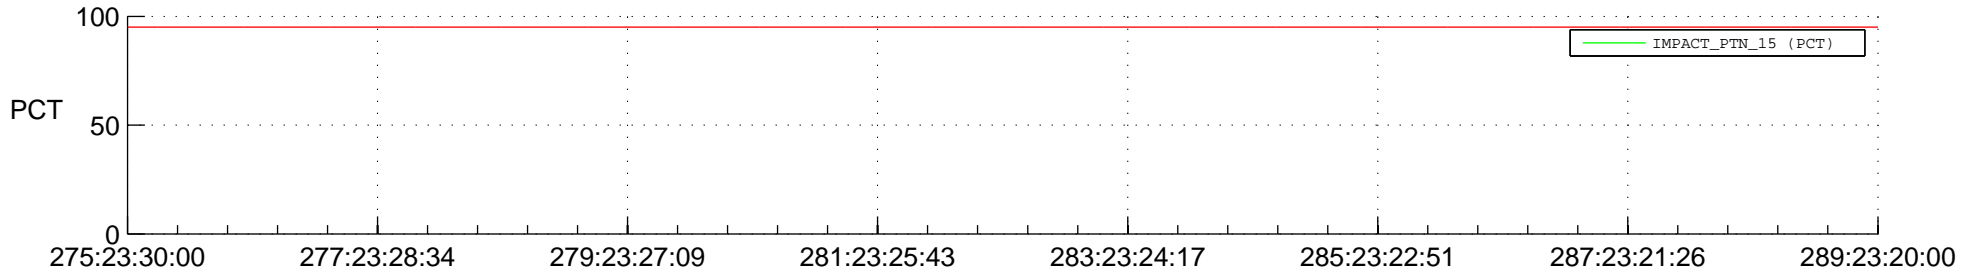

STEREO AHEAD SSR PCT Full Prediction

SWAVES_Percent_Full_Prediction

IMPACT_Percent_Full_Prediction

PLASTIC_Percent_Full_Prediction

Spacecraft_DownLink_Rate

Ground Time (2014:275:23:30:00.000 -2014:289:23:20:00.000)