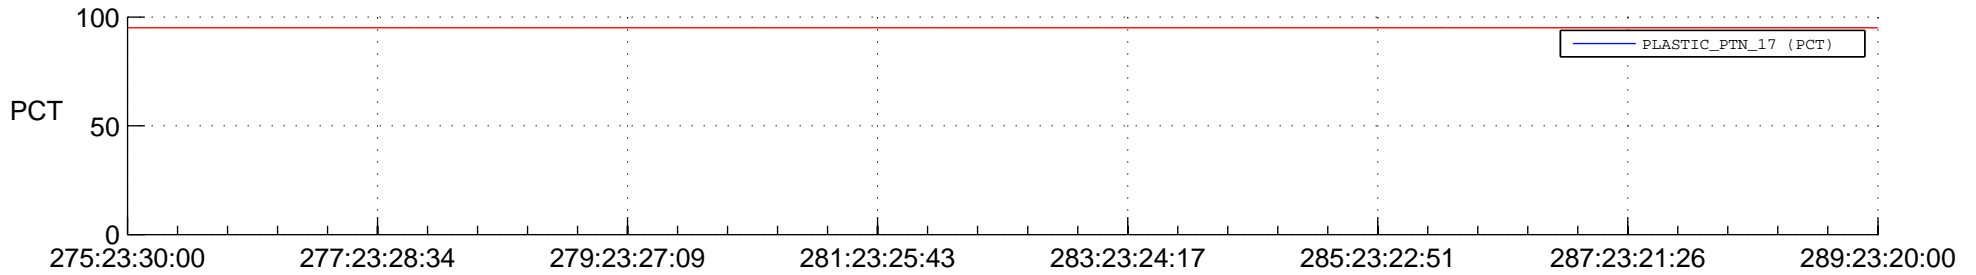

STEREO AHEAD SSR PCT Full Prediction

SWAVES_Percent_Full_Prediction

IMPACT_Percent_Full_Prediction

PLASTIC_Percent_Full_Prediction

Spacecraft_DownLink_Rate

Ground Time (2014:275:23:30:00.000 -2014:289:23:20:00.000)