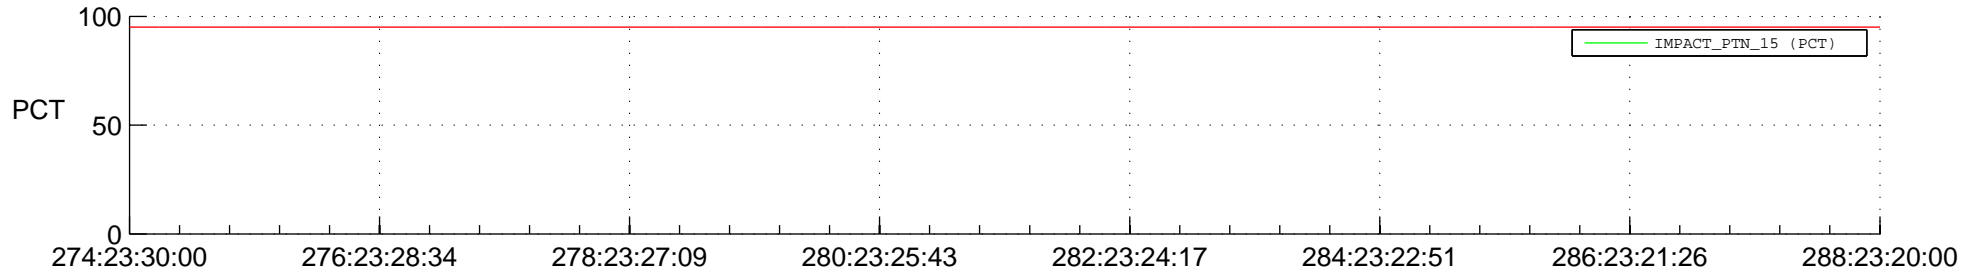

STEREO AHEAD SSR PCT Full Prediction

SWAVES_Percent_Full_Prediction

IMPACT_Percent_Full_Prediction

PLASTIC_Percent_Full_Prediction

Spacecraft_DownLink_Rate

Ground Time (2014:274:23:30:00.000 -2014:288:23:20:00.000)