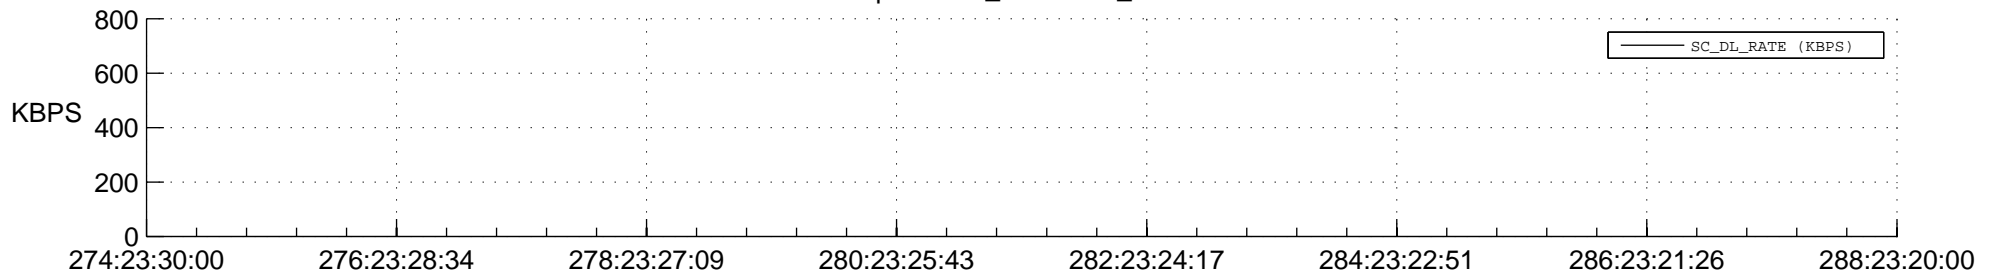

STEREO AHEAD SSR PCT Full Prediction

SWAVES_Percent_Full_Prediction

IMPACT_Percent_Full_Prediction

PLASTIC_Percent_Full_Prediction

Spacecraft_DownLink_Rate

Ground Time (2014:274:23:30:00.000 -2014:288:23:20:00.000)