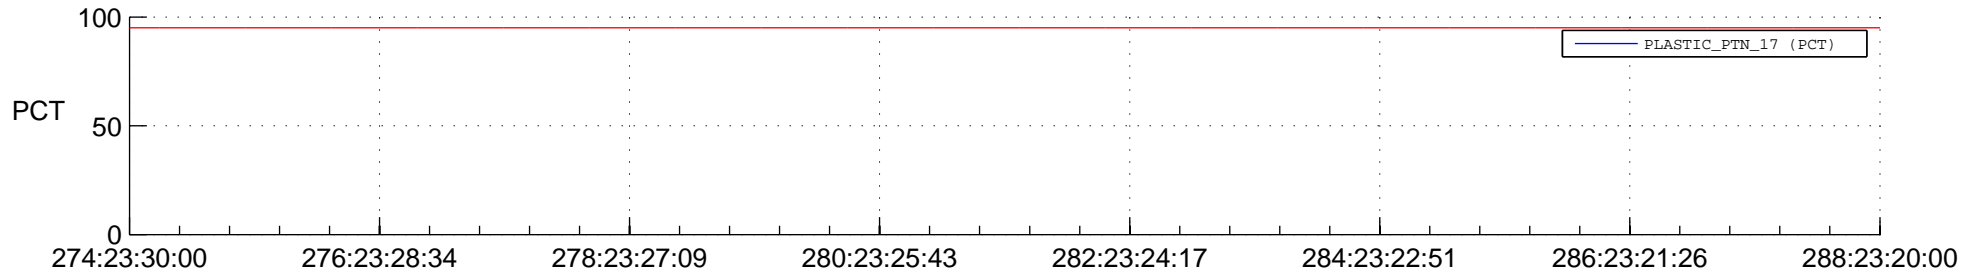

STEREO AHEAD SSR PCT Full Prediction

SWAVES_Percent_Full_Prediction

IMPACT_Percent_Full_Prediction

PLASTIC_Percent_Full_Prediction

Spacecraft_DownLink_Rate

Ground Time (2014:274:23:30:00.000 -2014:288:23:20:00.000)