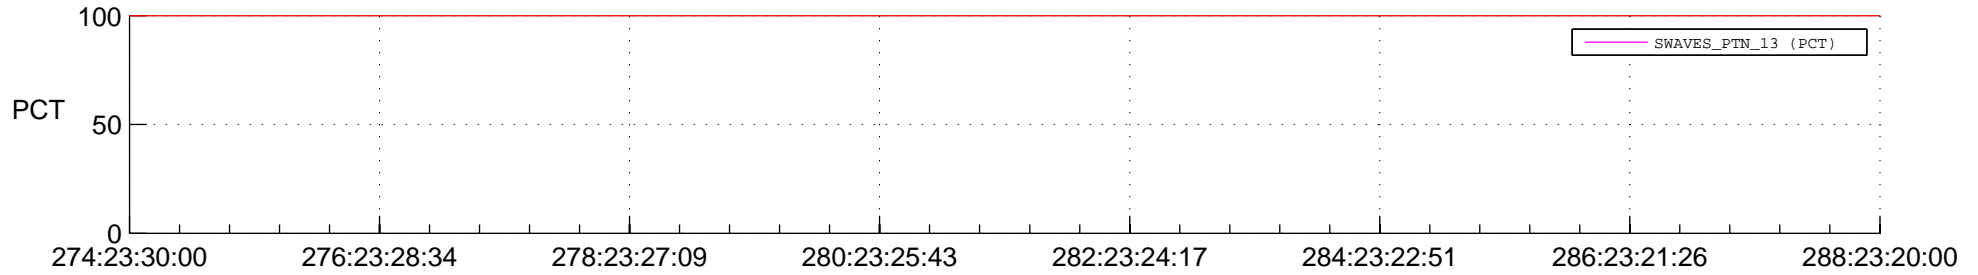

STEREO AHEAD SSR PCT Full Prediction

SWAVES_Percent_Full_Prediction

IMPACT_Percent_Full_Prediction

PLASTIC_Percent_Full_Prediction

Spacecraft_DownLink_Rate

Ground Time (2014:274:23:30:00.000 -2014:288:23:20:00.000)