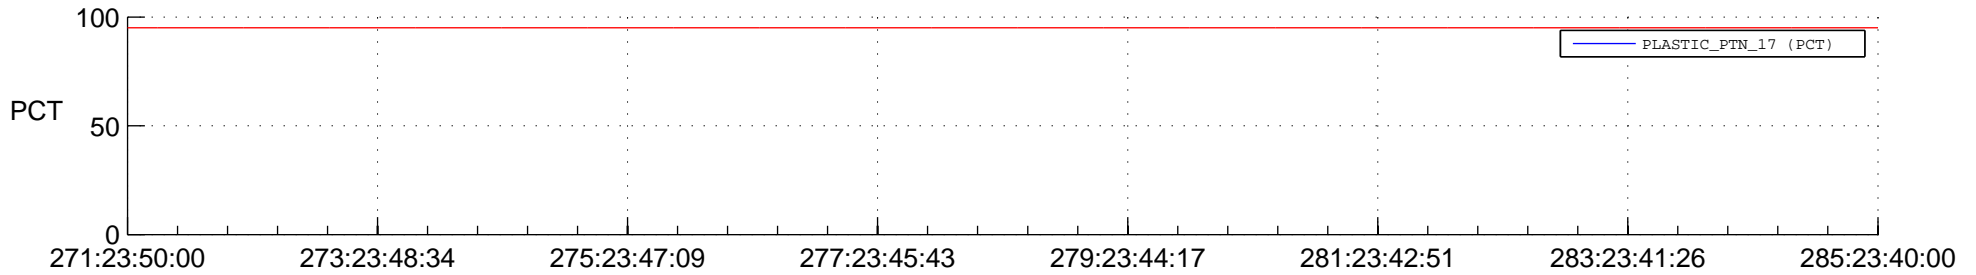

STEREO AHEAD SSR PCT Full Prediction

SWAVES_Percent_Full_Prediction

IMPACT_Percent_Full_Prediction

PLASTIC_Percent_Full_Prediction

Spacecraft_DownLink_Rate

Ground Time (2014:271:23:50:00.000 -2014:285:23:40:00.000)