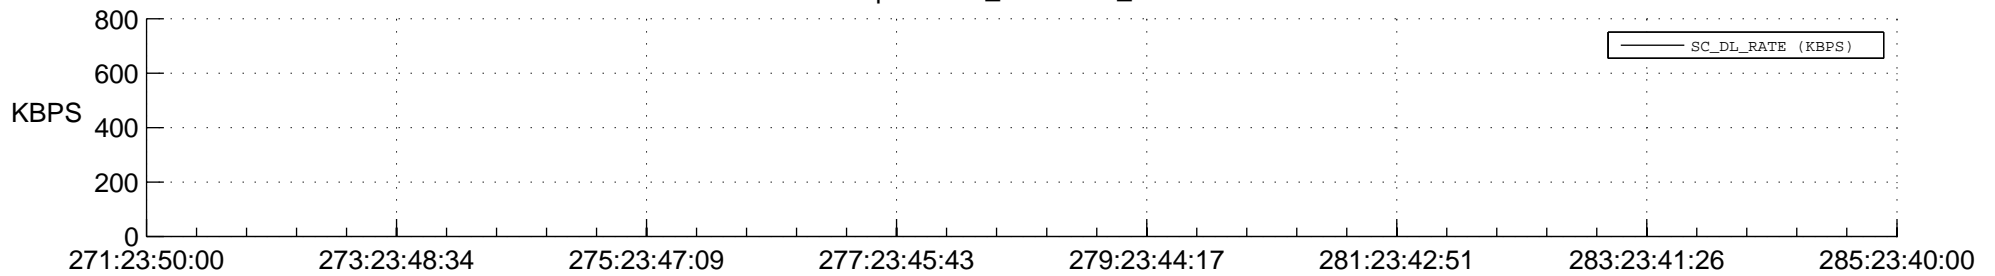

STEREO AHEAD SSR PCT Full Prediction

SWAVES_Percent_Full_Prediction

IMPACT_Percent_Full_Prediction

PLASTIC_Percent_Full_Prediction

Spacecraft_DownLink_Rate

Ground Time (2014:271:23:50:00.000 -2014:285:23:40:00.000)