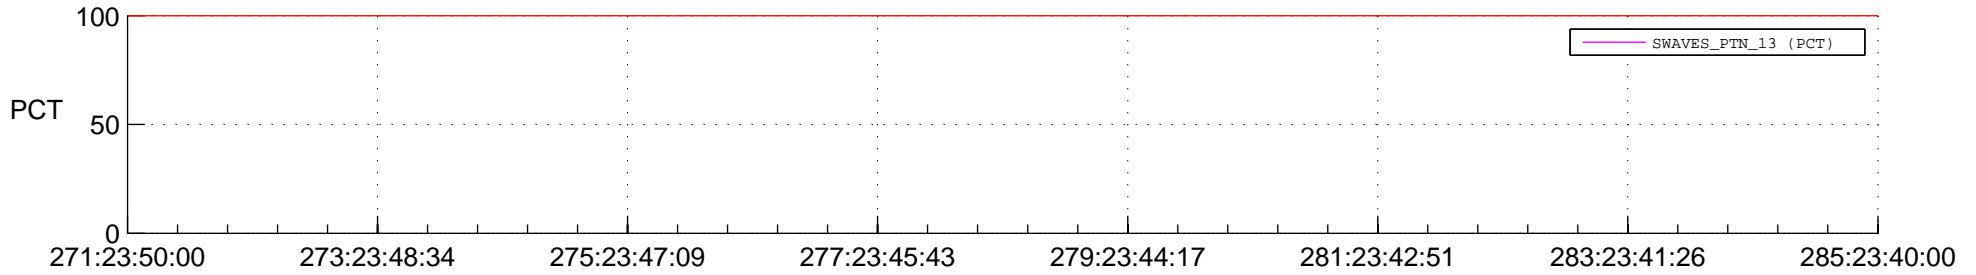

STEREO AHEAD SSR PCT Full Prediction

SWAVES_Percent_Full_Prediction

IMPACT_Percent_Full_Prediction

PLASTIC_Percent_Full_Prediction

Spacecraft_DownLink_Rate

Ground Time (2014:271:23:50:00.000 -2014:285:23:40:00.000)