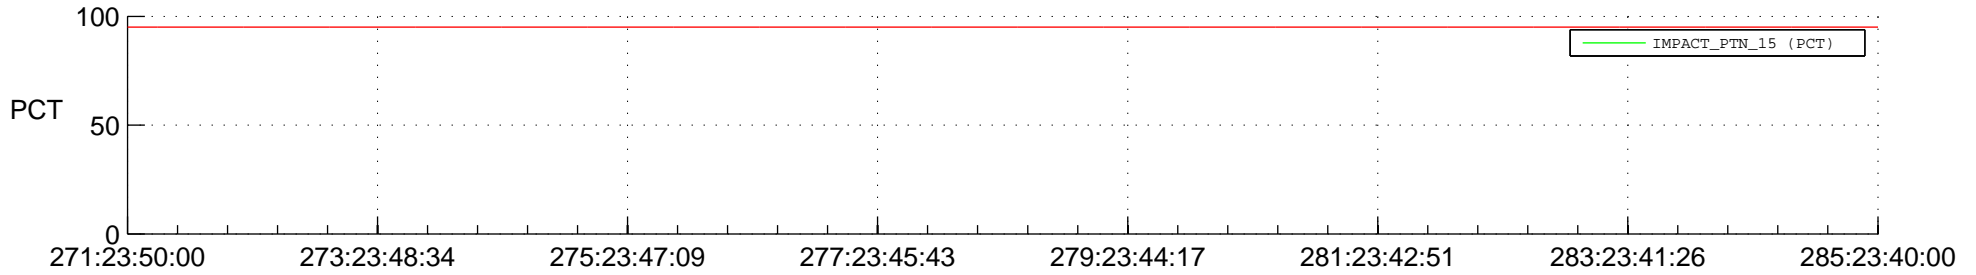

STEREO AHEAD SSR PCT Full Prediction

SWAVES_Percent_Full_Prediction

IMPACT_Percent_Full_Prediction

PLASTIC_Percent_Full_Prediction

Spacecraft_DownLink_Rate

Ground Time (2014:271:23:50:00.000 -2014:285:23:40:00.000)