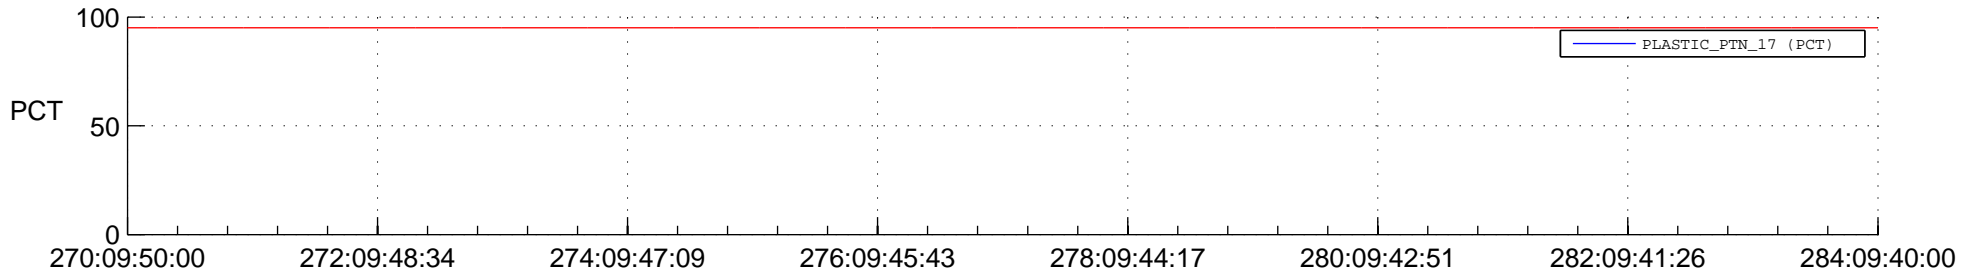

STEREO AHEAD SSR PCT Full Prediction

SWAVES_Percent_Full_Prediction

IMPACT_Percent_Full_Prediction

PLASTIC_Percent_Full_Prediction

Spacecraft_DownLink_Rate

Ground Time (2014:270:09:50:00.000 -2014:284:09:40:00.000)