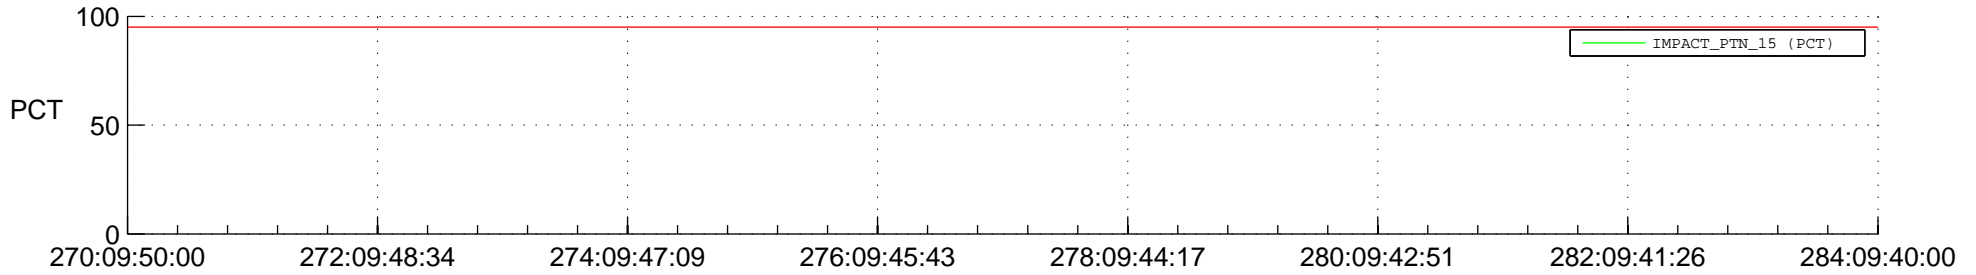

STEREO AHEAD SSR PCT Full Prediction

SWAVES_Percent_Full_Prediction

IMPACT_Percent_Full_Prediction

PLASTIC_Percent_Full_Prediction

Spacecraft_DownLink_Rate

Ground Time (2014:270:09:50:00.000 -2014:284:09:40:00.000)