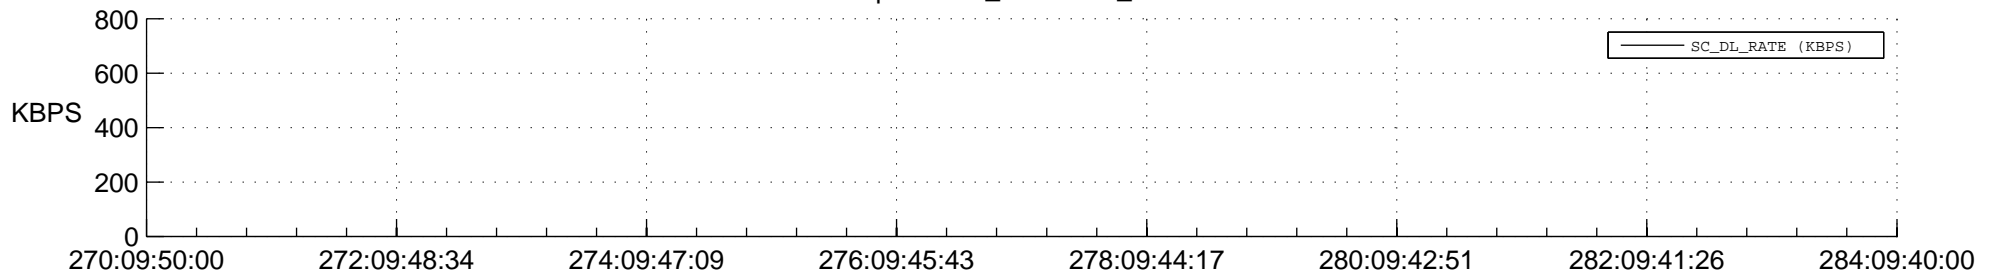

STEREO AHEAD SSR PCT Full Prediction

SWAVES_Percent_Full_Prediction

IMPACT_Percent_Full_Prediction

PLASTIC_Percent_Full_Prediction

Spacecraft_DownLink_Rate

Ground Time (2014:270:09:50:00.000 -2014:284:09:40:00.000)