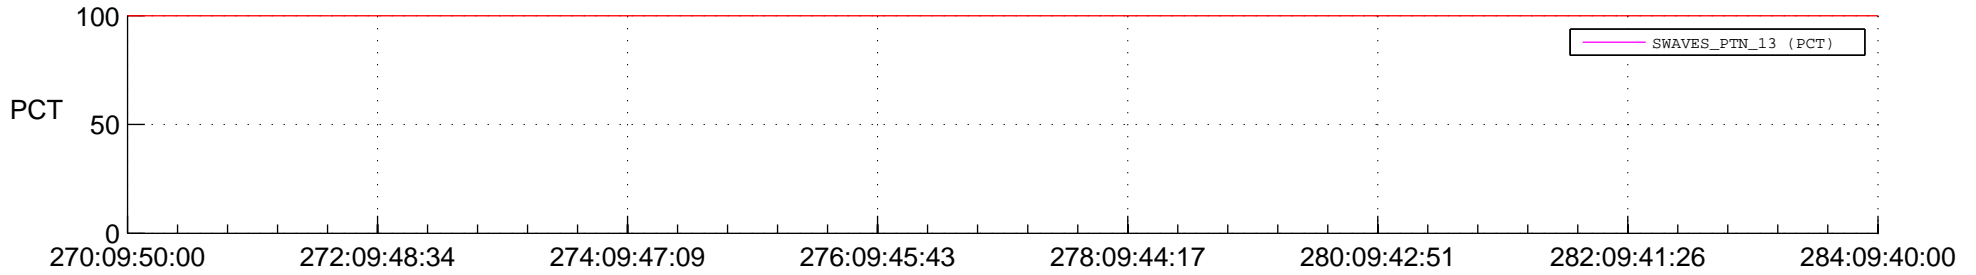

STEREO AHEAD SSR PCT Full Prediction

SWAVES_Percent_Full_Prediction

IMPACT_Percent_Full_Prediction

PLASTIC_Percent_Full_Prediction

Spacecraft_DownLink_Rate

Ground Time (2014:270:09:50:00.000 -2014:284:09:40:00.000)