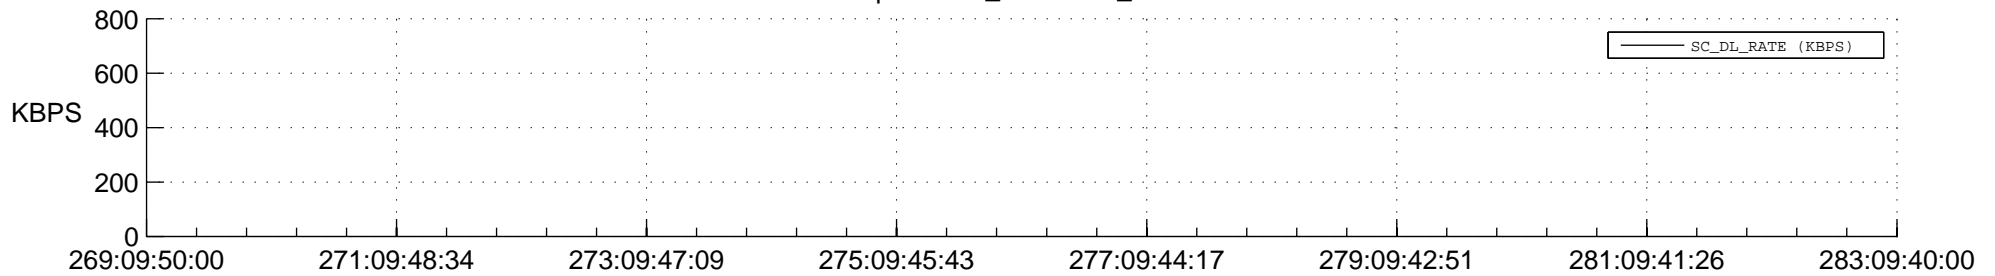

STEREO AHEAD SSR PCT Full Prediction

SWAVES_Percent_Full_Prediction

IMPACT_Percent_Full_Prediction

PLASTIC_Percent_Full_Prediction

Spacecraft_DownLink_Rate

Ground Time (2014:269:09:50:00.000 -2014:283:09:40:00.000)