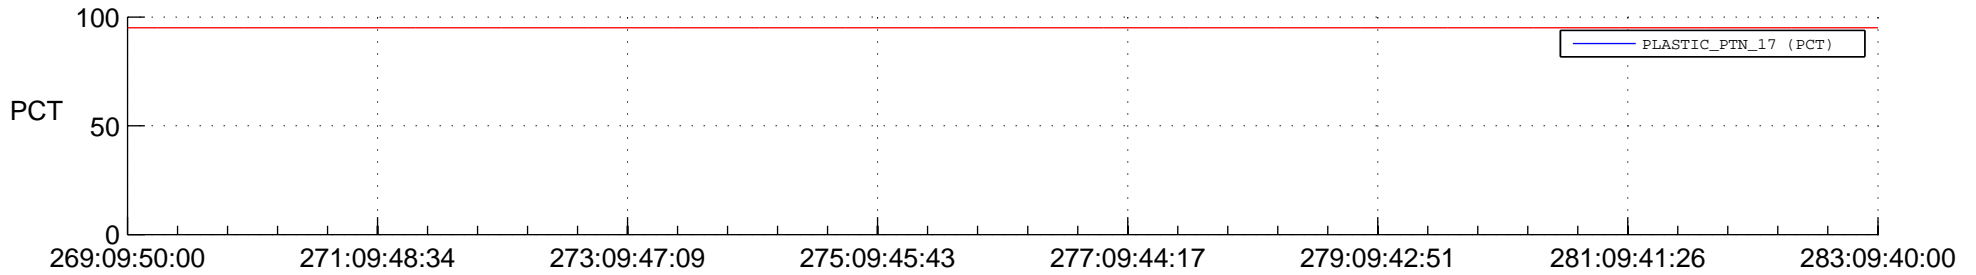

STEREO AHEAD SSR PCT Full Prediction

SWAVES_Percent_Full_Prediction

IMPACT_Percent_Full_Prediction

PLASTIC_Percent_Full_Prediction

Spacecraft_DownLink_Rate

Ground Time (2014:269:09:50:00.000 -2014:283:09:40:00.000)