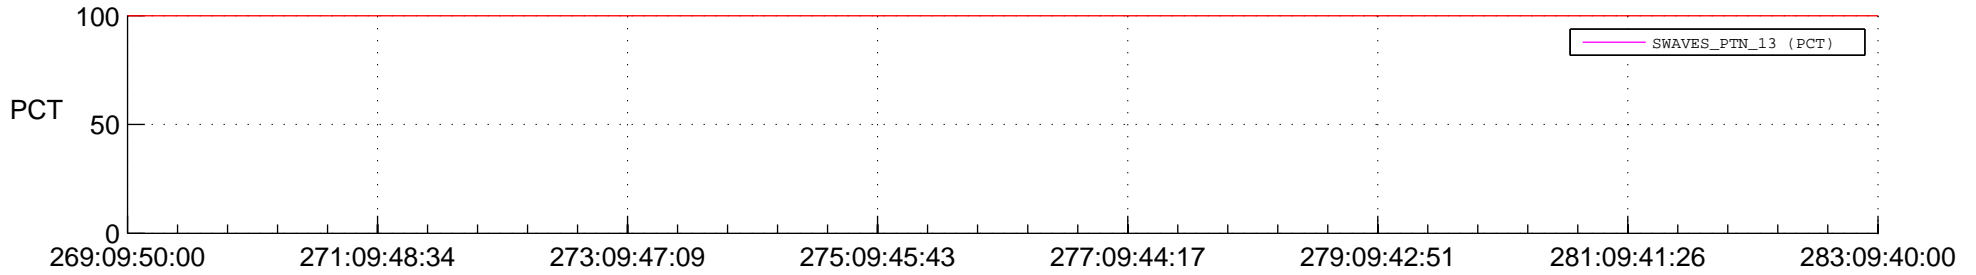

STEREO AHEAD SSR PCT Full Prediction

SWAVES_Percent_Full_Prediction

IMPACT_Percent_Full_Prediction

PLASTIC_Percent_Full_Prediction

Spacecraft_DownLink_Rate

Ground Time (2014:269:09:50:00.000 -2014:283:09:40:00.000)