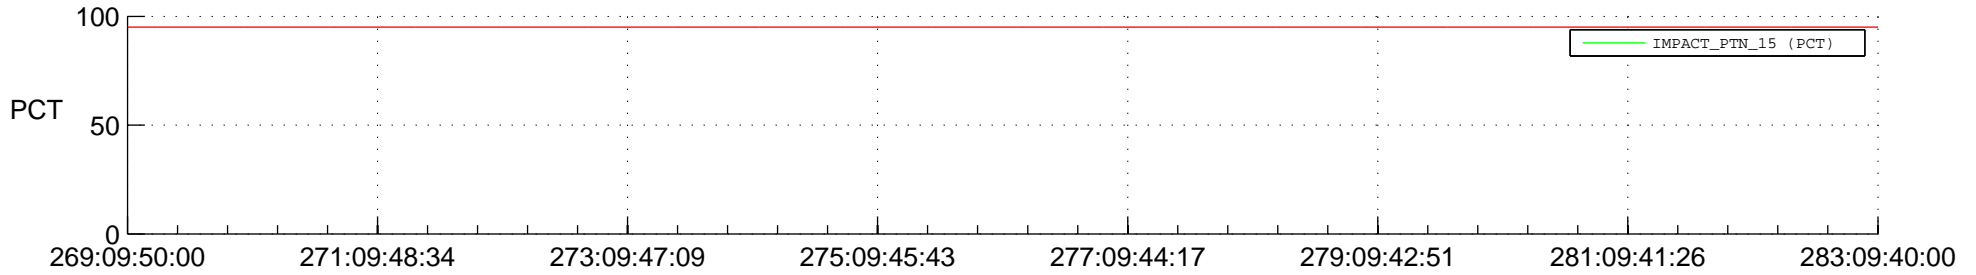

STEREO AHEAD SSR PCT Full Prediction

SWAVES_Percent_Full_Prediction

IMPACT_Percent_Full_Prediction

PLASTIC_Percent_Full_Prediction

Spacecraft_DownLink_Rate

Ground Time (2014:269:09:50:00.000 -2014:283:09:40:00.000)