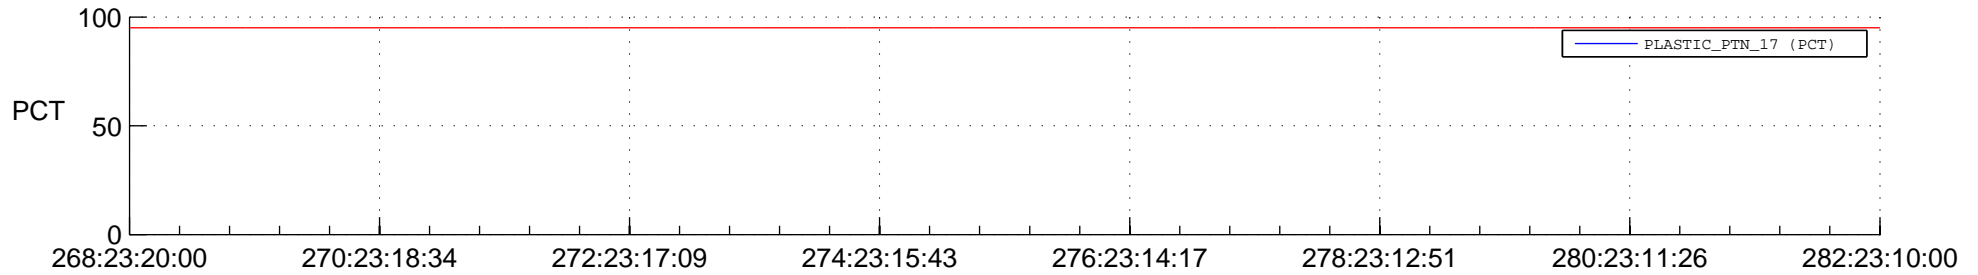

STEREO AHEAD SSR PCT Full Prediction

SWAVES_Percent_Full_Prediction

IMPACT_Percent_Full_Prediction

PLASTIC_Percent_Full_Prediction

Spacecraft_DownLink_Rate

Ground Time (2014:268:23:20:00.000 -2014:282:23:10:00.000)