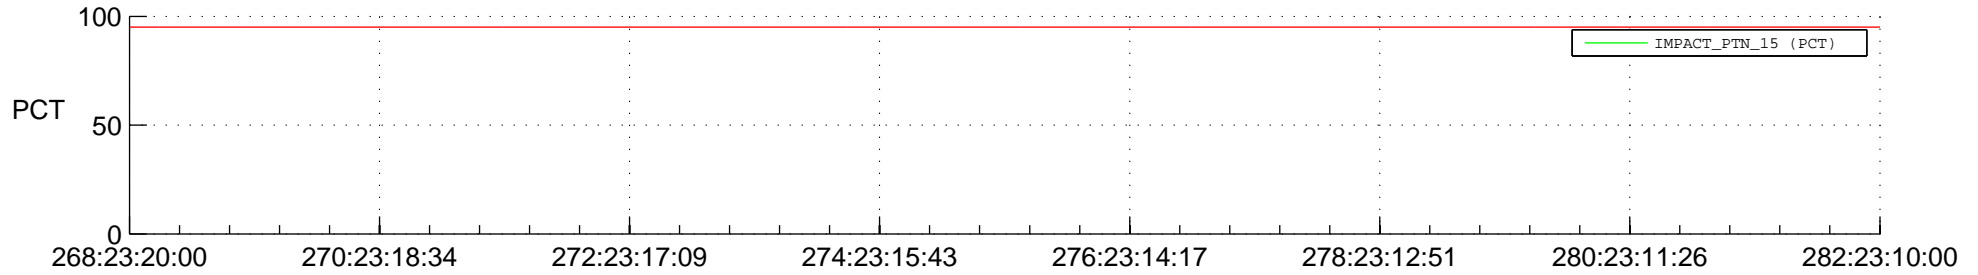

STEREO AHEAD SSR PCT Full Prediction

SWAVES_Percent_Full_Prediction

IMPACT_Percent_Full_Prediction

PLASTIC_Percent_Full_Prediction

Spacecraft_DownLink_Rate

Ground Time (2014:268:23:20:00.000 -2014:282:23:10:00.000)