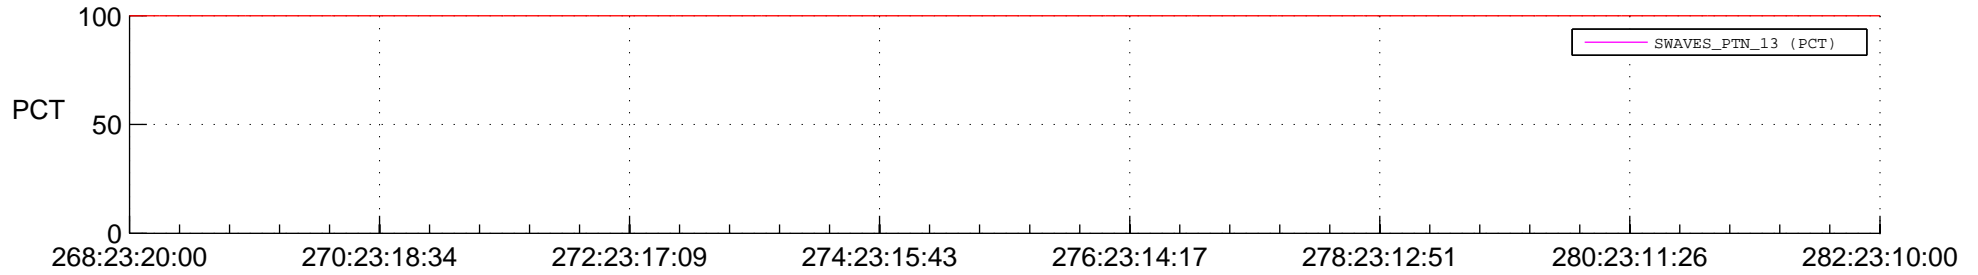

STEREO AHEAD SSR PCT Full Prediction

SWAVES_Percent_Full_Prediction

IMPACT_Percent_Full_Prediction

PLASTIC_Percent_Full_Prediction

Spacecraft_DownLink_Rate

Ground Time (2014:268:23:20:00.000 -2014:282:23:10:00.000)