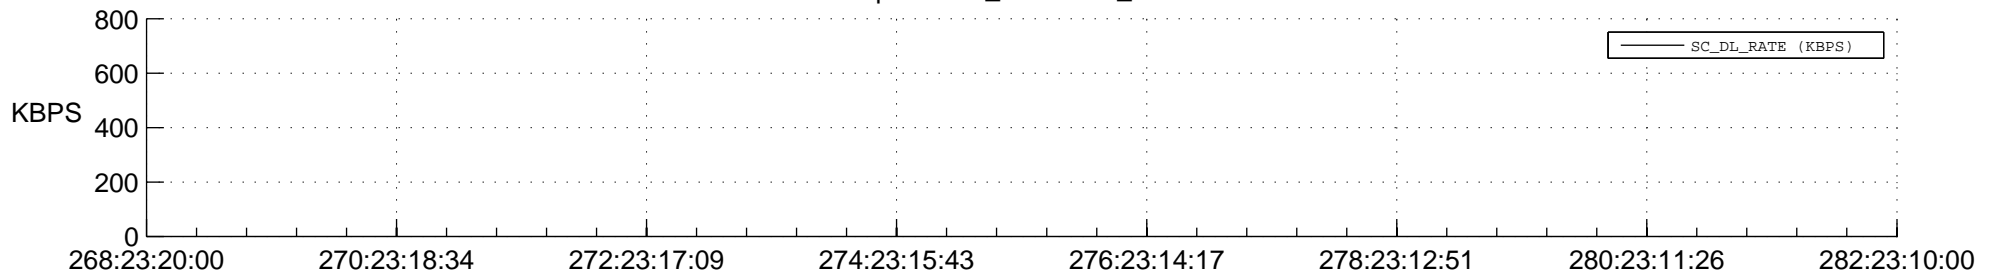

STEREO AHEAD SSR PCT Full Prediction

SWAVES_Percent_Full_Prediction

IMPACT_Percent_Full_Prediction

PLASTIC_Percent_Full_Prediction

Spacecraft_DownLink_Rate

Ground Time (2014:268:23:20:00.000 -2014:282:23:10:00.000)