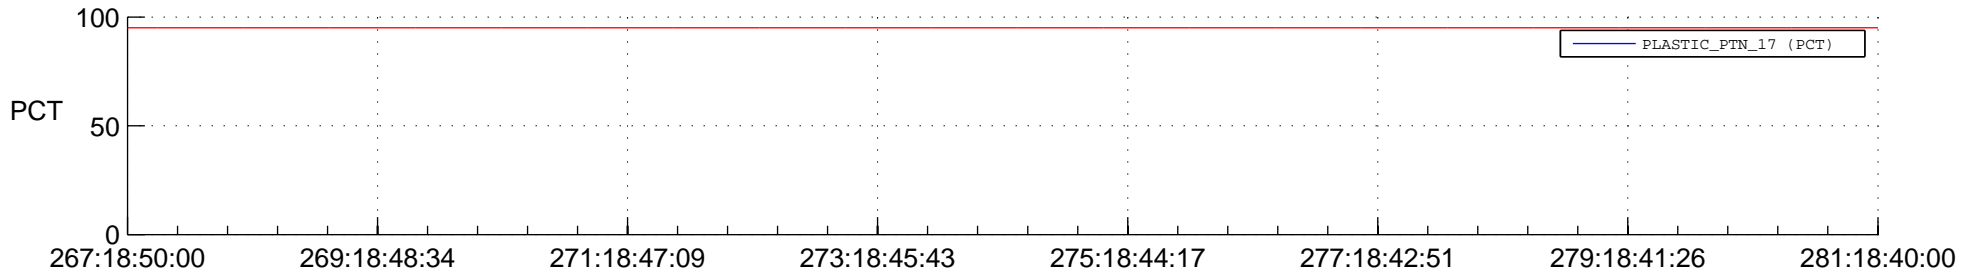

## Spacecraft\_DownLink\_Rate

Ground Time (2014:267:18:50:00.000 -2014:281:18:40:00.000)