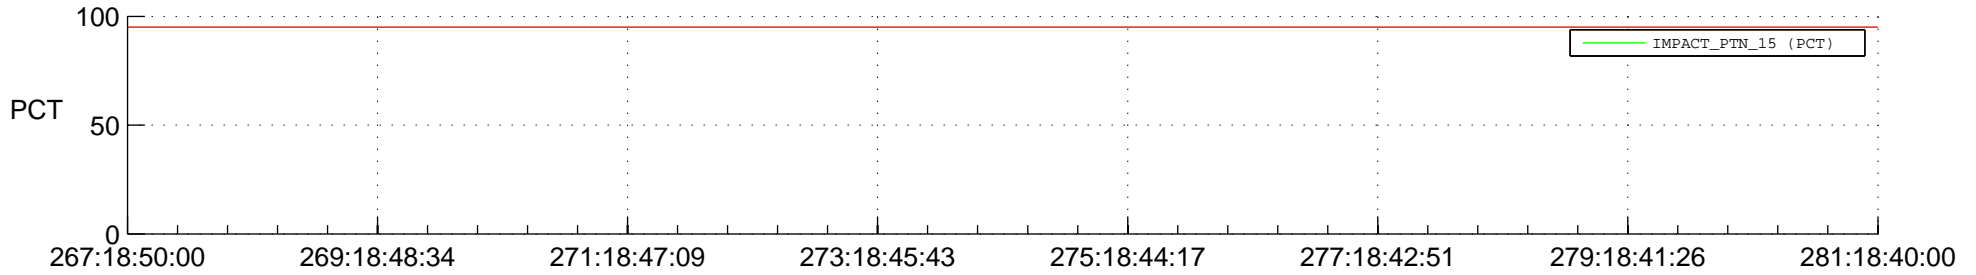

IMPACT_Percent_Full_Prediction