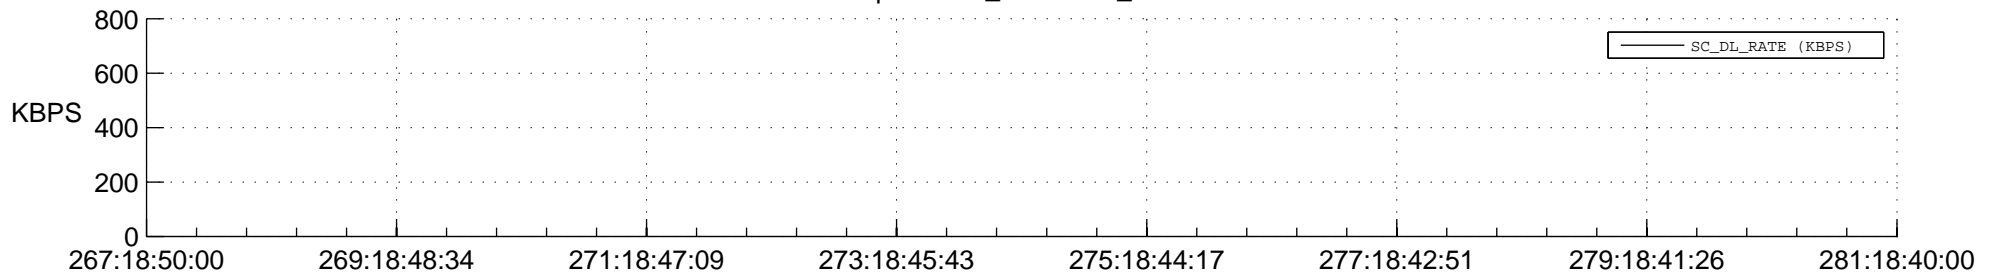

## Spacecraft\_DownLink\_Rate

Ground Time (2014:267:18:50:00.000 -2014:281:18:40:00.000)