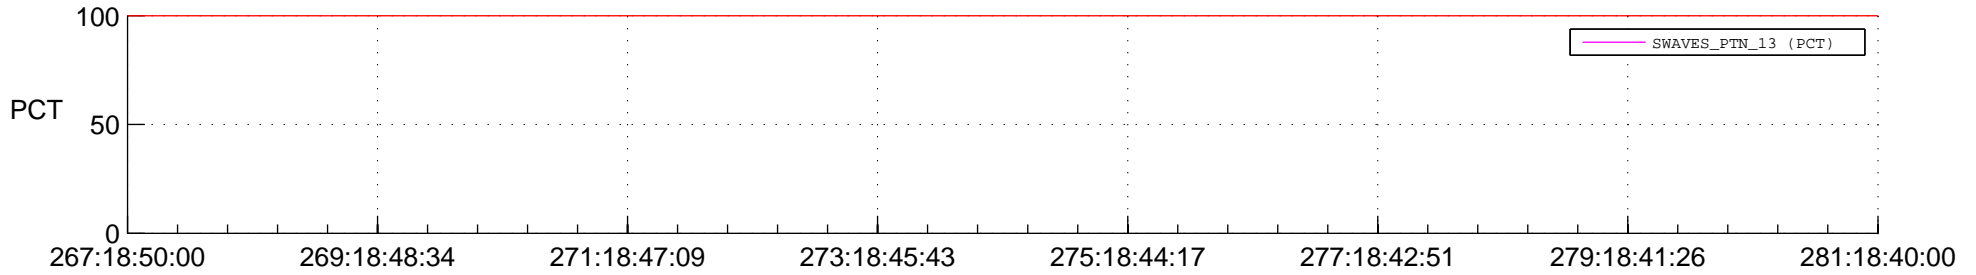

STEREO AHEAD SSR PCT Full Prediction

SWAVES_Percent_Full_Prediction