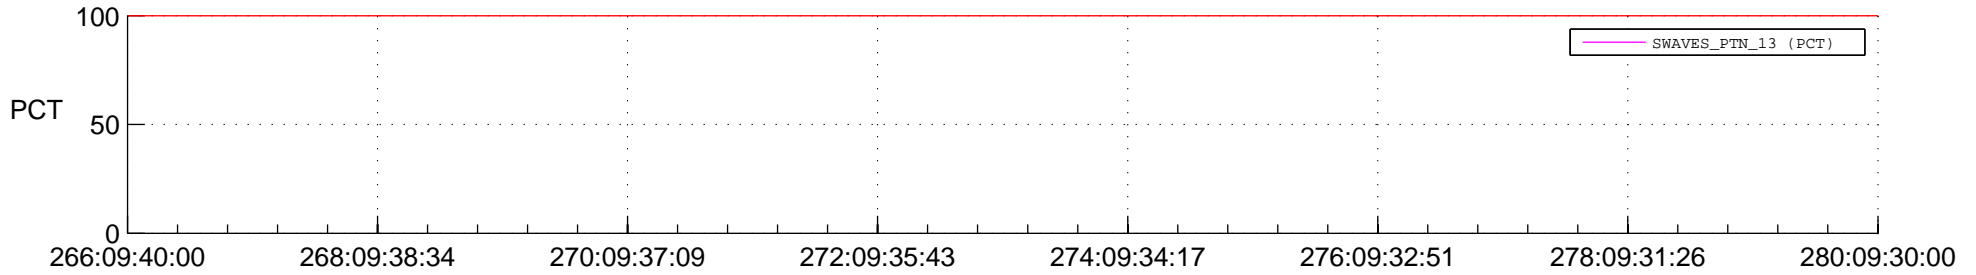

STEREO AHEAD SSR PCT Full Prediction

SWAVES_Percent_Full_Prediction

IMPACT_Percent_Full_Prediction

PLASTIC_Percent_Full_Prediction

Spacecraft_DownLink_Rate

Ground Time (2014:266:09:40:00.000 -2014:280:09:30:00.000)