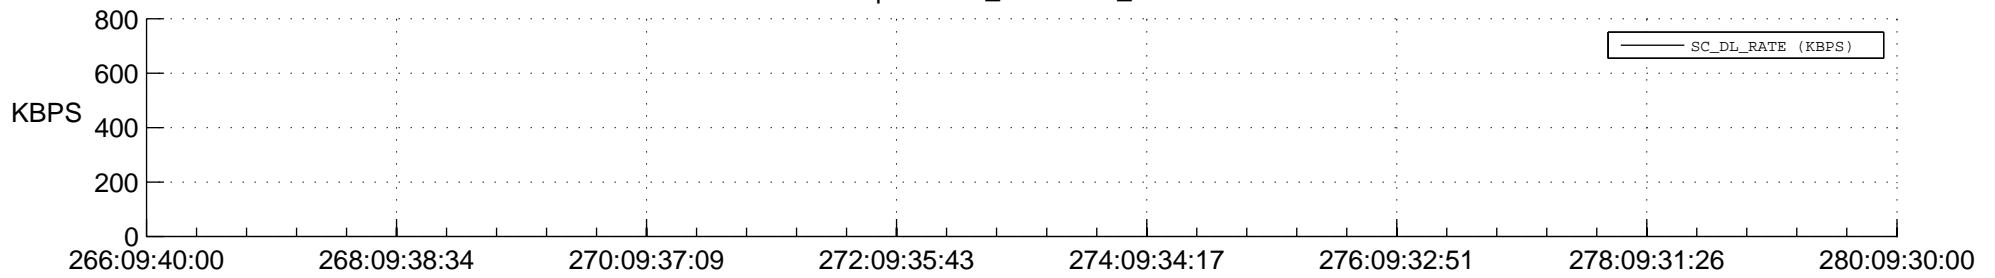

STEREO AHEAD SSR PCT Full Prediction

SWAVES_Percent_Full_Prediction

IMPACT_Percent_Full_Prediction

PLASTIC_Percent_Full_Prediction

Spacecraft_DownLink_Rate

Ground Time (2014:266:09:40:00.000 -2014:280:09:30:00.000)