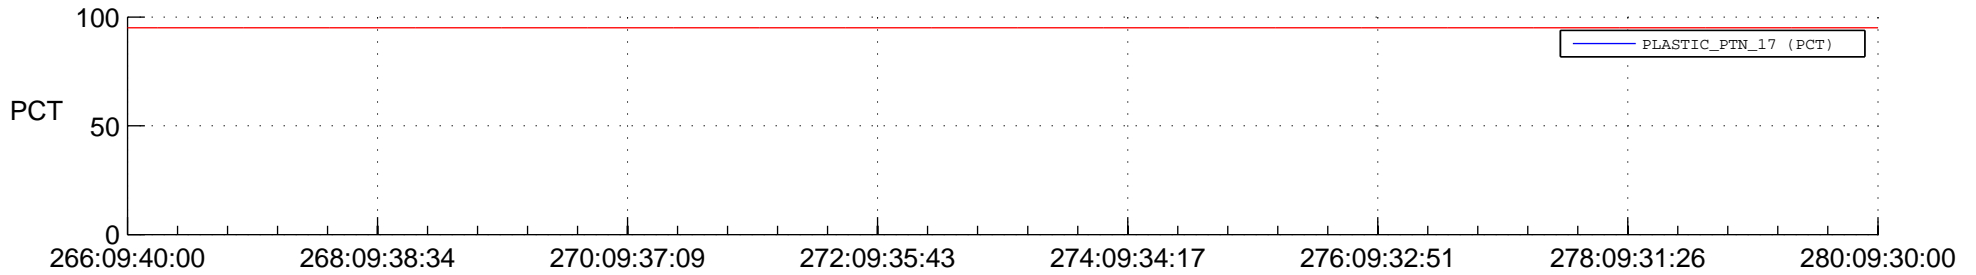

STEREO AHEAD SSR PCT Full Prediction

SWAVES_Percent_Full_Prediction

IMPACT_Percent_Full_Prediction

PLASTIC_Percent_Full_Prediction

Spacecraft_DownLink_Rate

Ground Time (2014:266:09:40:00.000 -2014:280:09:30:00.000)