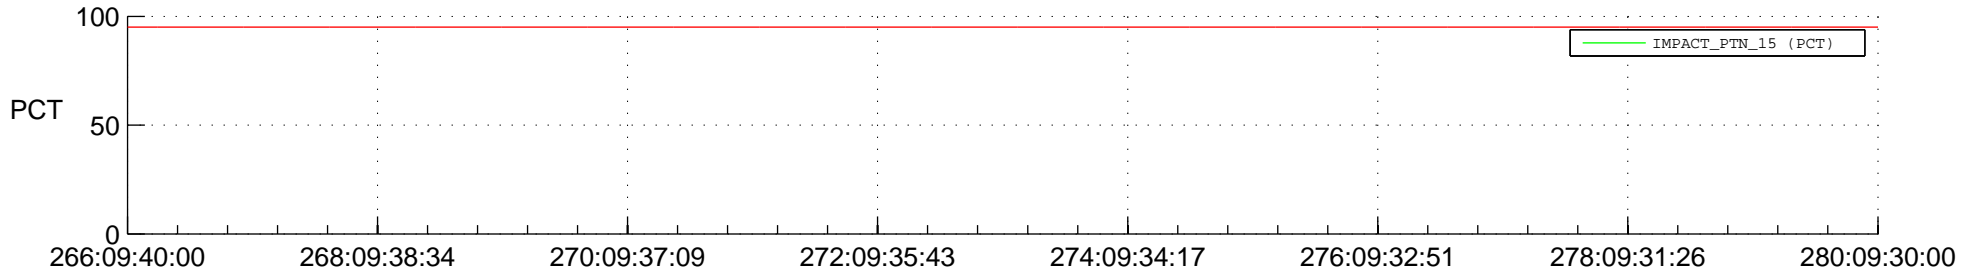

STEREO AHEAD SSR PCT Full Prediction

SWAVES_Percent_Full_Prediction

IMPACT_Percent_Full_Prediction

PLASTIC_Percent_Full_Prediction

Spacecraft_DownLink_Rate

Ground Time (2014:266:09:40:00.000 -2014:280:09:30:00.000)