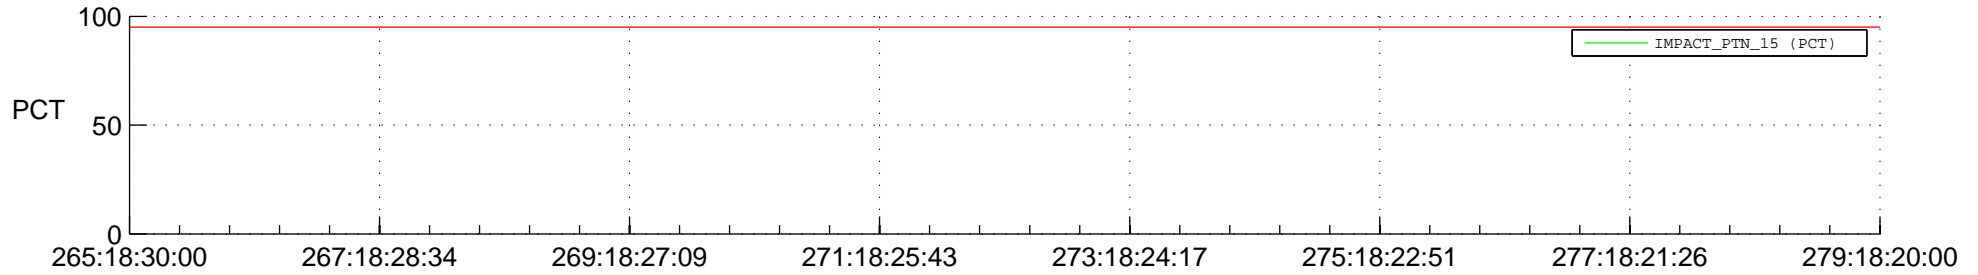

STEREO AHEAD SSR PCT Full Prediction

SWAVES_Percent_Full_Prediction

IMPACT_Percent_Full_Prediction

PLASTIC_Percent_Full_Prediction

Spacecraft_DownLink_Rate