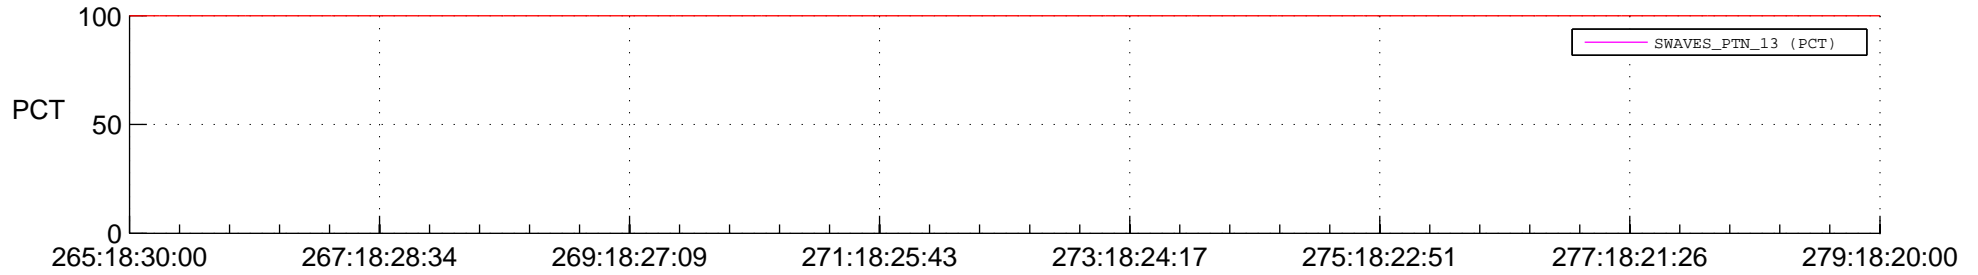

STEREO AHEAD SSR PCT Full Prediction

SWAVES_Percent_Full_Prediction

IMPACT_Percent_Full_Prediction

PLASTIC_Percent_Full_Prediction

Spacecraft_DownLink_Rate