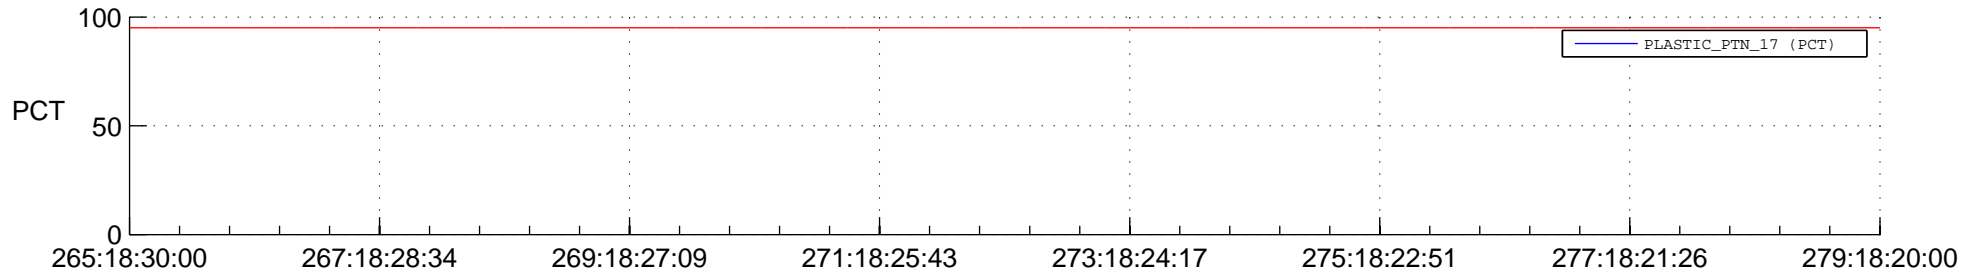

STEREO AHEAD SSR PCT Full Prediction

SWAVES_Percent_Full_Prediction

IMPACT_Percent_Full_Prediction

PLASTIC_Percent_Full_Prediction

Spacecraft_DownLink_Rate