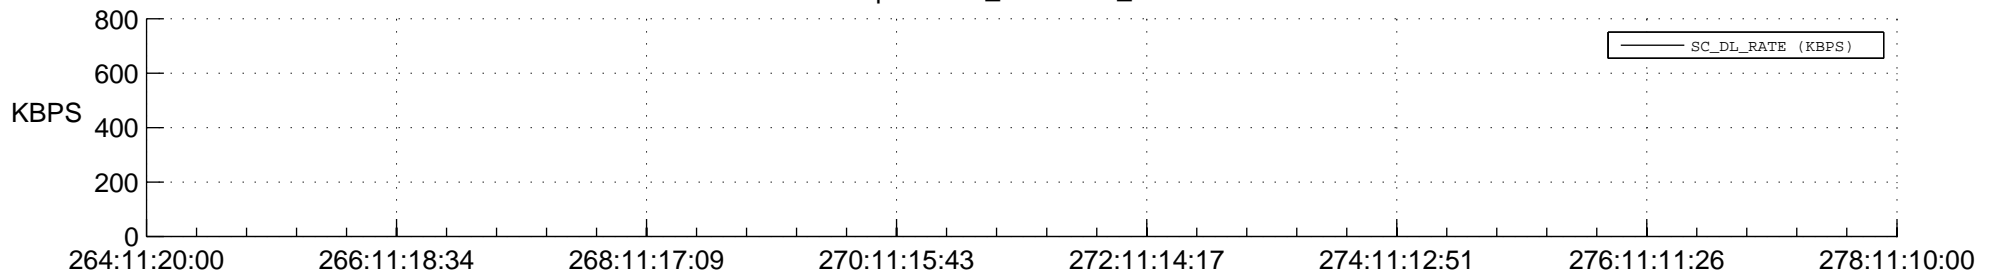

STEREO AHEAD SSR PCT Full Prediction

SWAVES_Percent_Full_Prediction

IMPACT_Percent_Full_Prediction

PLASTIC_Percent_Full_Prediction

Spacecraft_DownLink_Rate

Ground Time (2014:264:11:20:00.000 -2014:278:11:10:00.000)