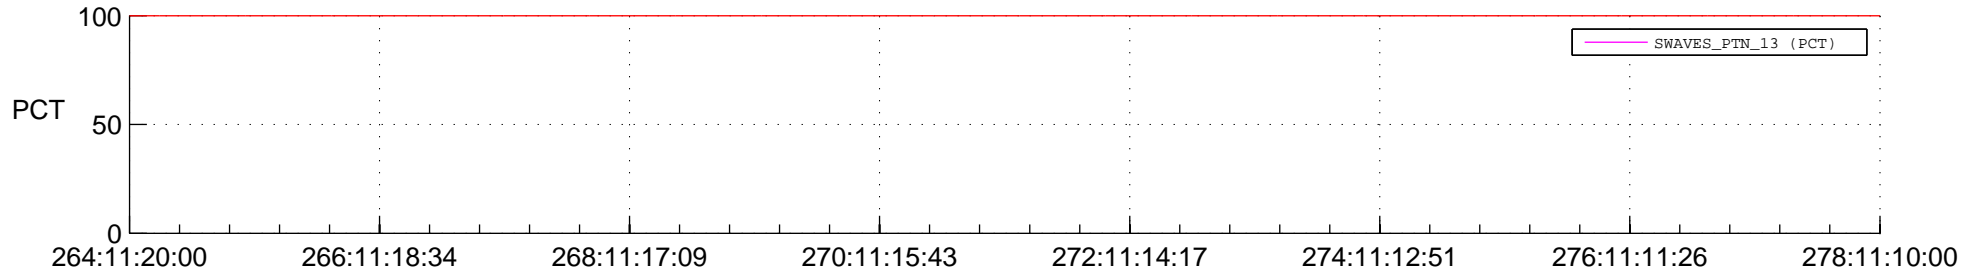

STEREO AHEAD SSR PCT Full Prediction

SWAVES_Percent_Full_Prediction

IMPACT_Percent_Full_Prediction

PLASTIC_Percent_Full_Prediction

Spacecraft_DownLink_Rate

Ground Time (2014:264:11:20:00.000 -2014:278:11:10:00.000)