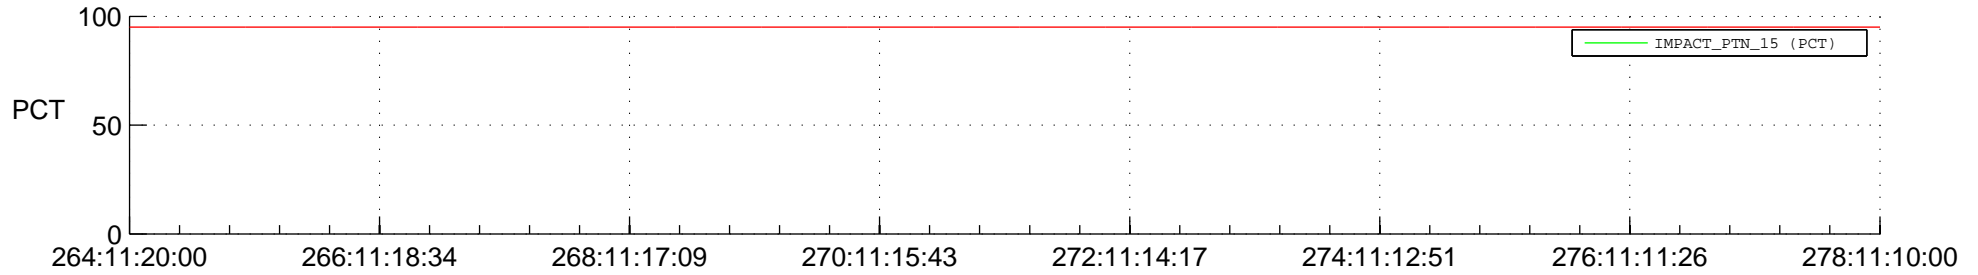

STEREO AHEAD SSR PCT Full Prediction

SWAVES_Percent_Full_Prediction

IMPACT_Percent_Full_Prediction

PLASTIC_Percent_Full_Prediction

Spacecraft_DownLink_Rate

Ground Time (2014:264:11:20:00.000 -2014:278:11:10:00.000)