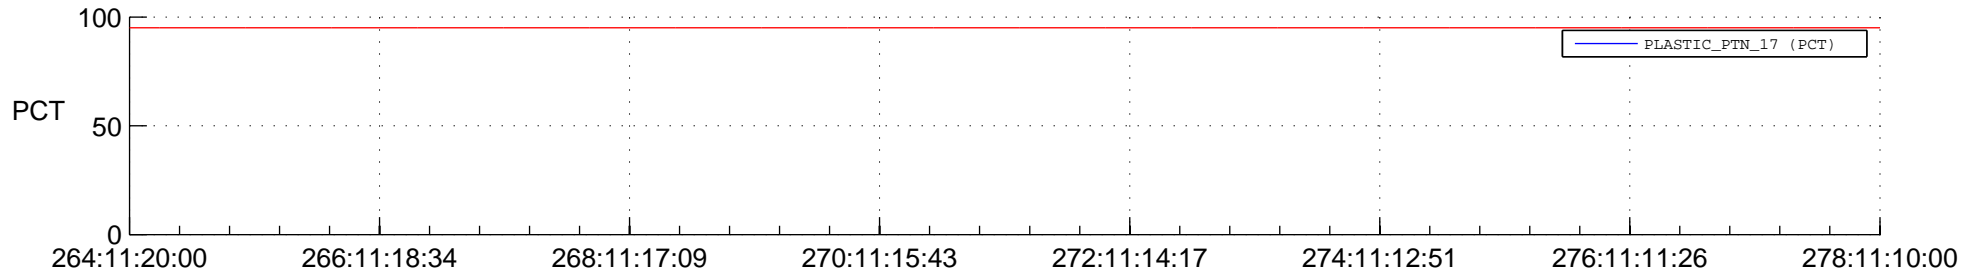

STEREO AHEAD SSR PCT Full Prediction

SWAVES_Percent_Full_Prediction

IMPACT_Percent_Full_Prediction

PLASTIC_Percent_Full_Prediction

Spacecraft_DownLink_Rate

Ground Time (2014:264:11:20:00.000 -2014:278:11:10:00.000)