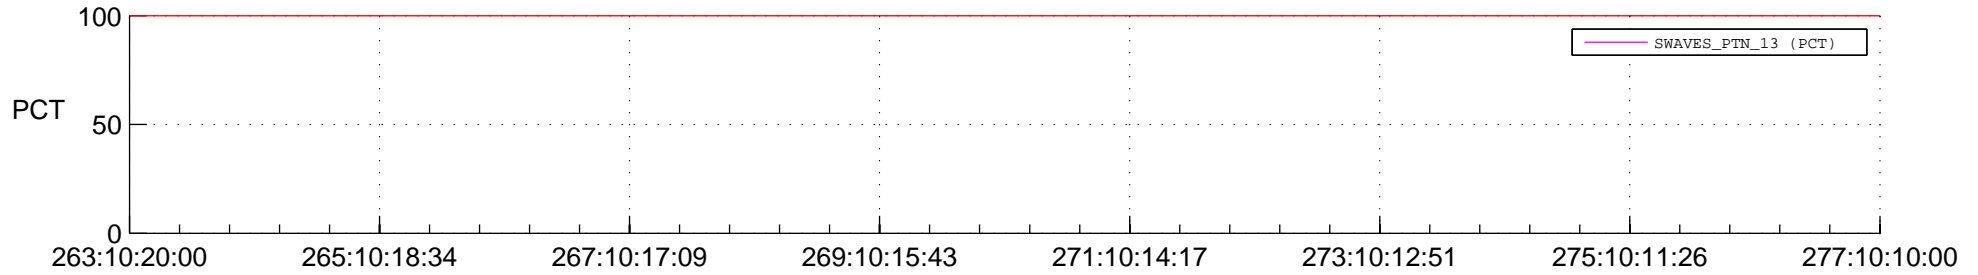

STEREO AHEAD SSR PCT Full Prediction

SWAVES_Percent_Full_Prediction

IMPACT_Percent_Full_Prediction

PLASTIC_Percent_Full_Prediction

Spacecraft_DownLink_Rate

Ground Time (2014:263:10:20:00.000 -2014:277:10:10:00.000)