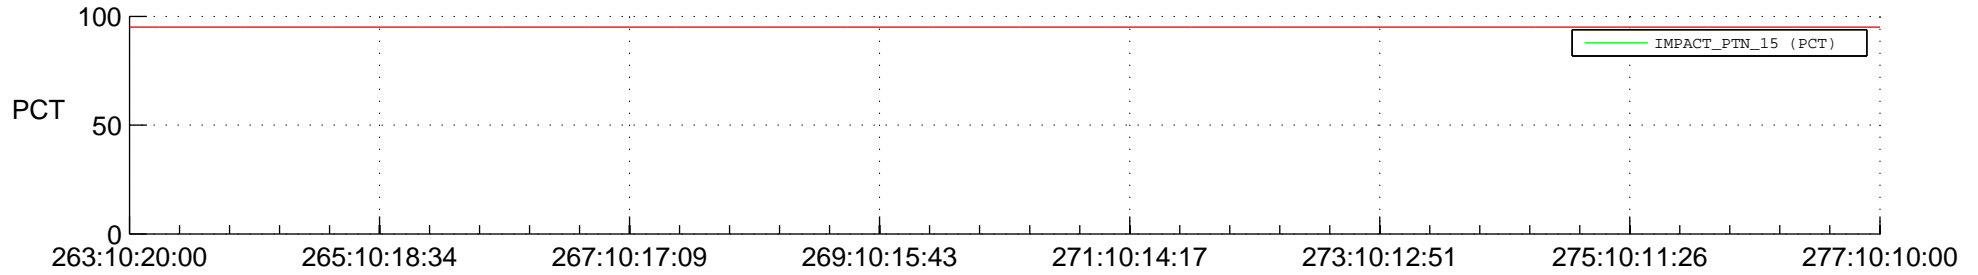

STEREO AHEAD SSR PCT Full Prediction

SWAVES_Percent_Full_Prediction

IMPACT_Percent_Full_Prediction

PLASTIC_Percent_Full_Prediction

Spacecraft_DownLink_Rate

Ground Time (2014:263:10:20:00.000 -2014:277:10:10:00.000)