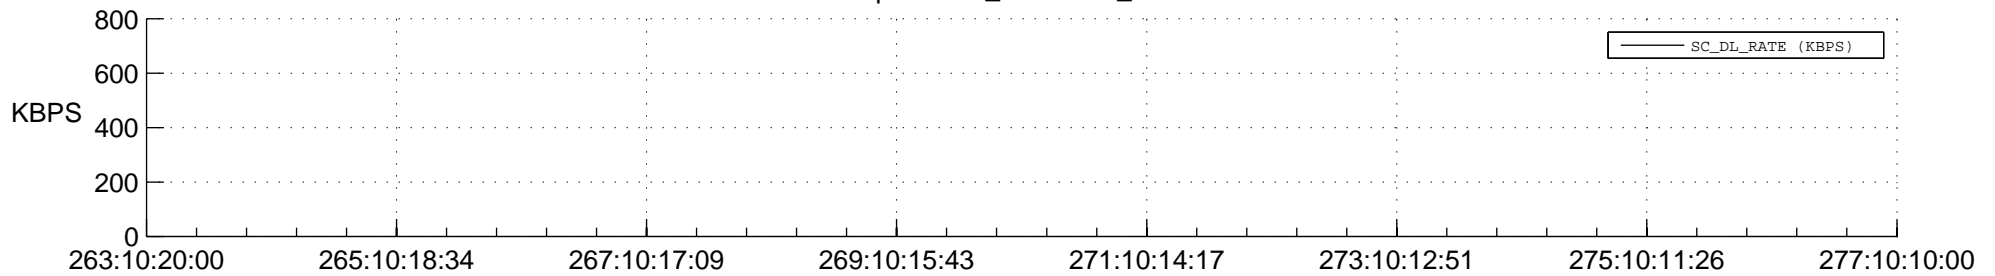

STEREO AHEAD SSR PCT Full Prediction

SWAVES_Percent_Full_Prediction

IMPACT_Percent_Full_Prediction

PLASTIC_Percent_Full_Prediction

Spacecraft_DownLink_Rate

Ground Time (2014:263:10:20:00.000 -2014:277:10:10:00.000)