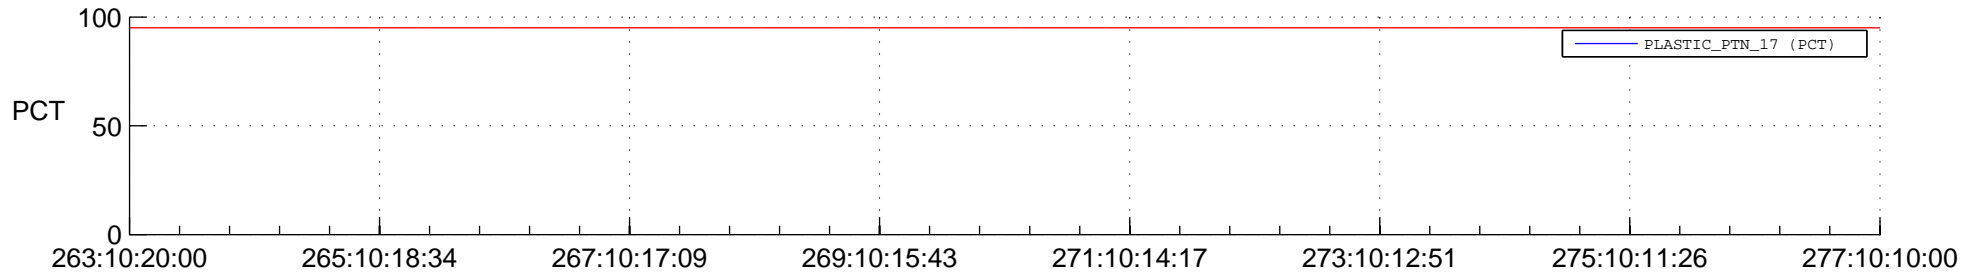

STEREO AHEAD SSR PCT Full Prediction

SWAVES_Percent_Full_Prediction

IMPACT_Percent_Full_Prediction

PLASTIC_Percent_Full_Prediction

Spacecraft_DownLink_Rate

Ground Time (2014:263:10:20:00.000 -2014:277:10:10:00.000)