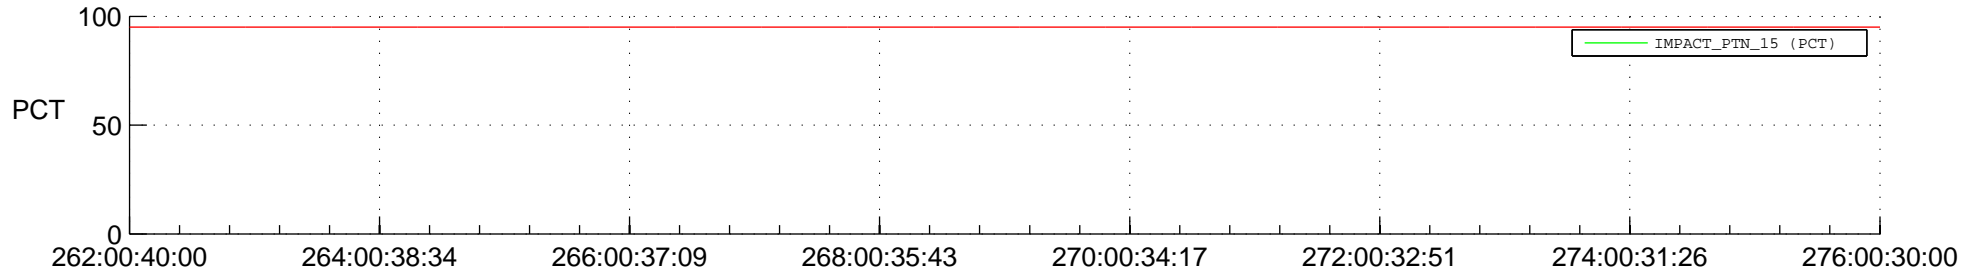

STEREO AHEAD SSR PCT Full Prediction

SWAVES_Percent_Full_Prediction

IMPACT_Percent_Full_Prediction

PLASTIC_Percent_Full_Prediction

Spacecraft_DownLink_Rate

Ground Time (2014:262:00:40:00.000 -2014:276:00:30:00.000)