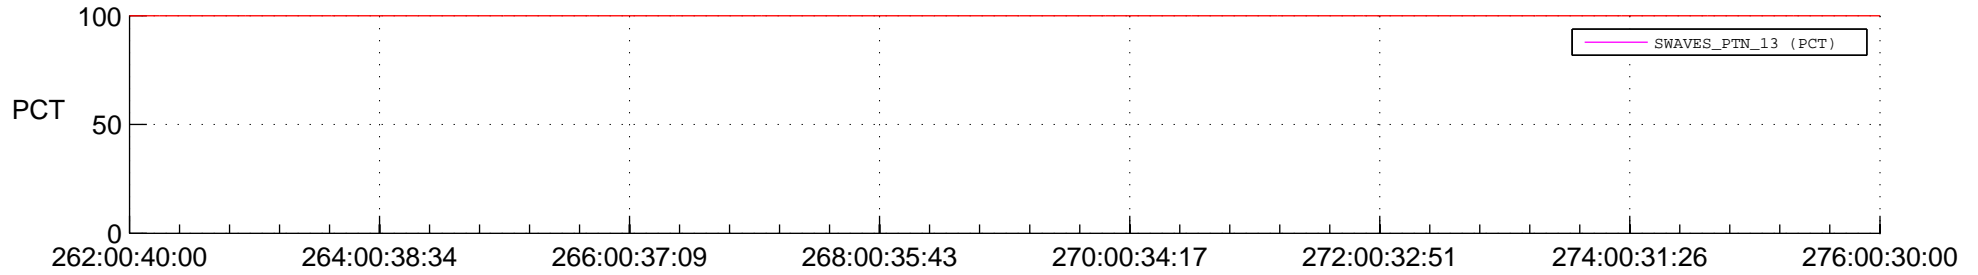

STEREO AHEAD SSR PCT Full Prediction

SWAVES_Percent_Full_Prediction

IMPACT_Percent_Full_Prediction

PLASTIC_Percent_Full_Prediction

Spacecraft_DownLink_Rate

Ground Time (2014:262:00:40:00.000 -2014:276:00:30:00.000)