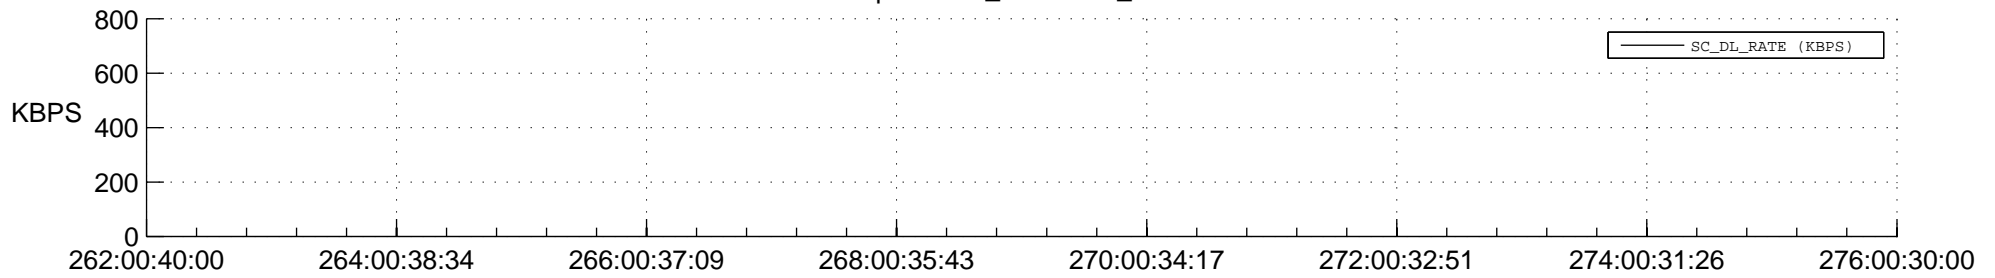

STEREO AHEAD SSR PCT Full Prediction

SWAVES_Percent_Full_Prediction

IMPACT_Percent_Full_Prediction

PLASTIC_Percent_Full_Prediction

Spacecraft_DownLink_Rate

Ground Time (2014:262:00:40:00.000 -2014:276:00:30:00.000)