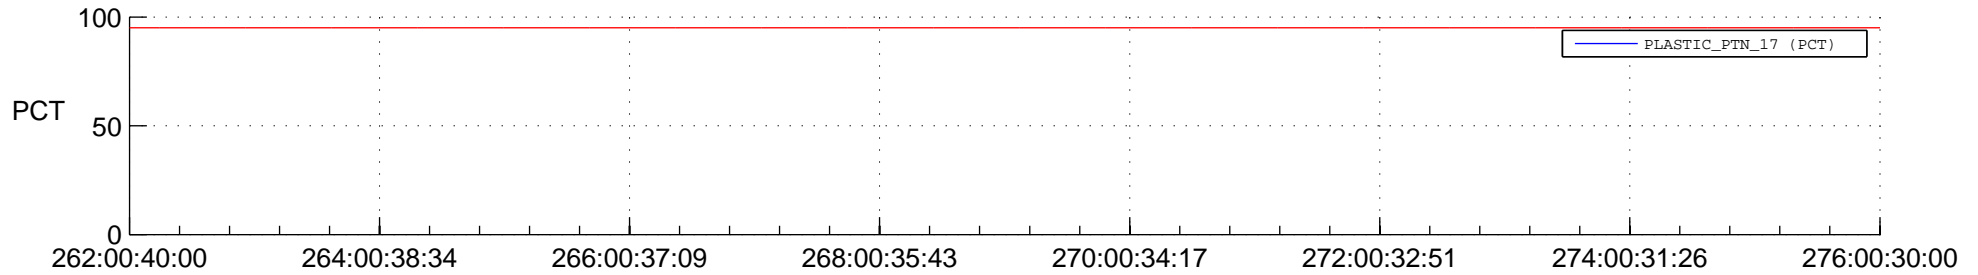

STEREO AHEAD SSR PCT Full Prediction

SWAVES_Percent_Full_Prediction

IMPACT_Percent_Full_Prediction

PLASTIC_Percent_Full_Prediction

Spacecraft_DownLink_Rate

Ground Time (2014:262:00:40:00.000 -2014:276:00:30:00.000)