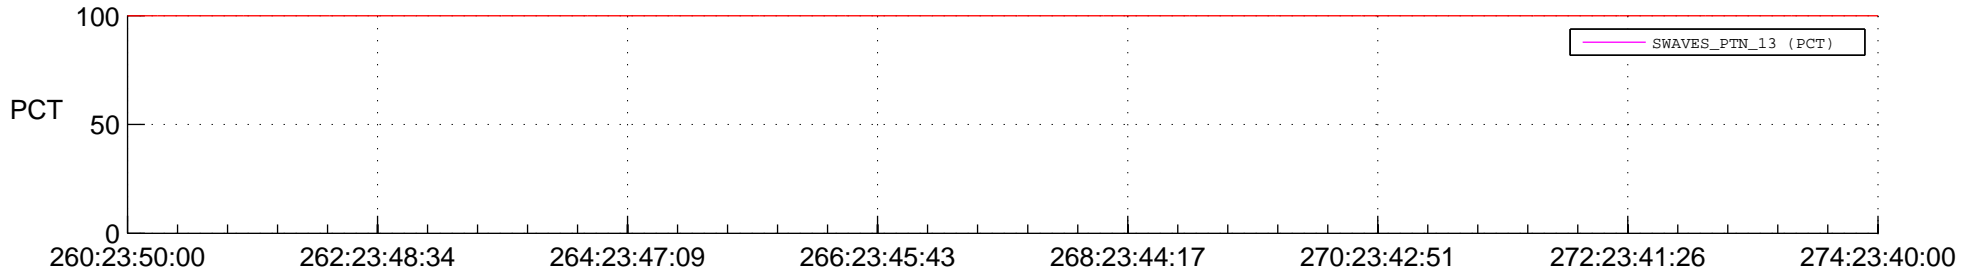

STEREO AHEAD SSR PCT Full Prediction

SWAVES_Percent_Full_Prediction

IMPACT_Percent_Full_Prediction

PLASTIC_Percent_Full_Prediction

Spacecraft_DownLink_Rate

Ground Time (2014:260:23:50:00.000 -2014:274:23:40:00.000)