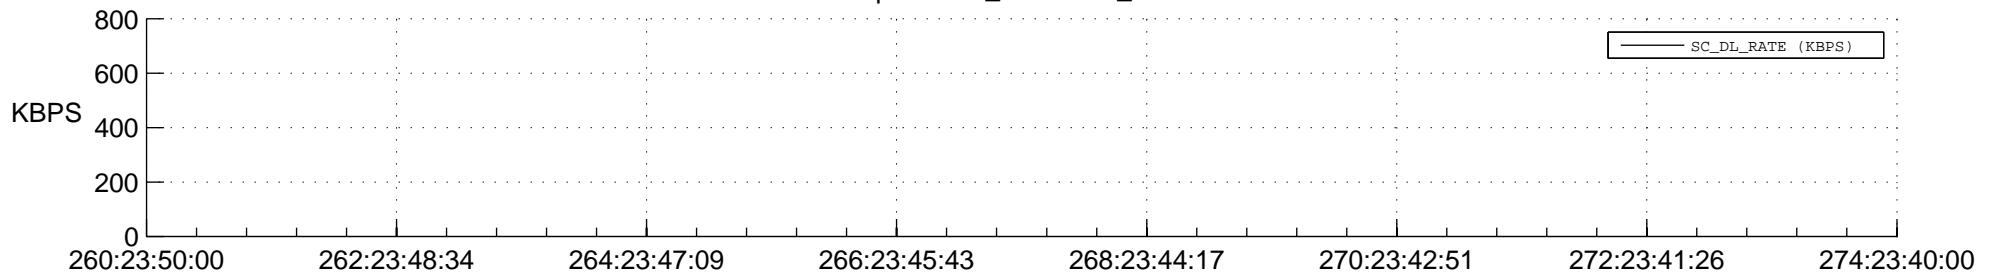

STEREO AHEAD SSR PCT Full Prediction

SWAVES_Percent_Full_Prediction

IMPACT_Percent_Full_Prediction

PLASTIC_Percent_Full_Prediction

Spacecraft_DownLink_Rate

Ground Time (2014:260:23:50:00.000 -2014:274:23:40:00.000)