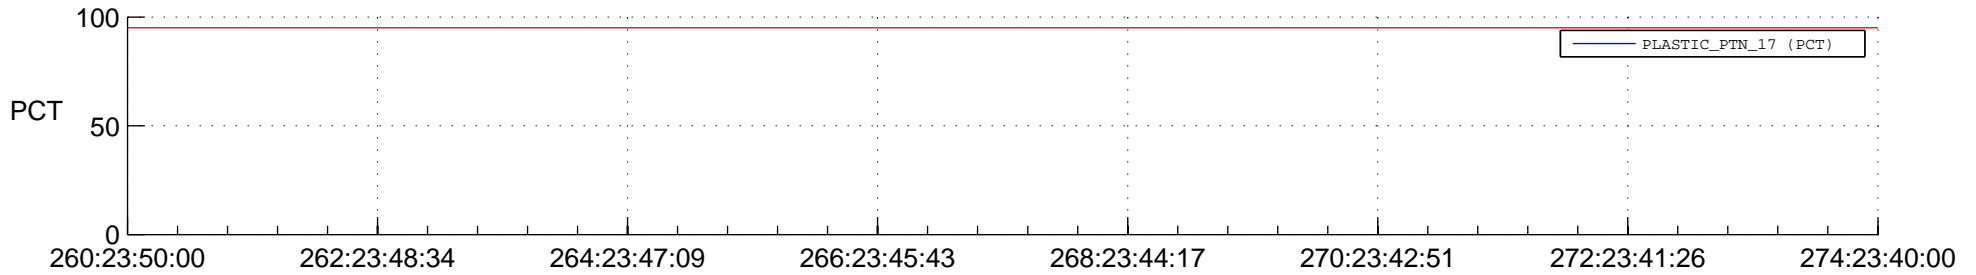

STEREO AHEAD SSR PCT Full Prediction

SWAVES_Percent_Full_Prediction

IMPACT_Percent_Full_Prediction

PLASTIC_Percent_Full_Prediction

Spacecraft_DownLink_Rate

Ground Time (2014:260:23:50:00.000 -2014:274:23:40:00.000)