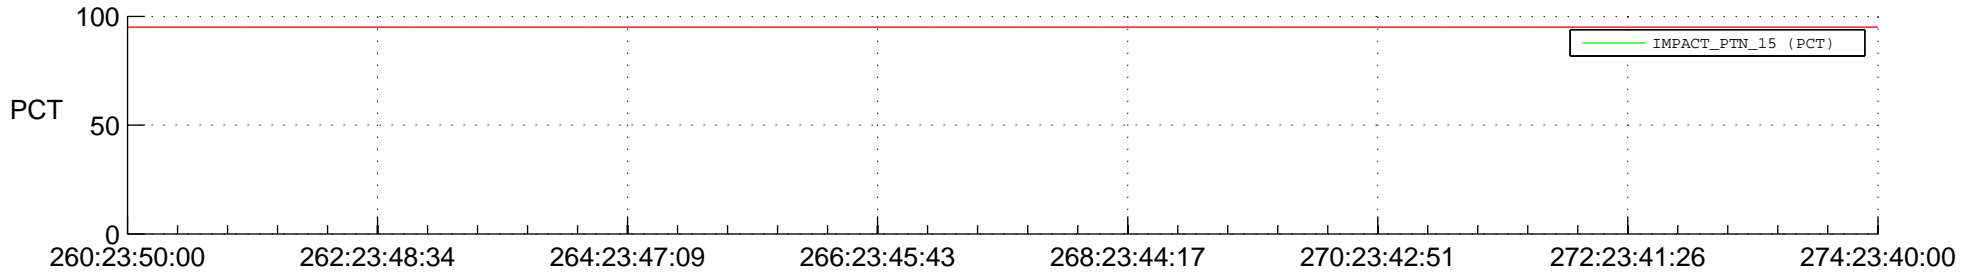

STEREO AHEAD SSR PCT Full Prediction

SWAVES_Percent_Full_Prediction

IMPACT_Percent_Full_Prediction

PLASTIC_Percent_Full_Prediction

Spacecraft_DownLink_Rate

Ground Time (2014:260:23:50:00.000 -2014:274:23:40:00.000)