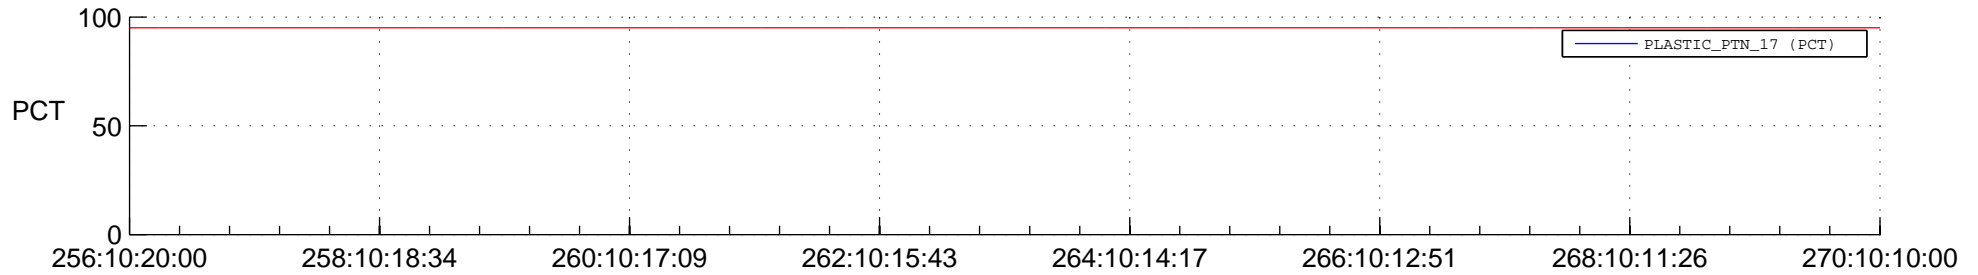

STEREO AHEAD SSR PCT Full Prediction

SWAVES_Percent_Full_Prediction

IMPACT_Percent_Full_Prediction

PLASTIC_Percent_Full_Prediction

Spacecraft_DownLink_Rate

Ground Time (2014:256:10:20:00.000 -2014:270:10:10:00.000)