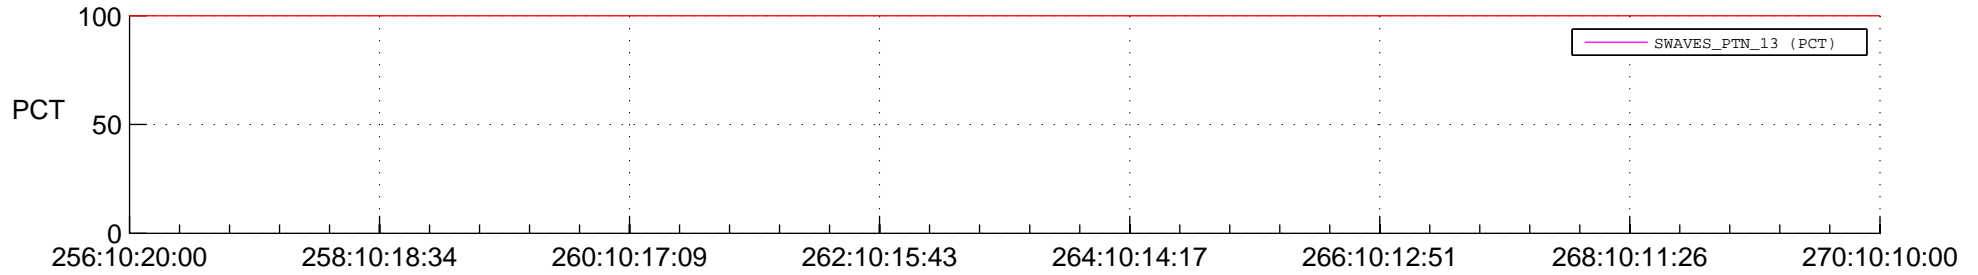

STEREO AHEAD SSR PCT Full Prediction

SWAVES_Percent_Full_Prediction

IMPACT_Percent_Full_Prediction

PLASTIC_Percent_Full_Prediction

Spacecraft_DownLink_Rate

Ground Time (2014:256:10:20:00.000 -2014:270:10:10:00.000)