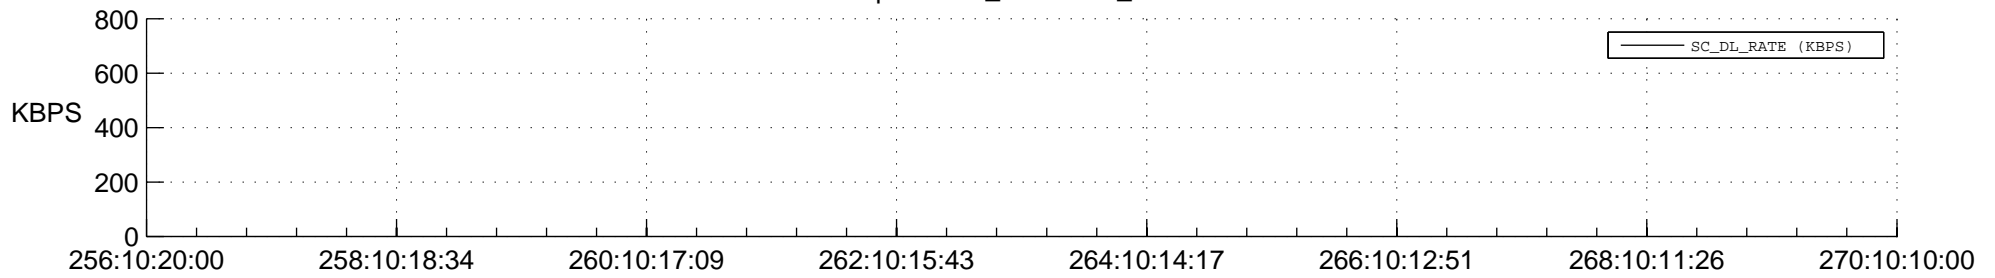

STEREO AHEAD SSR PCT Full Prediction

SWAVES_Percent_Full_Prediction

IMPACT_Percent_Full_Prediction

PLASTIC_Percent_Full_Prediction

Spacecraft_DownLink_Rate

Ground Time (2014:256:10:20:00.000 -2014:270:10:10:00.000)