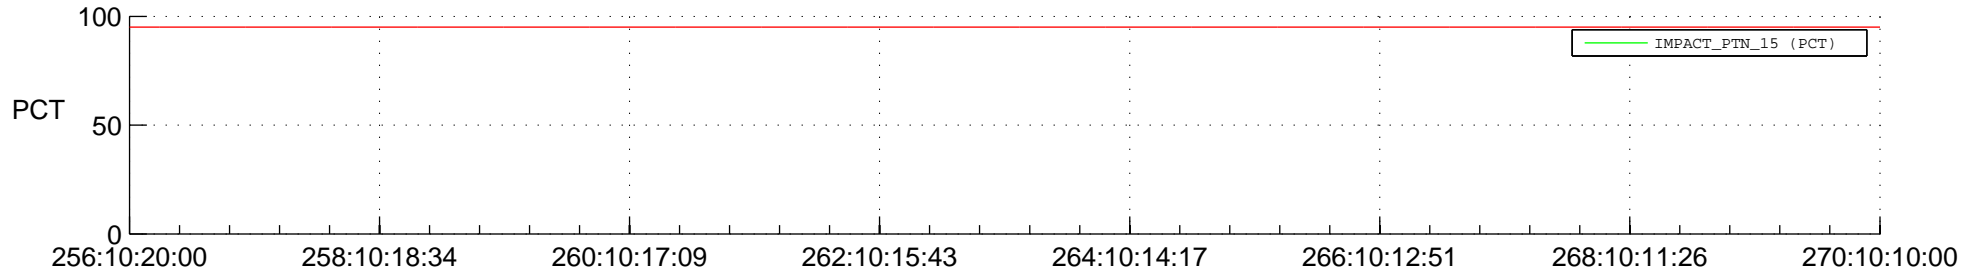

STEREO AHEAD SSR PCT Full Prediction

SWAVES_Percent_Full_Prediction

IMPACT_Percent_Full_Prediction

PLASTIC_Percent_Full_Prediction

Spacecraft_DownLink_Rate

Ground Time (2014:256:10:20:00.000 -2014:270:10:10:00.000)