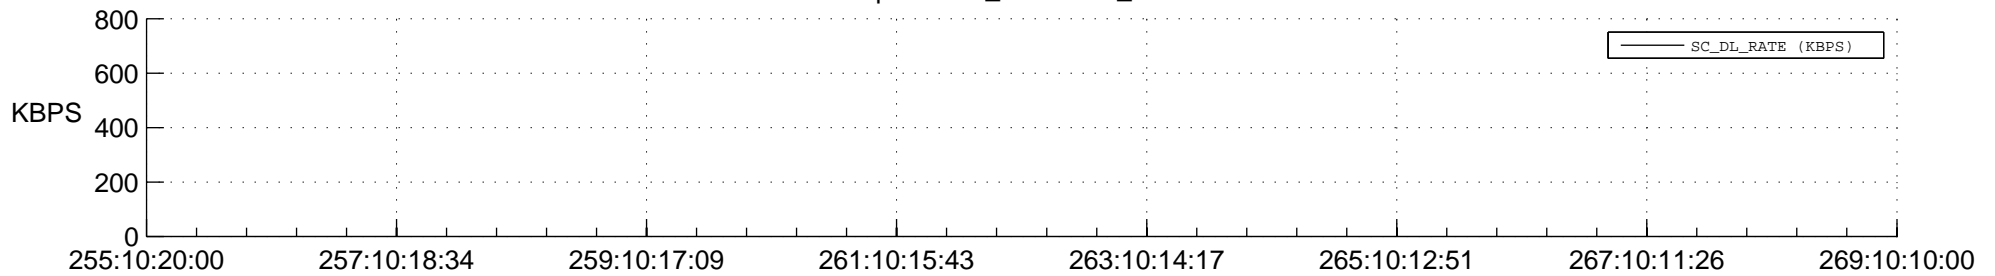

## Spacecraft\_DownLink\_Rate

Ground Time (2014:255:10:20:00.000 -2014:269:10:10:00.000)