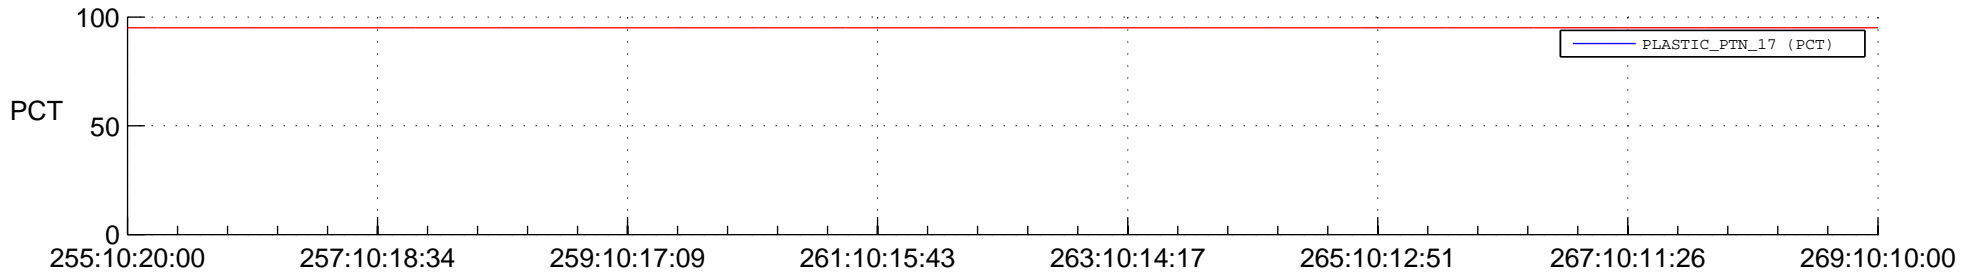

## Spacecraft\_DownLink\_Rate

Ground Time (2014:255:10:20:00.000 -2014:269:10:10:00.000)