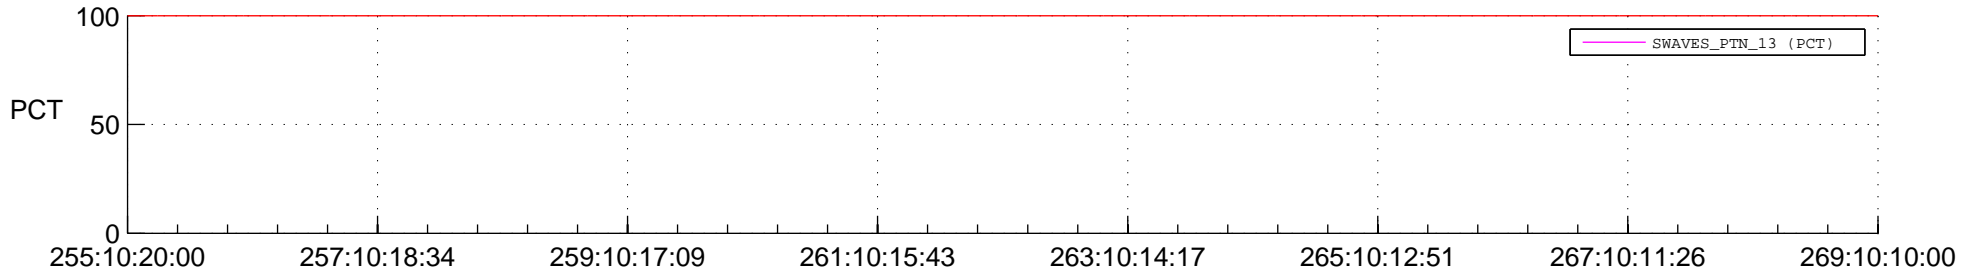

STEREO AHEAD SSR PCT Full Prediction

SWAVES_Percent_Full_Prediction