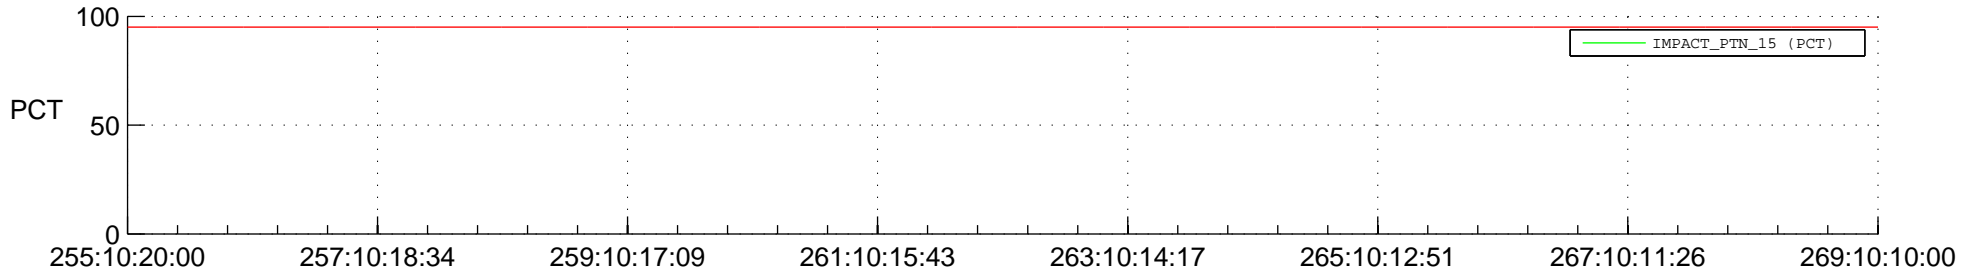

IMPACT_Percent_Full_Prediction