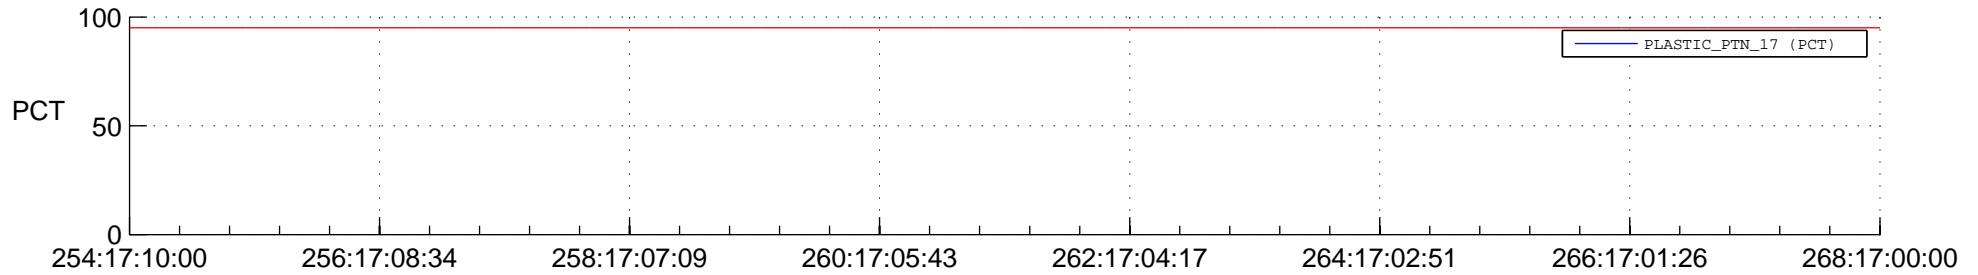

STEREO AHEAD SSR PCT Full Prediction

SWAVES_Percent_Full_Prediction

IMPACT_Percent_Full_Prediction

PLASTIC_Percent_Full_Prediction

Spacecraft_DownLink_Rate

Ground Time (2014:254:17:10:00.000 -2014:268:17:00:00.000)