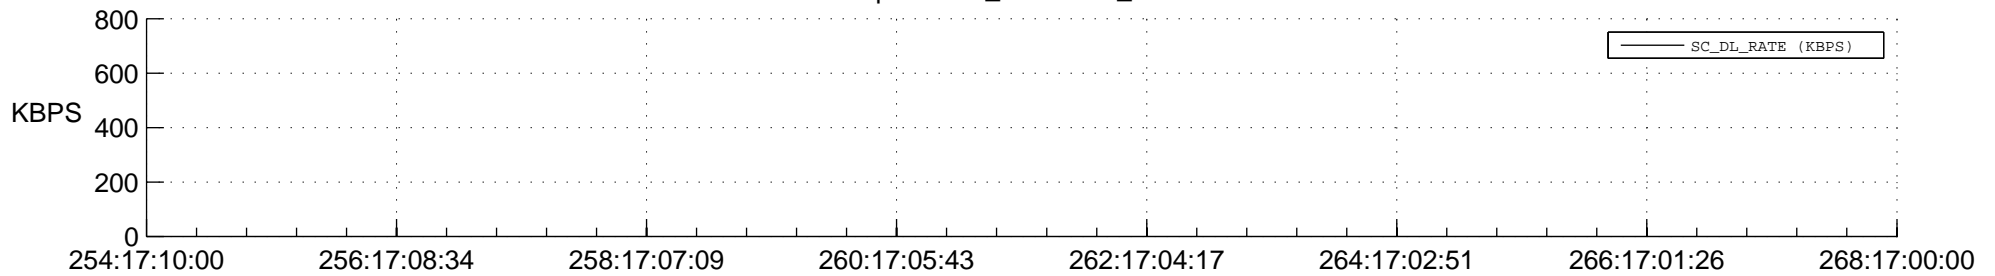

STEREO AHEAD SSR PCT Full Prediction

SWAVES_Percent_Full_Prediction

IMPACT_Percent_Full_Prediction

PLASTIC_Percent_Full_Prediction

Spacecraft_DownLink_Rate

Ground Time (2014:254:17:10:00.000 -2014:268:17:00:00.000)