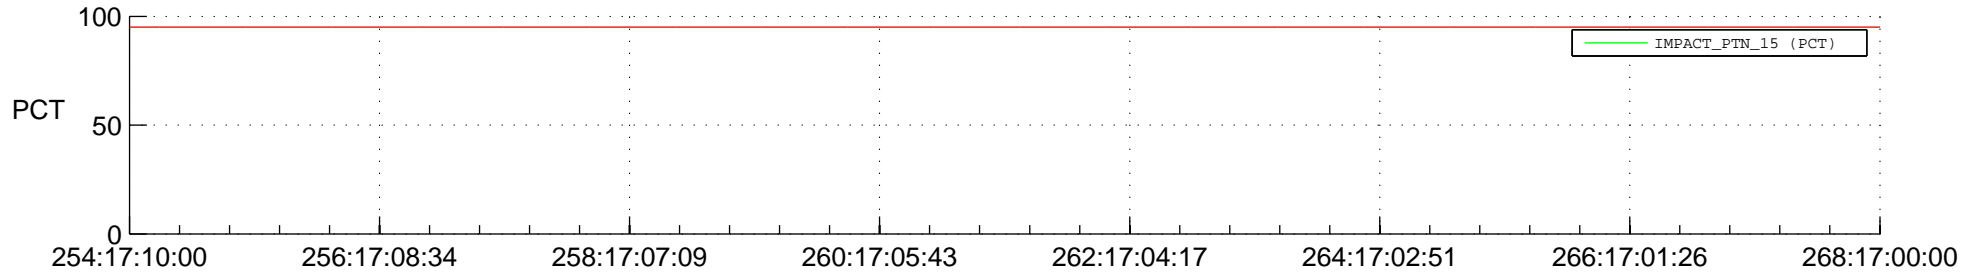

STEREO AHEAD SSR PCT Full Prediction

SWAVES_Percent_Full_Prediction

IMPACT_Percent_Full_Prediction

PLASTIC_Percent_Full_Prediction

Spacecraft_DownLink_Rate

Ground Time (2014:254:17:10:00.000 -2014:268:17:00:00.000)