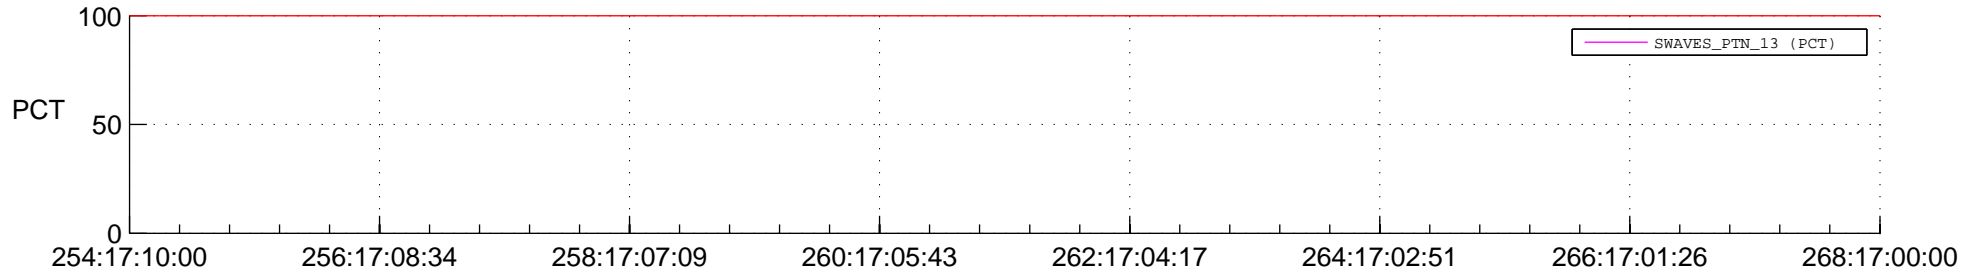

STEREO AHEAD SSR PCT Full Prediction

SWAVES_Percent_Full_Prediction

IMPACT_Percent_Full_Prediction

PLASTIC_Percent_Full_Prediction

Spacecraft_DownLink_Rate

Ground Time (2014:254:17:10:00.000 -2014:268:17:00:00.000)