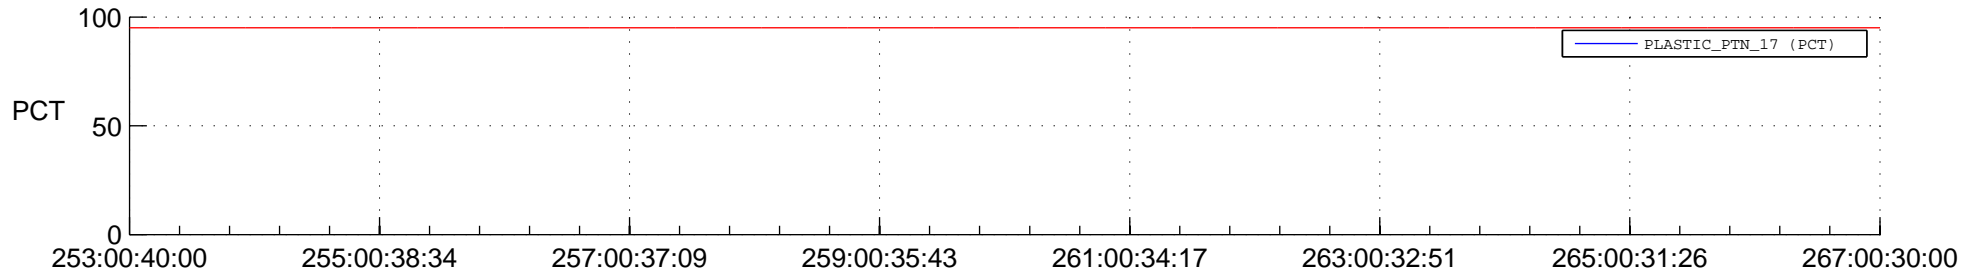

STEREO AHEAD SSR PCT Full Prediction

SWAVES_Percent_Full_Prediction

IMPACT_Percent_Full_Prediction

PLASTIC_Percent_Full_Prediction

Spacecraft_DownLink_Rate

Ground Time (2014:253:00:40:00.000 -2014:267:00:30:00.000)