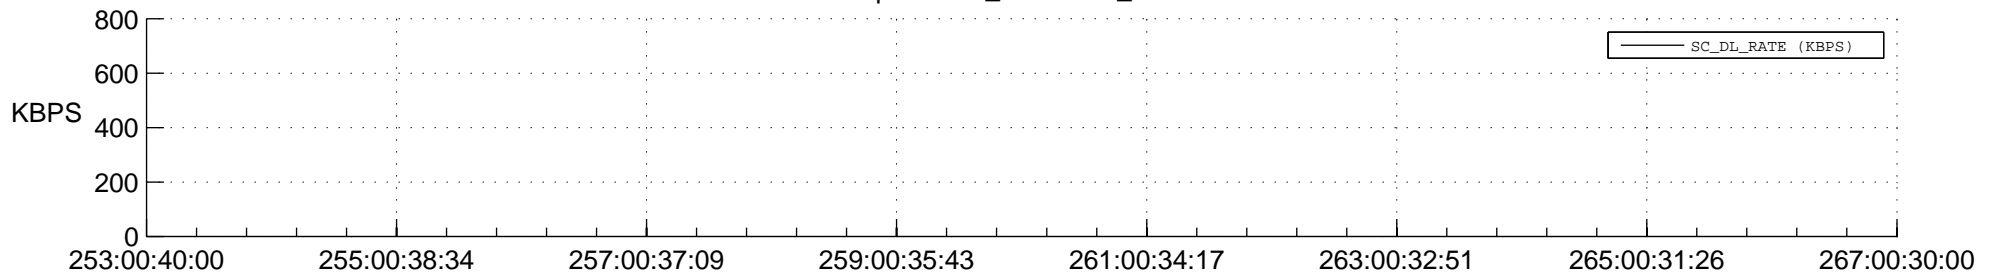

STEREO AHEAD SSR PCT Full Prediction

SWAVES_Percent_Full_Prediction

IMPACT_Percent_Full_Prediction

PLASTIC_Percent_Full_Prediction

Spacecraft_DownLink_Rate

Ground Time (2014:253:00:40:00.000 -2014:267:00:30:00.000)