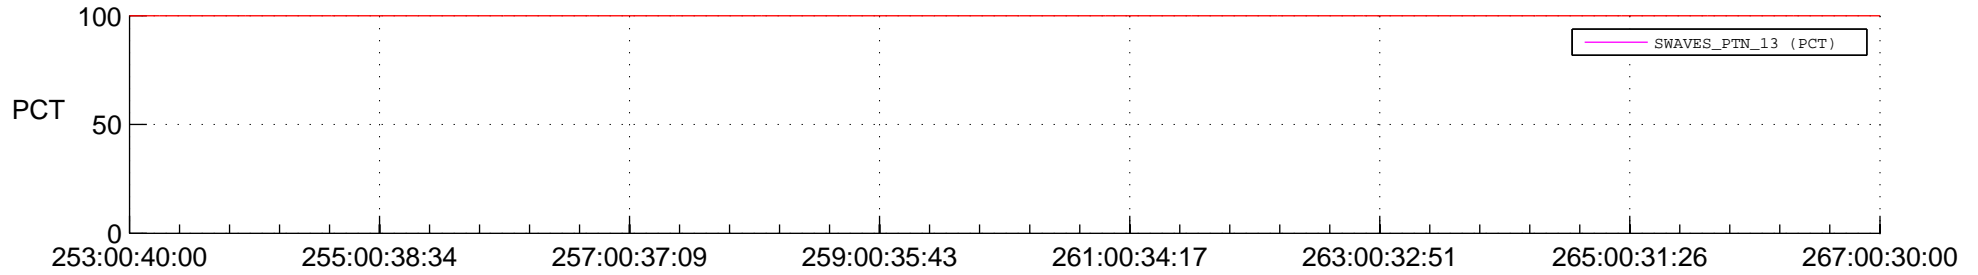

STEREO AHEAD SSR PCT Full Prediction

SWAVES_Percent_Full_Prediction

IMPACT_Percent_Full_Prediction

PLASTIC_Percent_Full_Prediction

Spacecraft_DownLink_Rate

Ground Time (2014:253:00:40:00.000 -2014:267:00:30:00.000)