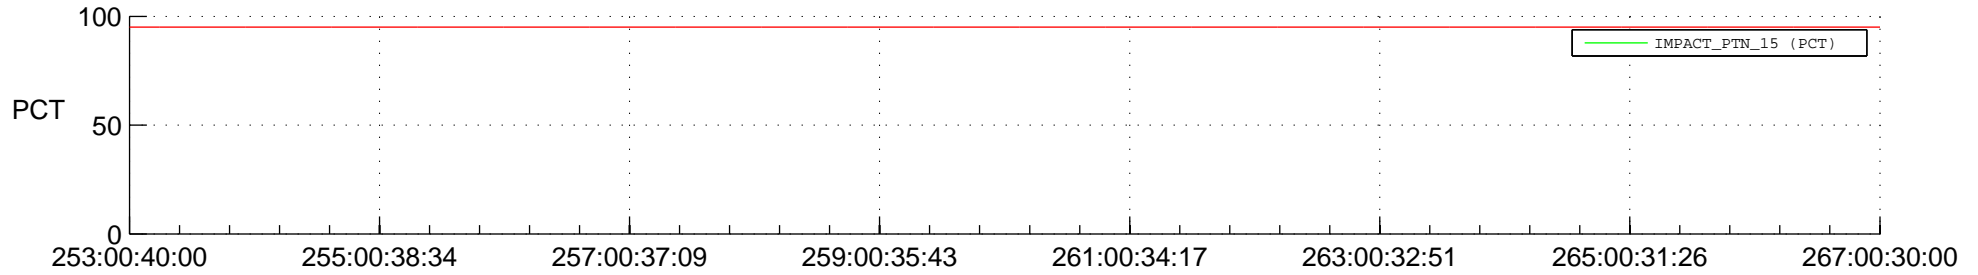

STEREO AHEAD SSR PCT Full Prediction

SWAVES_Percent_Full_Prediction

IMPACT_Percent_Full_Prediction

PLASTIC_Percent_Full_Prediction

Spacecraft_DownLink_Rate

Ground Time (2014:253:00:40:00.000 -2014:267:00:30:00.000)