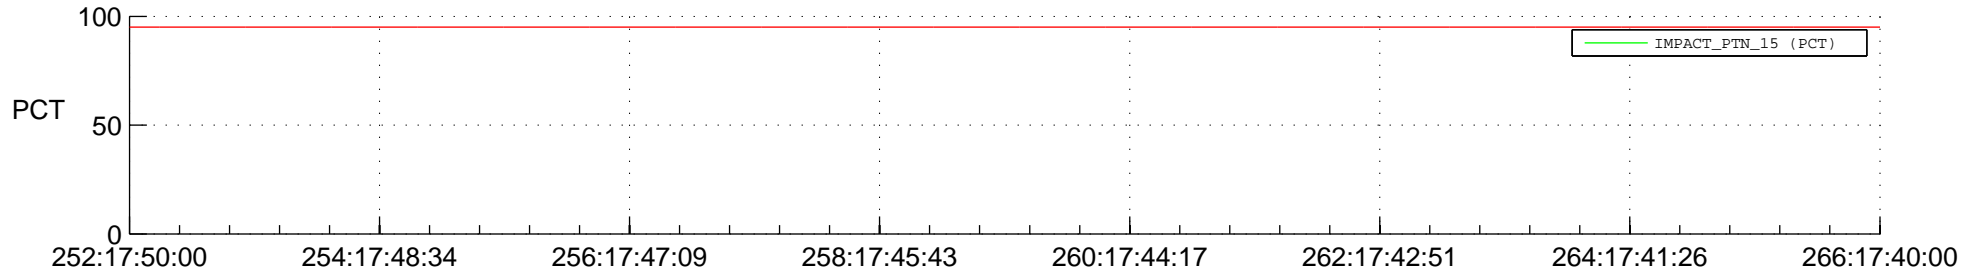

STEREO AHEAD SSR PCT Full Prediction

SWAVES_Percent_Full_Prediction

IMPACT_Percent_Full_Prediction

PLASTIC_Percent_Full_Prediction

Spacecraft_DownLink_Rate

Ground Time (2014:252:17:50:00.000 -2014:266:17:40:00.000)