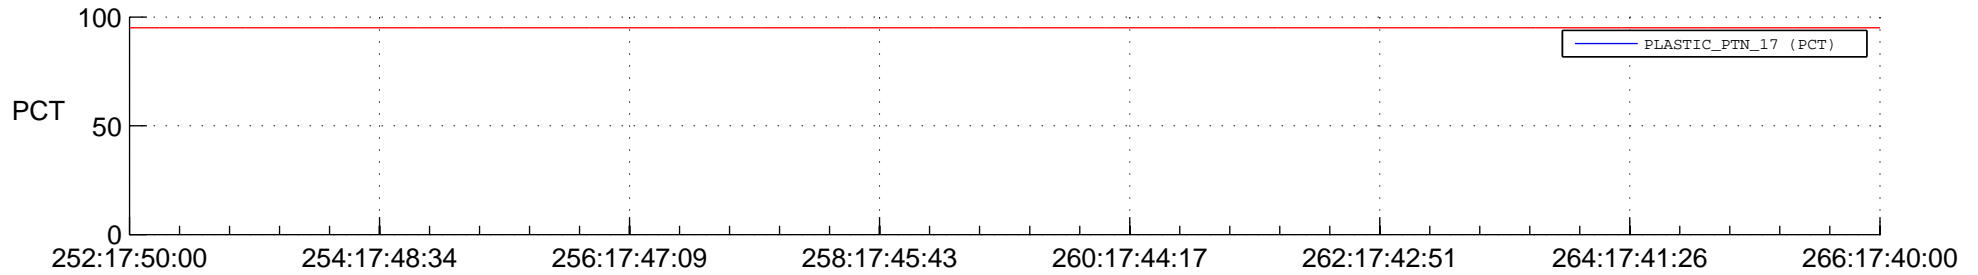

STEREO AHEAD SSR PCT Full Prediction

SWAVES_Percent_Full_Prediction

IMPACT_Percent_Full_Prediction

PLASTIC_Percent_Full_Prediction

Spacecraft_DownLink_Rate

Ground Time (2014:252:17:50:00.000 -2014:266:17:40:00.000)