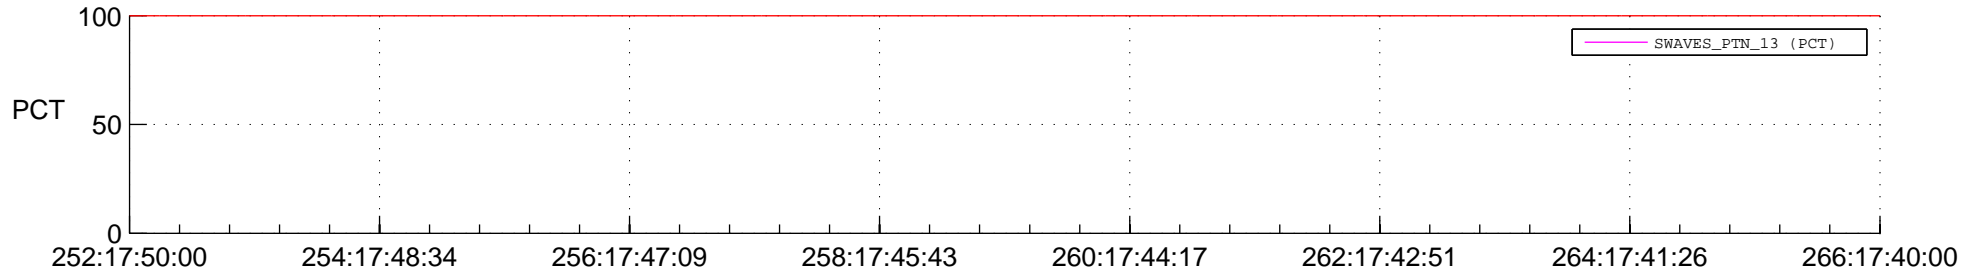

STEREO AHEAD SSR PCT Full Prediction

SWAVES_Percent_Full_Prediction

IMPACT_Percent_Full_Prediction

PLASTIC_Percent_Full_Prediction

Spacecraft_DownLink_Rate

Ground Time (2014:252:17:50:00.000 -2014:266:17:40:00.000)