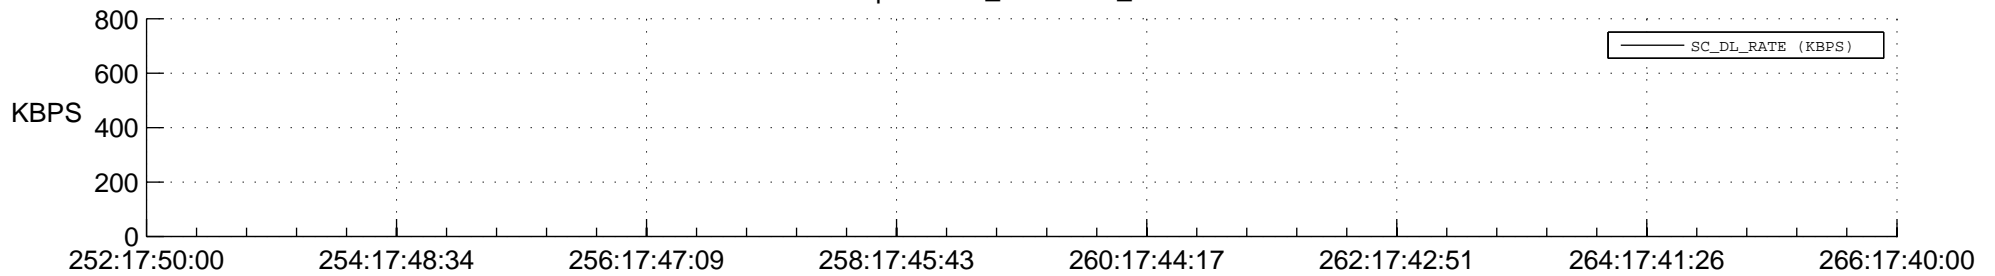

STEREO AHEAD SSR PCT Full Prediction

SWAVES_Percent_Full_Prediction

IMPACT_Percent_Full_Prediction

PLASTIC_Percent_Full_Prediction

Spacecraft_DownLink_Rate

Ground Time (2014:252:17:50:00.000 -2014:266:17:40:00.000)