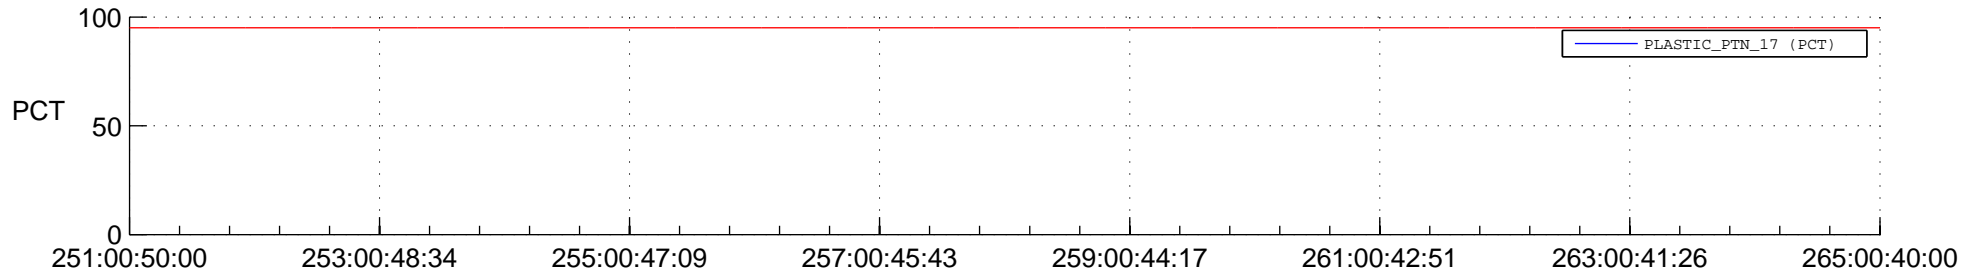

STEREO AHEAD SSR PCT Full Prediction

SWAVES_Percent_Full_Prediction

IMPACT_Percent_Full_Prediction

PLASTIC_Percent_Full_Prediction

Spacecraft_DownLink_Rate

Ground Time (2014:251:00:50:00.000 -2014:265:00:40:00.000)