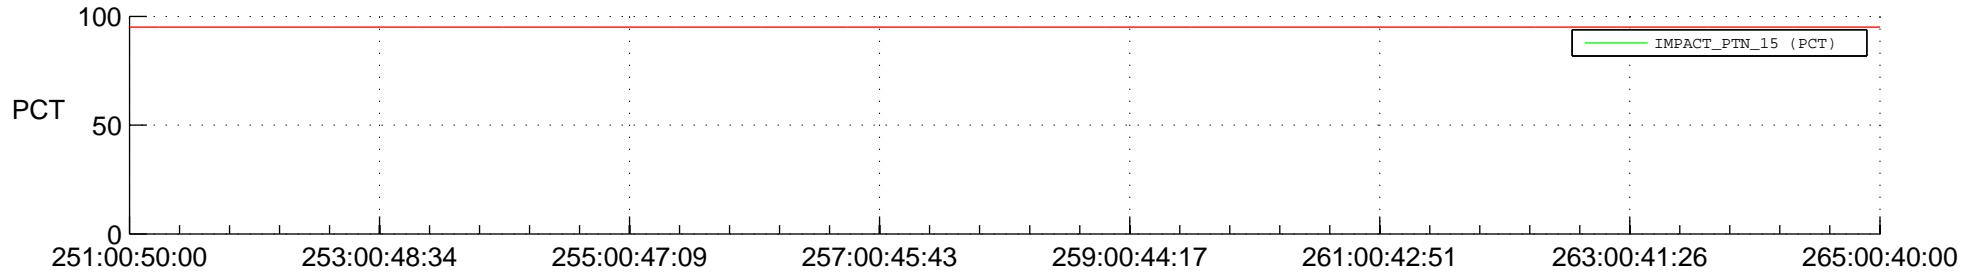

STEREO AHEAD SSR PCT Full Prediction

SWAVES_Percent_Full_Prediction

IMPACT_Percent_Full_Prediction

PLASTIC_Percent_Full_Prediction

Spacecraft_DownLink_Rate

Ground Time (2014:251:00:50:00.000 -2014:265:00:40:00.000)