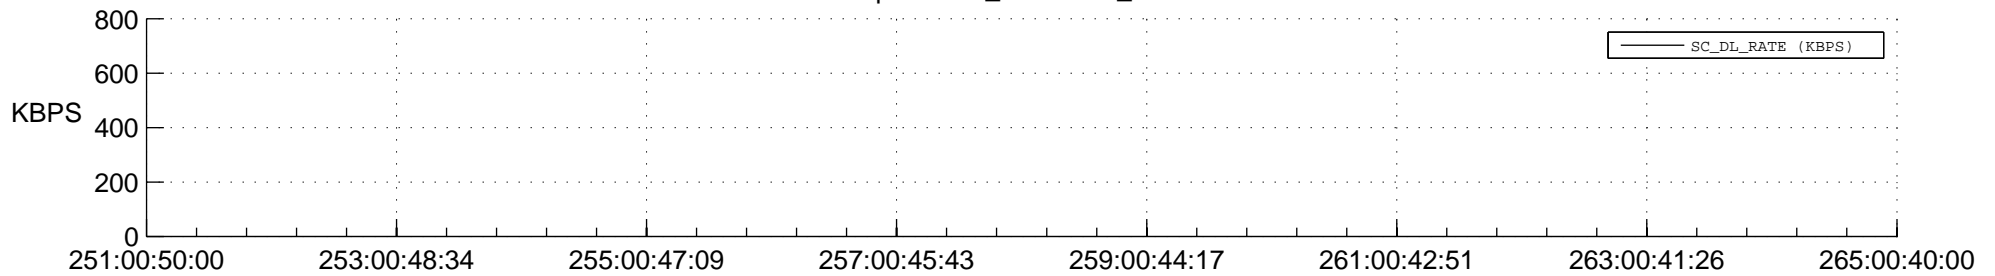

STEREO AHEAD SSR PCT Full Prediction

SWAVES_Percent_Full_Prediction

IMPACT_Percent_Full_Prediction

PLASTIC_Percent_Full_Prediction

Spacecraft_DownLink_Rate

Ground Time (2014:251:00:50:00.000 -2014:265:00:40:00.000)