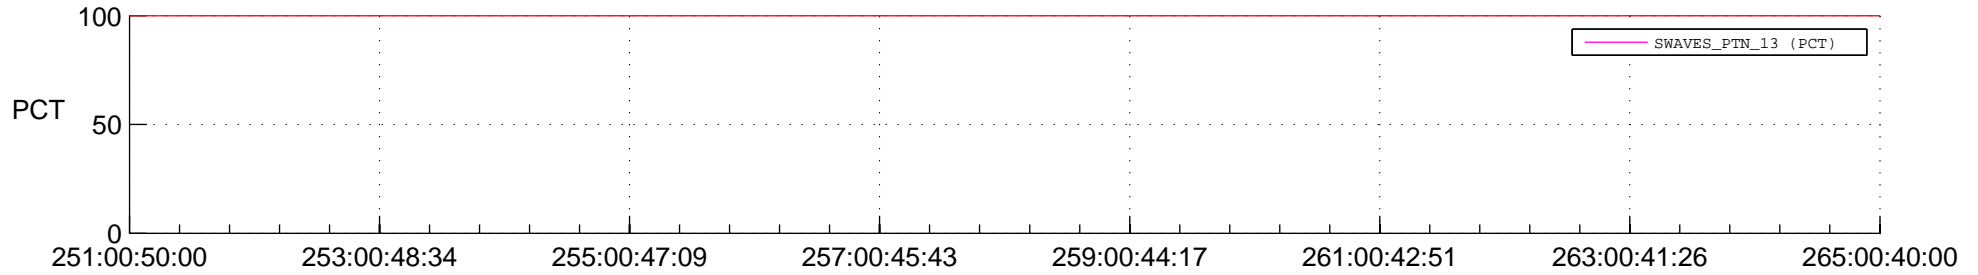

STEREO AHEAD SSR PCT Full Prediction

SWAVES_Percent_Full_Prediction

IMPACT_Percent_Full_Prediction

PLASTIC_Percent_Full_Prediction

Spacecraft_DownLink_Rate

Ground Time (2014:251:00:50:00.000 -2014:265:00:40:00.000)