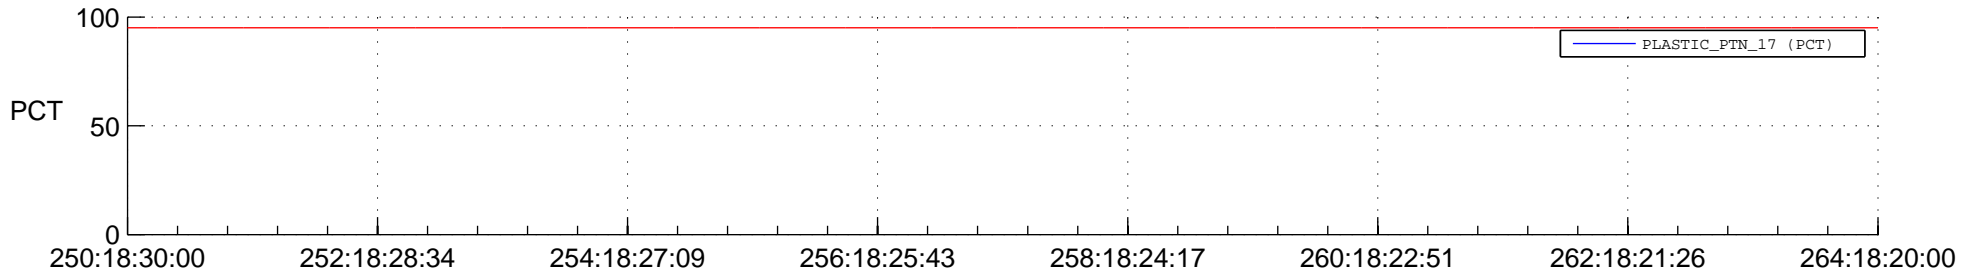

STEREO AHEAD SSR PCT Full Prediction

SWAVES_Percent_Full_Prediction

IMPACT_Percent_Full_Prediction

PLASTIC_Percent_Full_Prediction

Spacecraft_DownLink_Rate

Ground Time (2014:250:18:30:00.000 -2014:264:18:20:00.000)