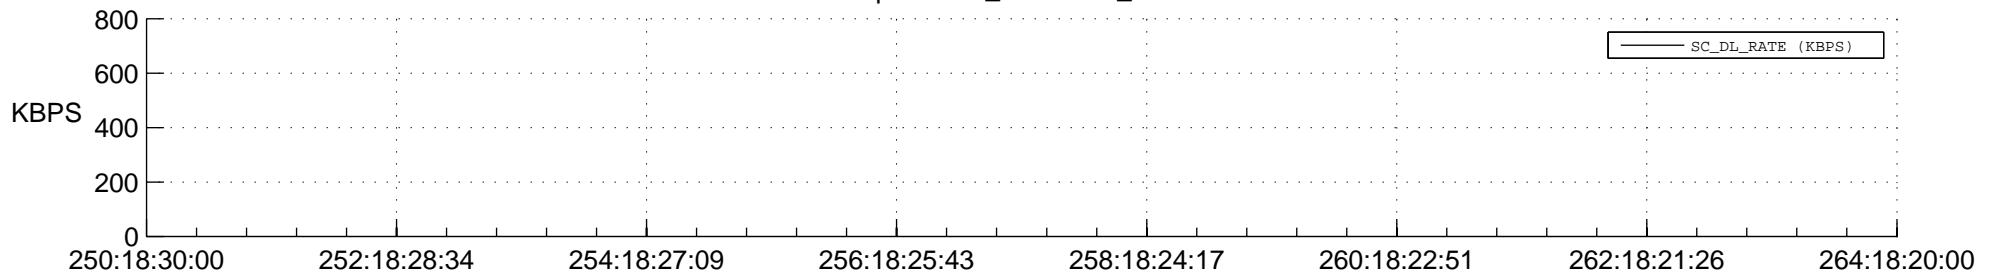

STEREO AHEAD SSR PCT Full Prediction

SWAVES_Percent_Full_Prediction

IMPACT_Percent_Full_Prediction

PLASTIC_Percent_Full_Prediction

Spacecraft_DownLink_Rate

Ground Time (2014:250:18:30:00.000 -2014:264:18:20:00.000)