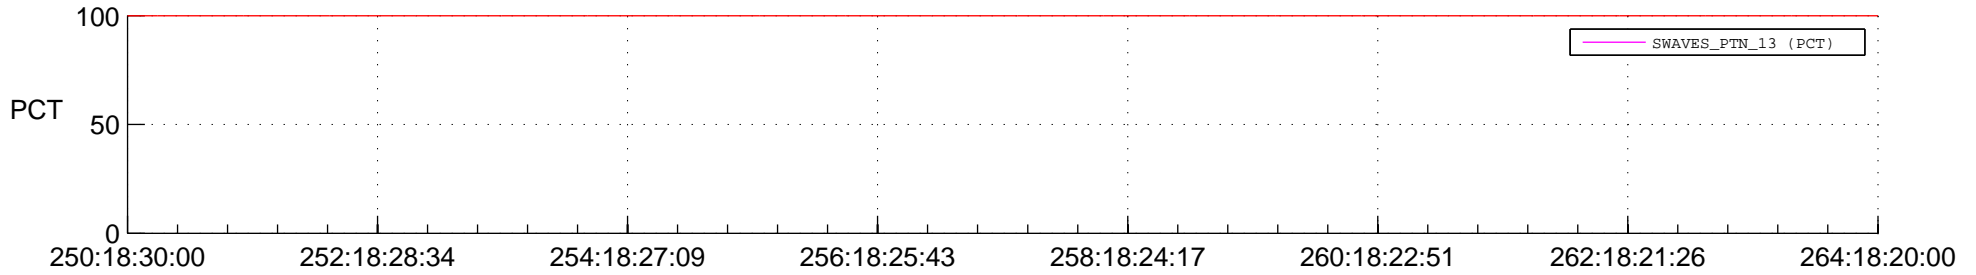

STEREO AHEAD SSR PCT Full Prediction

SWAVES_Percent_Full_Prediction

IMPACT_Percent_Full_Prediction

PLASTIC_Percent_Full_Prediction

Spacecraft_DownLink_Rate

Ground Time (2014:250:18:30:00.000 -2014:264:18:20:00.000)