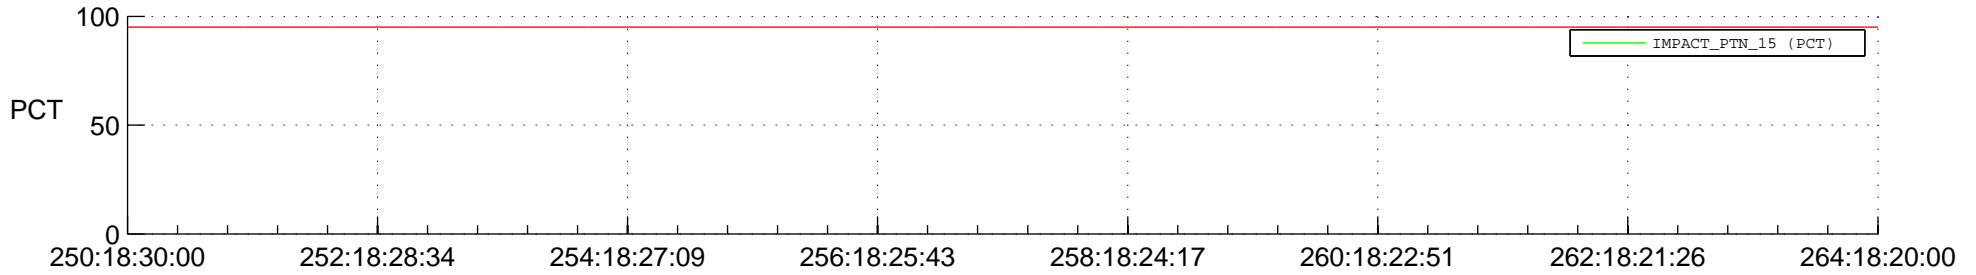

STEREO AHEAD SSR PCT Full Prediction

SWAVES_Percent_Full_Prediction

IMPACT_Percent_Full_Prediction

PLASTIC_Percent_Full_Prediction

Spacecraft_DownLink_Rate

Ground Time (2014:250:18:30:00.000 -2014:264:18:20:00.000)