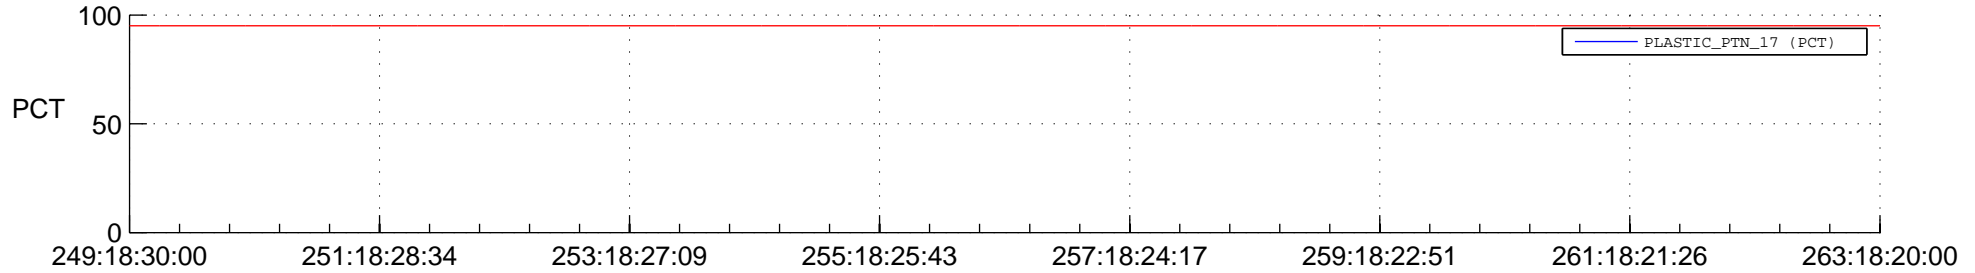

STEREO AHEAD SSR PCT Full Prediction

SWAVES_Percent_Full_Prediction

IMPACT_Percent_Full_Prediction

PLASTIC_Percent_Full_Prediction

Spacecraft_DownLink_Rate

Ground Time (2014:249:18:30:00.000 -2014:263:18:20:00.000)