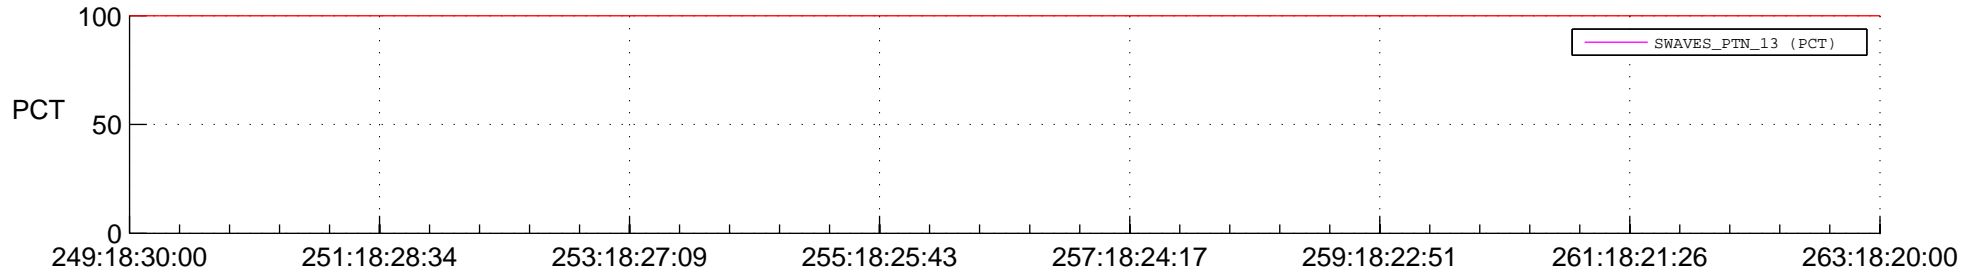

STEREO AHEAD SSR PCT Full Prediction

SWAVES_Percent_Full_Prediction

IMPACT_Percent_Full_Prediction

PLASTIC_Percent_Full_Prediction

Spacecraft_DownLink_Rate

Ground Time (2014:249:18:30:00.000 -2014:263:18:20:00.000)