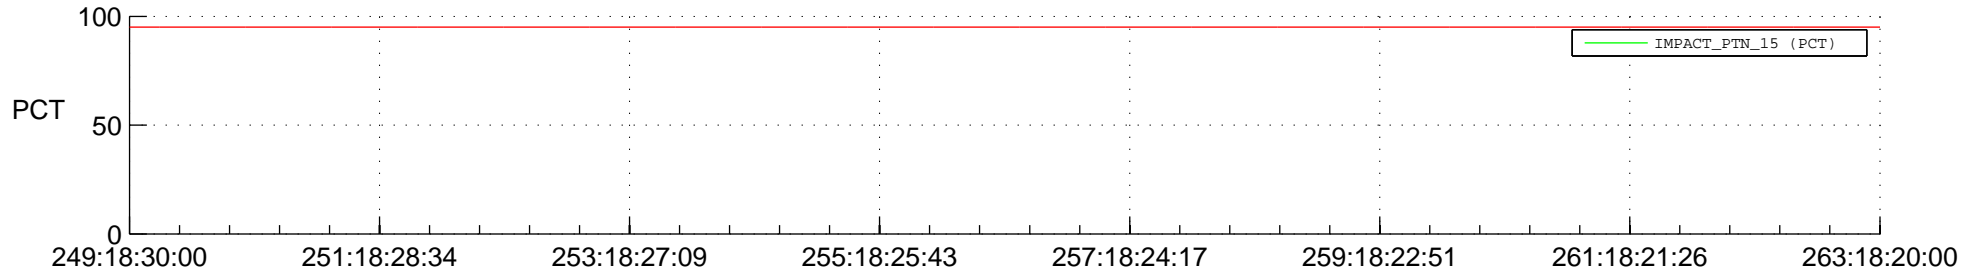

STEREO AHEAD SSR PCT Full Prediction

SWAVES_Percent_Full_Prediction

IMPACT_Percent_Full_Prediction

PLASTIC_Percent_Full_Prediction

Spacecraft_DownLink_Rate

Ground Time (2014:249:18:30:00.000 -2014:263:18:20:00.000)