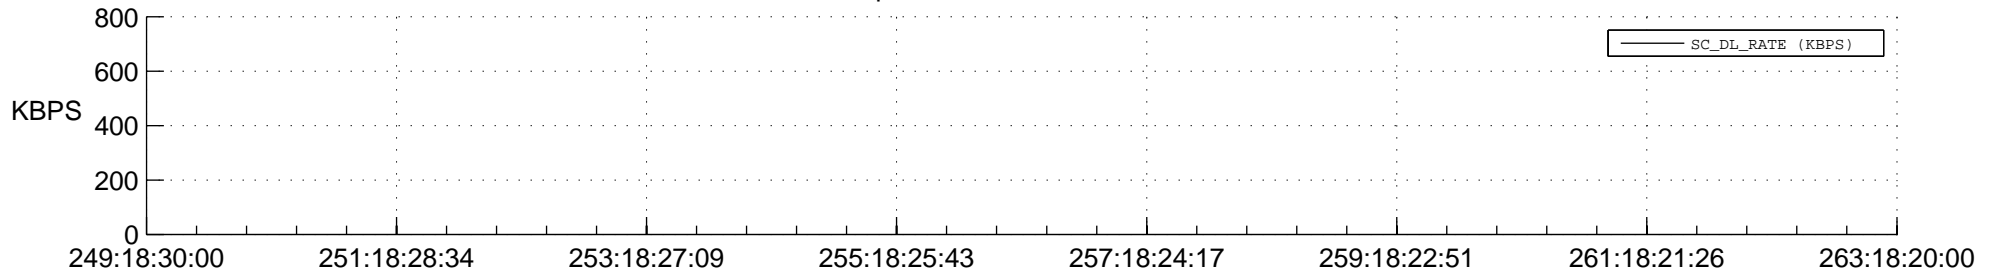

STEREO AHEAD SSR PCT Full Prediction

SWAVES_Percent_Full_Prediction

IMPACT_Percent_Full_Prediction

PLASTIC_Percent_Full_Prediction

Spacecraft_DownLink_Rate

Ground Time (2014:249:18:30:00.000 -2014:263:18:20:00.000)