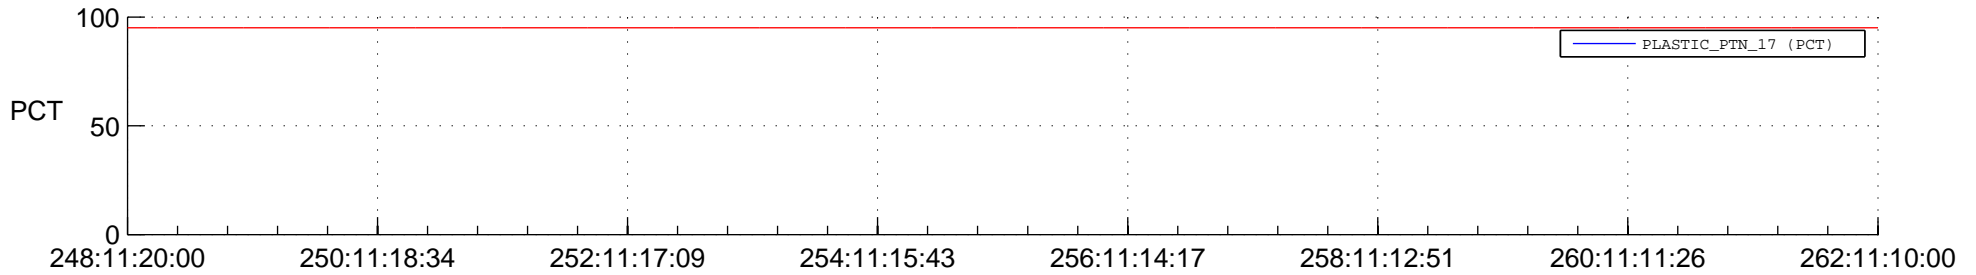

STEREO AHEAD SSR PCT Full Prediction

SWAVES_Percent_Full_Prediction

IMPACT_Percent_Full_Prediction

PLASTIC_Percent_Full_Prediction

Spacecraft_DownLink_Rate

Ground Time (2014:248:11:20:00.000 -2014:262:11:10:00.000)