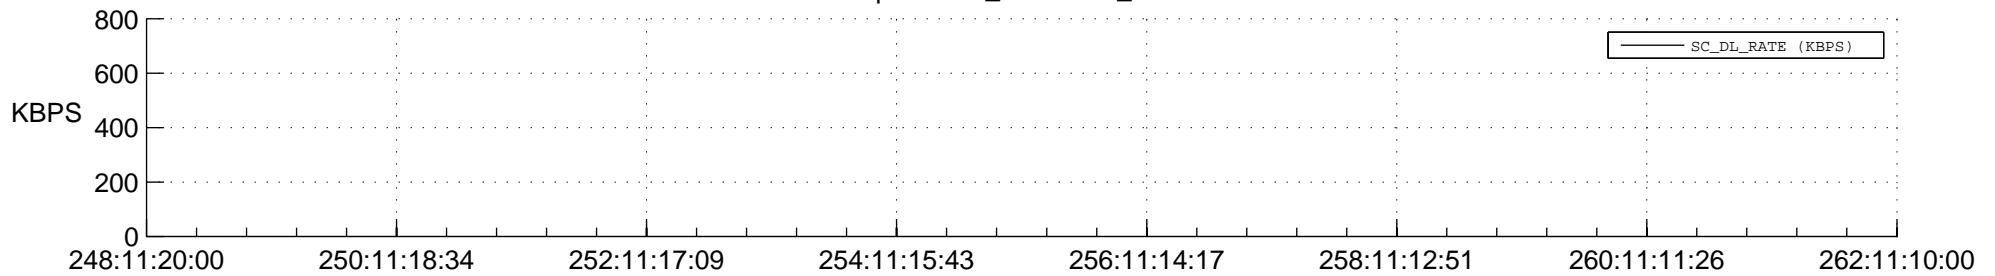

STEREO AHEAD SSR PCT Full Prediction

SWAVES_Percent_Full_Prediction

IMPACT_Percent_Full_Prediction

PLASTIC_Percent_Full_Prediction

Spacecraft_DownLink_Rate

Ground Time (2014:248:11:20:00.000 -2014:262:11:10:00.000)