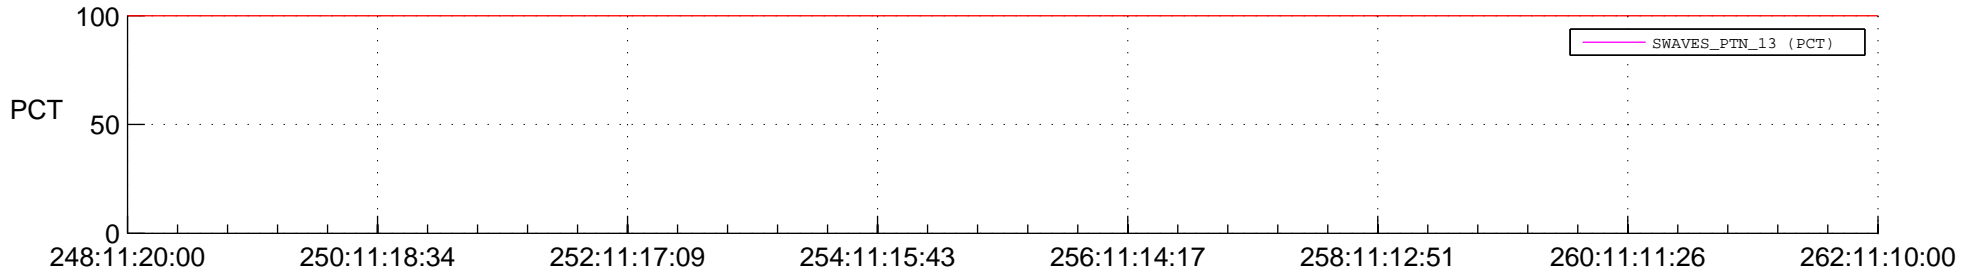

STEREO AHEAD SSR PCT Full Prediction

SWAVES_Percent_Full_Prediction

IMPACT_Percent_Full_Prediction

PLASTIC_Percent_Full_Prediction

Spacecraft_DownLink_Rate

Ground Time (2014:248:11:20:00.000 -2014:262:11:10:00.000)