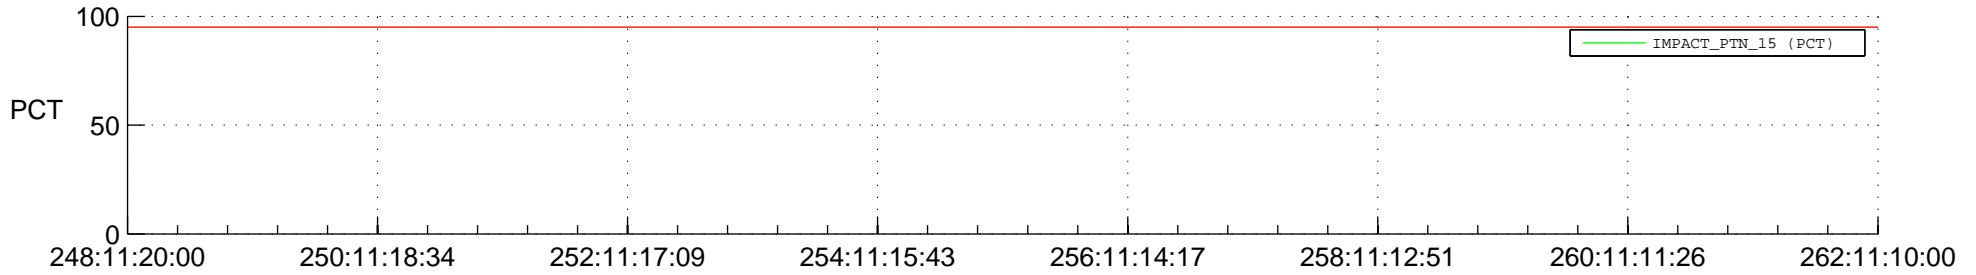

STEREO AHEAD SSR PCT Full Prediction

SWAVES_Percent_Full_Prediction

IMPACT_Percent_Full_Prediction

PLASTIC_Percent_Full_Prediction

Spacecraft_DownLink_Rate

Ground Time (2014:248:11:20:00.000 -2014:262:11:10:00.000)