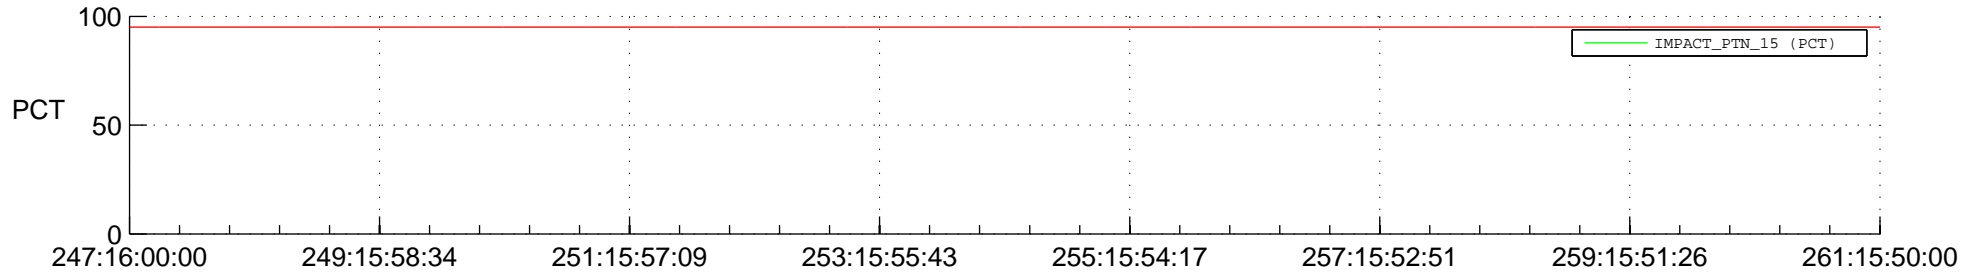

IMPACT_Percent_Full_Prediction