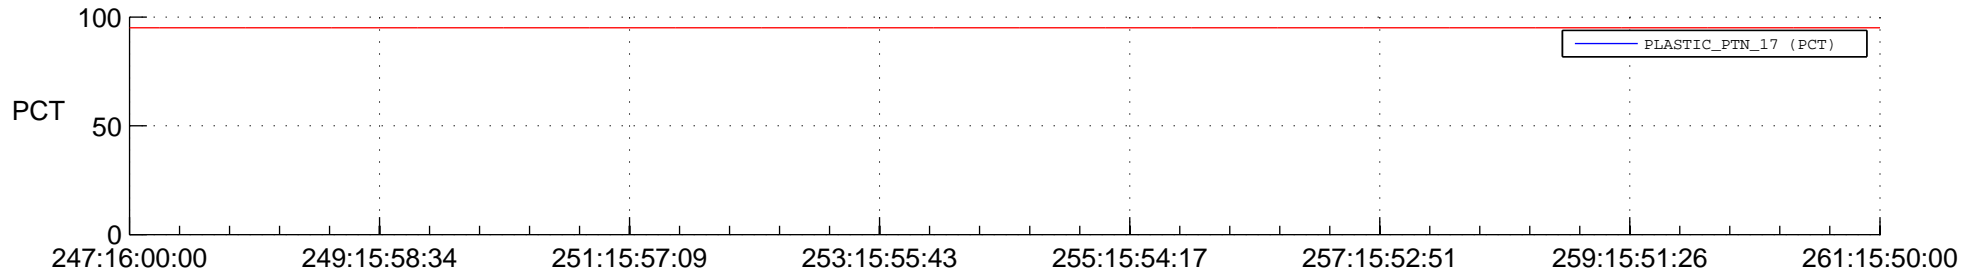

## Spacecraft\_DownLink\_Rate

Ground Time (2014:247:16:00:00.000 -2014:261:15:50:00.000)