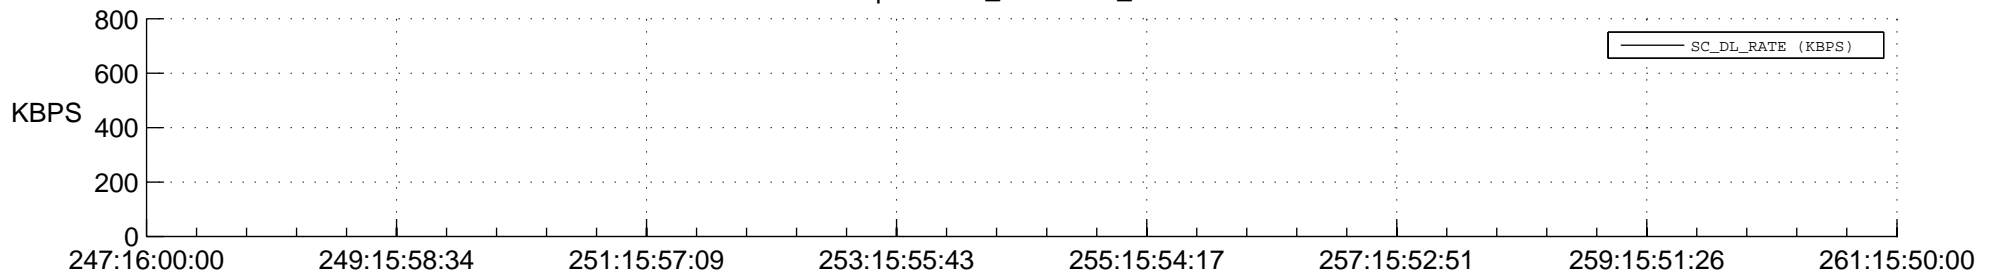

## Spacecraft\_DownLink\_Rate

Ground Time (2014:247:16:00:00.000 -2014:261:15:50:00.000)