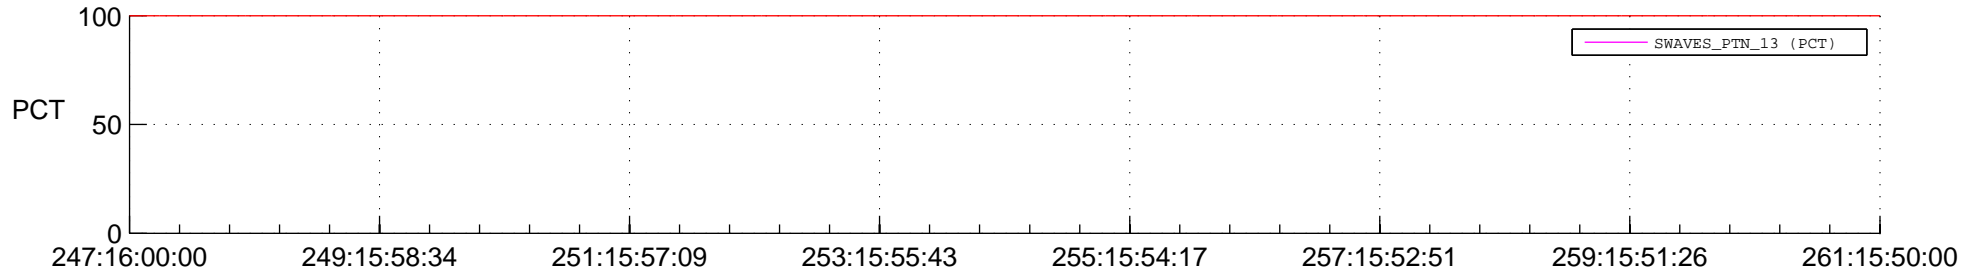

STEREO AHEAD SSR PCT Full Prediction

SWAVES_Percent_Full_Prediction