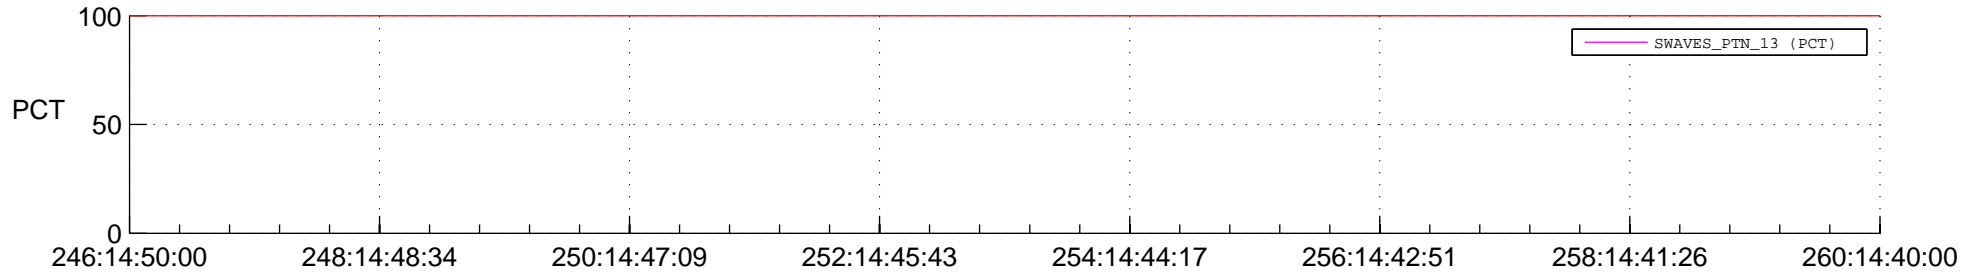

STEREO AHEAD SSR PCT Full Prediction

SWAVES_Percent_Full_Prediction

IMPACT_Percent_Full_Prediction

PLASTIC_Percent_Full_Prediction

Spacecraft_DownLink_Rate

Ground Time (2014:246:14:50:00.000 -2014:260:14:40:00.000)