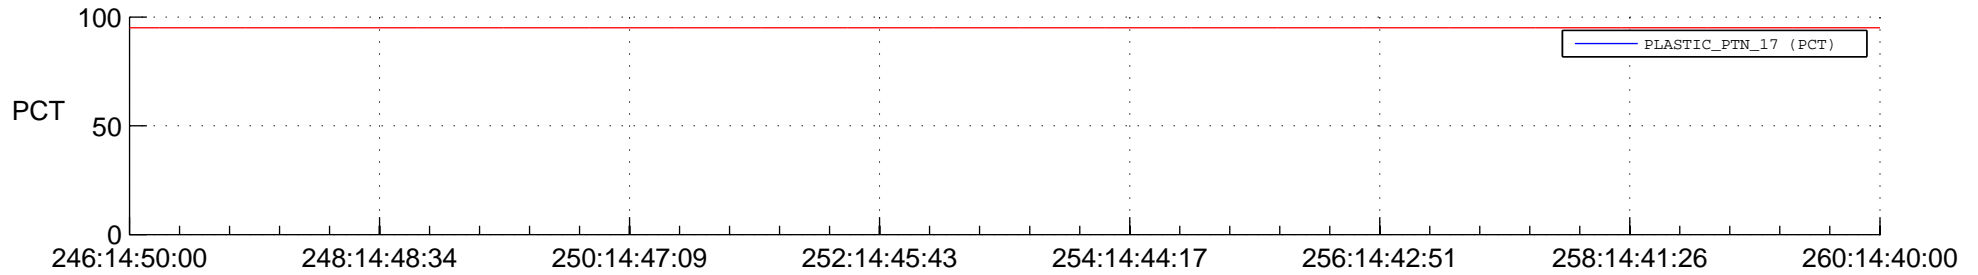

STEREO AHEAD SSR PCT Full Prediction

SWAVES_Percent_Full_Prediction

IMPACT_Percent_Full_Prediction

PLASTIC_Percent_Full_Prediction

Spacecraft_DownLink_Rate

Ground Time (2014:246:14:50:00.000 -2014:260:14:40:00.000)