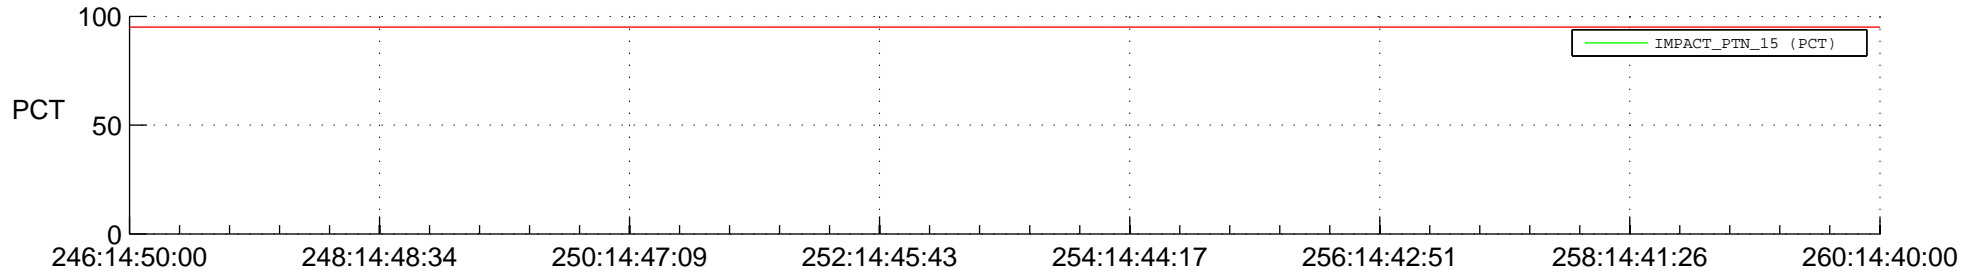

STEREO AHEAD SSR PCT Full Prediction

SWAVES_Percent_Full_Prediction

IMPACT_Percent_Full_Prediction

PLASTIC_Percent_Full_Prediction

Spacecraft_DownLink_Rate

Ground Time (2014:246:14:50:00.000 -2014:260:14:40:00.000)