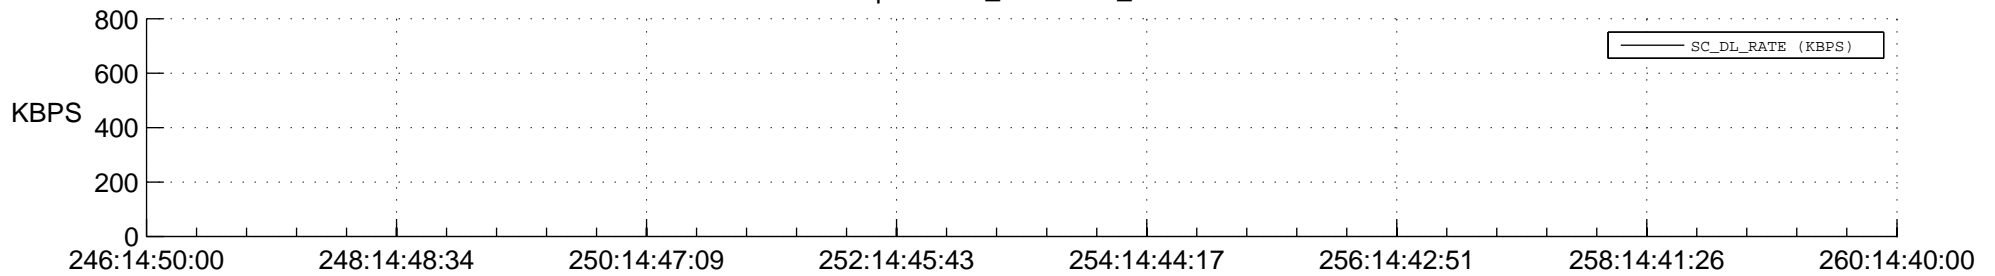

STEREO AHEAD SSR PCT Full Prediction

SWAVES_Percent_Full_Prediction

IMPACT_Percent_Full_Prediction

PLASTIC_Percent_Full_Prediction

Spacecraft_DownLink_Rate

Ground Time (2014:246:14:50:00.000 -2014:260:14:40:00.000)