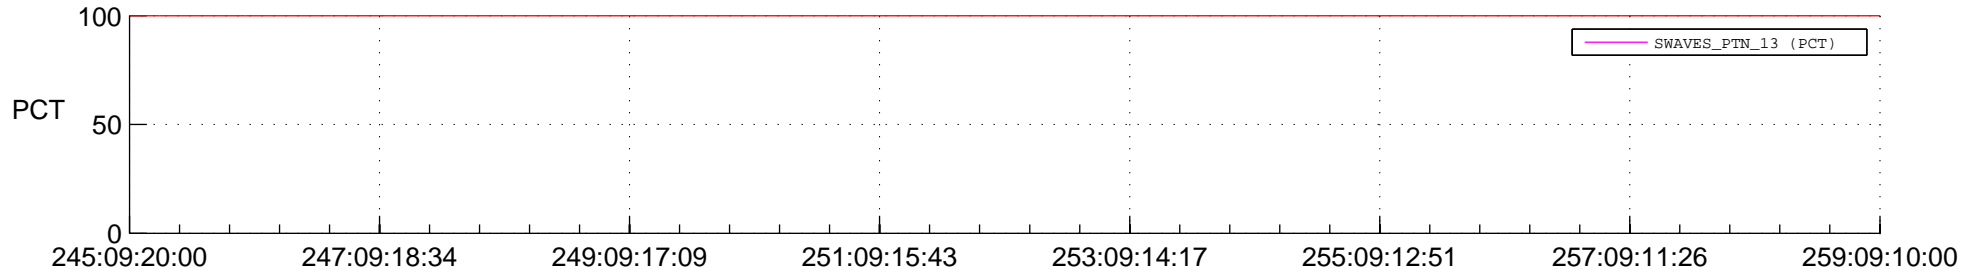

STEREO AHEAD SSR PCT Full Prediction

SWAVES_Percent_Full_Prediction