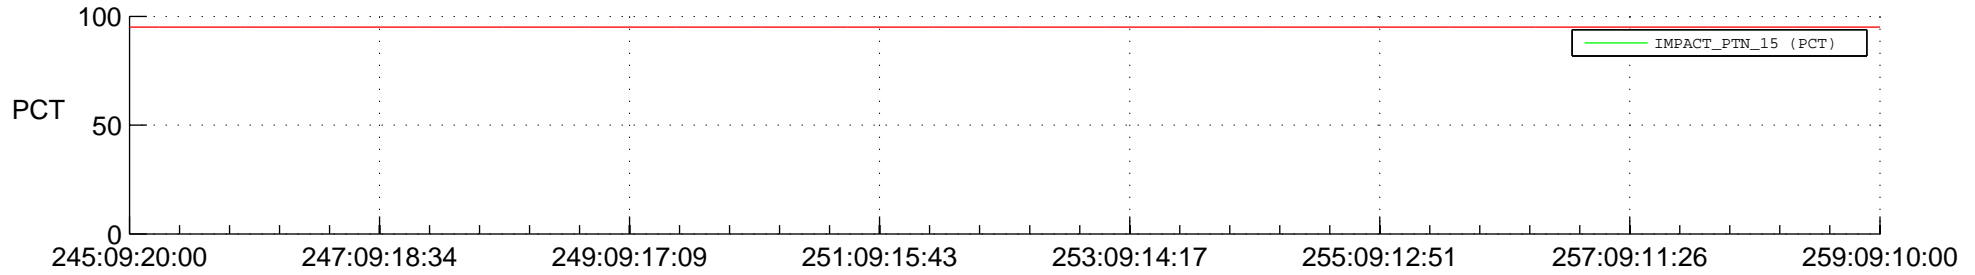

IMPACT_Percent_Full_Prediction