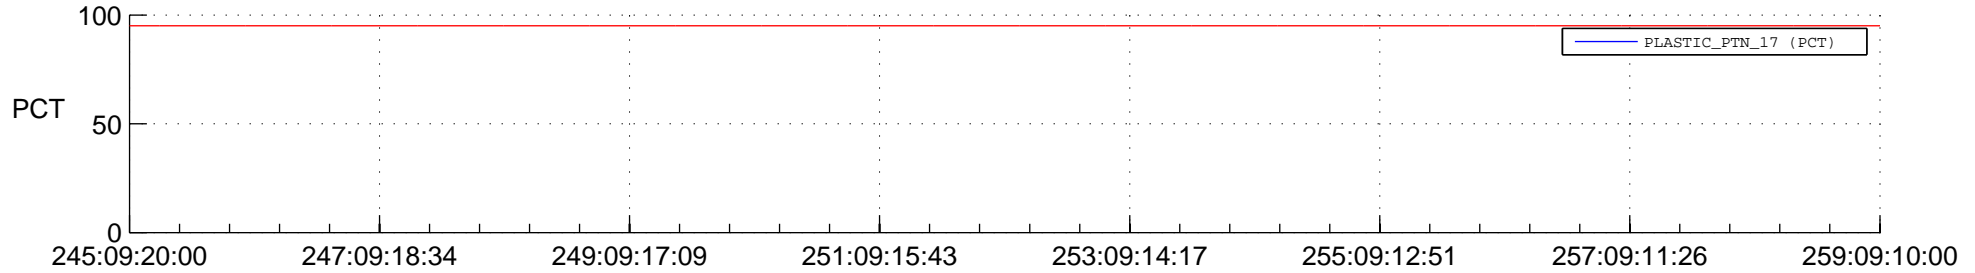

## Spacecraft\_DownLink\_Rate

Ground Time (2014:245:09:20:00.000 -2014:259:09:10:00.000)