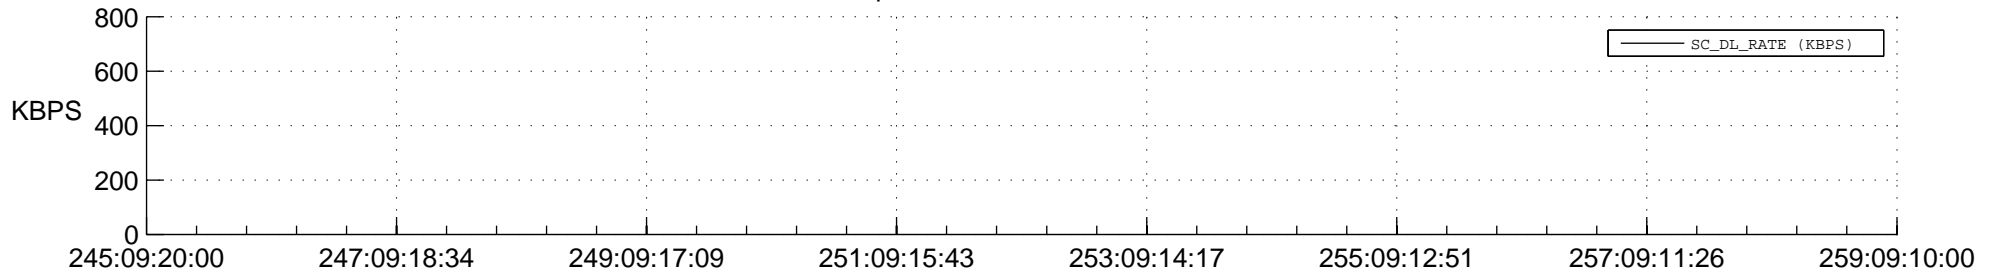

## Spacecraft\_DownLink\_Rate

Ground Time (2014:245:09:20:00.000 -2014:259:09:10:00.000)