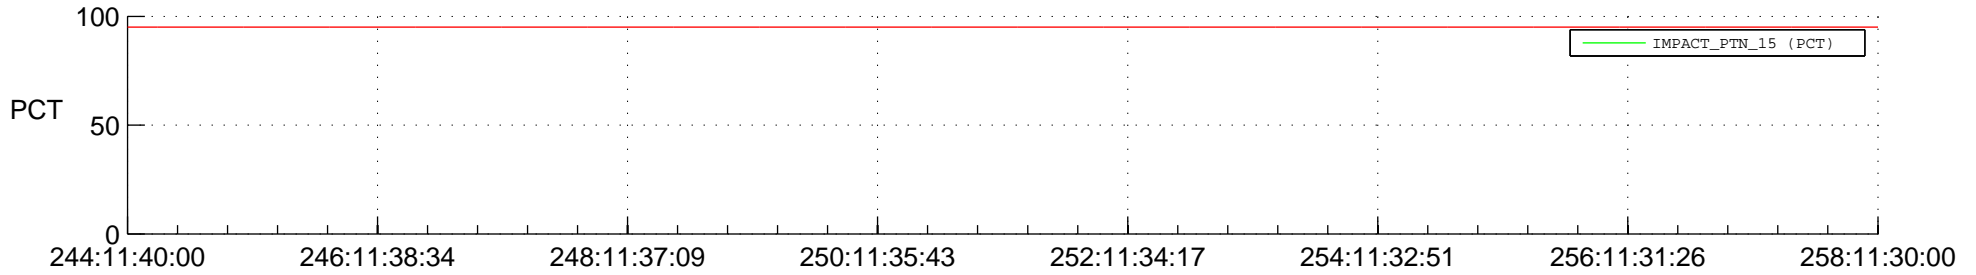

STEREO AHEAD SSR PCT Full Prediction

SWAVES_Percent_Full_Prediction

IMPACT_Percent_Full_Prediction

PLASTIC_Percent_Full_Prediction

Spacecraft_DownLink_Rate

Ground Time (2014:244:11:40:00.000 -2014:258:11:30:00.000)