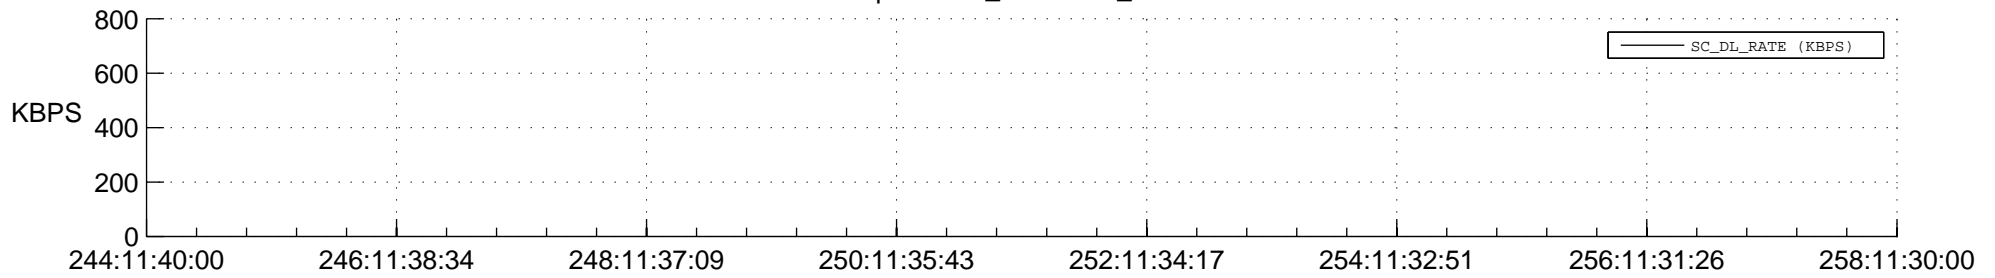

STEREO AHEAD SSR PCT Full Prediction

SWAVES_Percent_Full_Prediction

IMPACT_Percent_Full_Prediction

PLASTIC_Percent_Full_Prediction

Spacecraft_DownLink_Rate

Ground Time (2014:244:11:40:00.000 -2014:258:11:30:00.000)