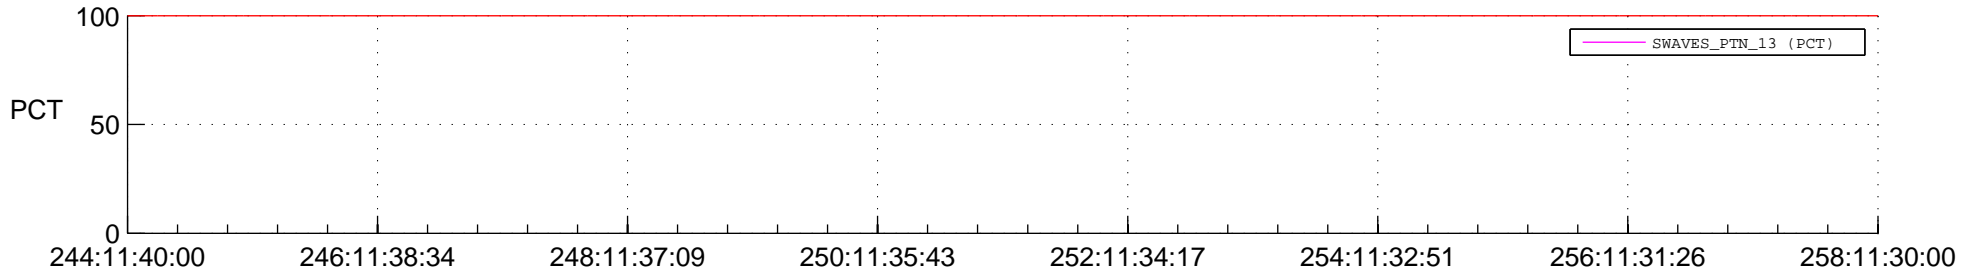

STEREO AHEAD SSR PCT Full Prediction

SWAVES_Percent_Full_Prediction

IMPACT_Percent_Full_Prediction

PLASTIC_Percent_Full_Prediction

Spacecraft_DownLink_Rate

Ground Time (2014:244:11:40:00.000 -2014:258:11:30:00.000)