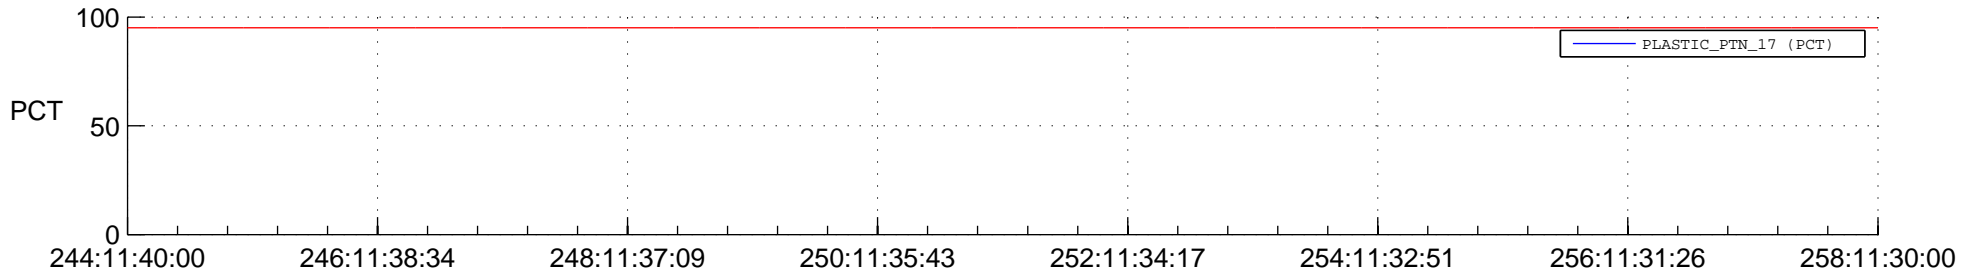

STEREO AHEAD SSR PCT Full Prediction

SWAVES_Percent_Full_Prediction

IMPACT_Percent_Full_Prediction

PLASTIC_Percent_Full_Prediction

Spacecraft_DownLink_Rate

Ground Time (2014:244:11:40:00.000 -2014:258:11:30:00.000)