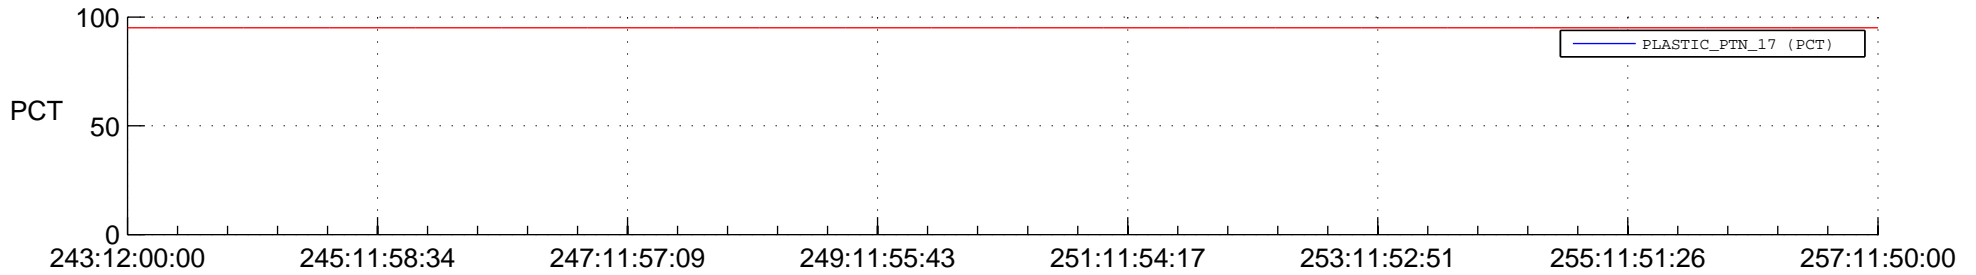

STEREO AHEAD SSR PCT Full Prediction

SWAVES_Percent_Full_Prediction

IMPACT_Percent_Full_Prediction

PLASTIC_Percent_Full_Prediction

Spacecraft_DownLink_Rate