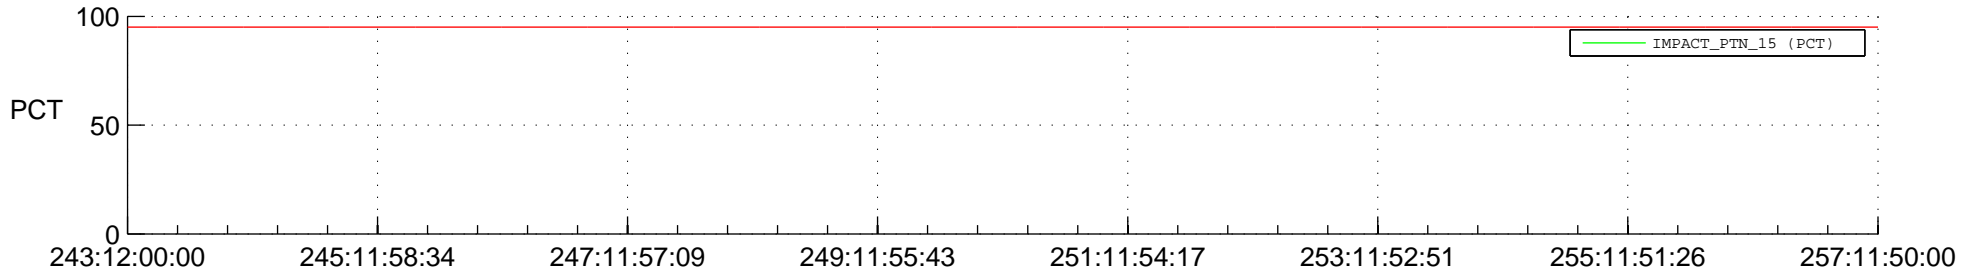

STEREO AHEAD SSR PCT Full Prediction

SWAVES_Percent_Full_Prediction

IMPACT_Percent_Full_Prediction

PLASTIC_Percent_Full_Prediction

Spacecraft_DownLink_Rate