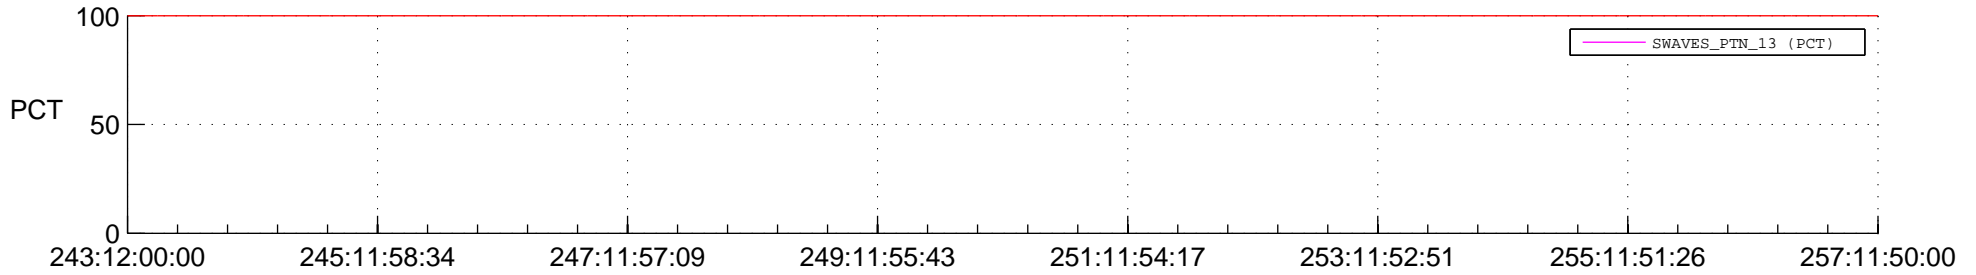

STEREO AHEAD SSR PCT Full Prediction

SWAVES_Percent_Full_Prediction

IMPACT_Percent_Full_Prediction

PLASTIC_Percent_Full_Prediction

Spacecraft_DownLink_Rate