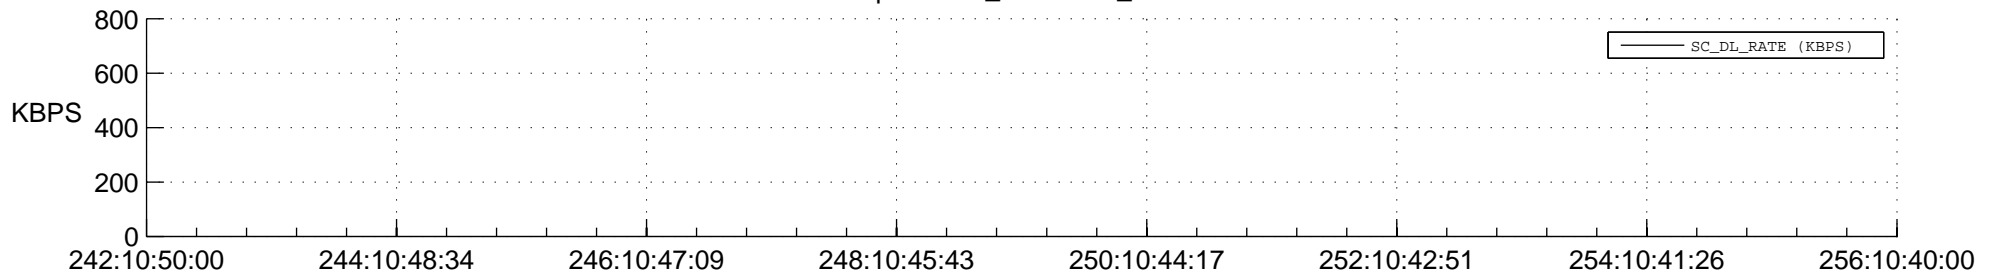

## Spacecraft\_DownLink\_Rate

Ground Time (2014:242:10:50:00.000 -2014:256:10:40:00.000)