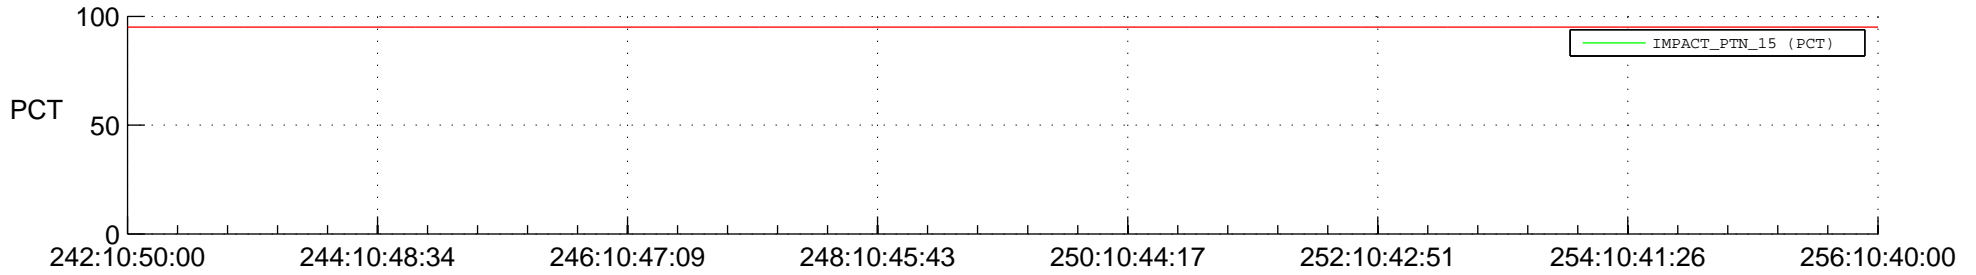

IMPACT_Percent_Full_Prediction