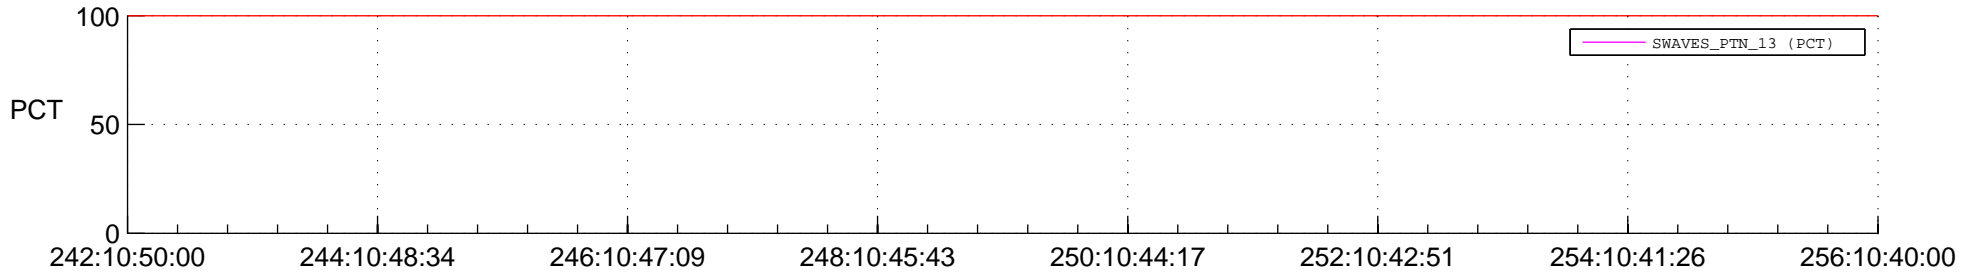

STEREO AHEAD SSR PCT Full Prediction

SWAVES_Percent_Full_Prediction