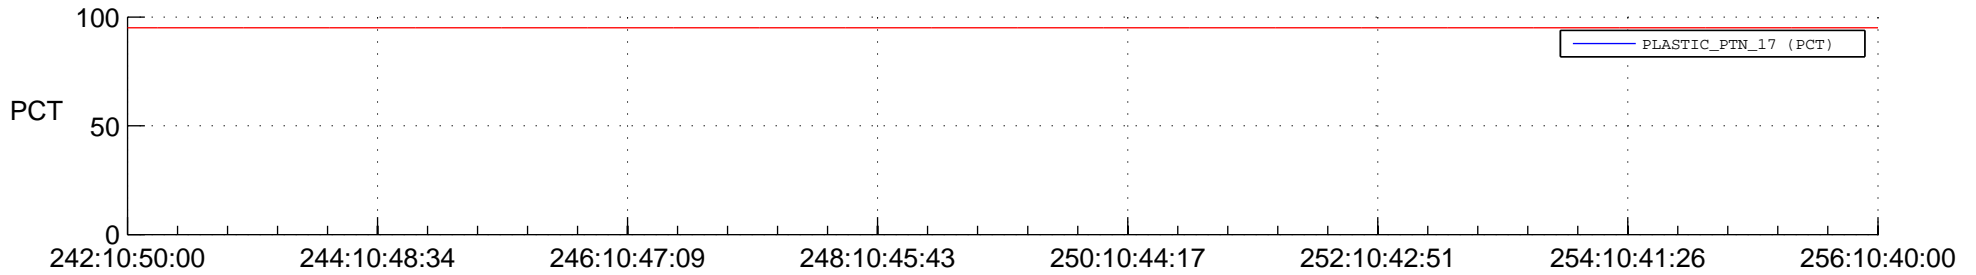

## Spacecraft\_DownLink\_Rate

Ground Time (2014:242:10:50:00.000 -2014:256:10:40:00.000)